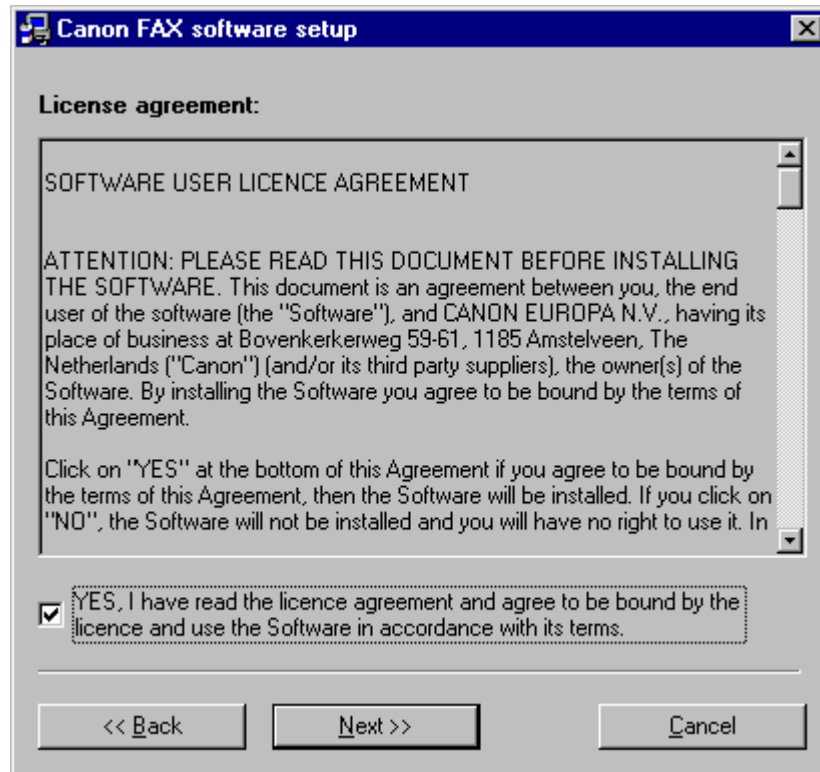

3 . Follow the on-screen instructions to complete the installation process.

Click “Yes”.

During installation, follow these guidelines:

- Click Next to move from one dialog box to the next.
- Make sure you click Next or OK on the current dialog box,
- Be sure to wait for Windows to complete each setup step. If you hear the computer working, wait until it is done.