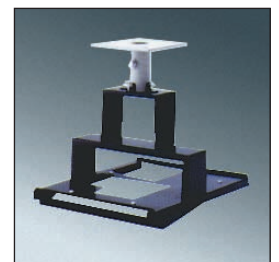

Ceiling attachment LV-CL05

Canon

Imaging across networks

Canon Inc.
30-2, Shimomaruko 3-Chome,
Ohta-Ku, Tokyo 146-8501, Japan

Europe, Africa and Middle East
Canon Europe Ltd
6 Roundwood Avenue
Stockley Park
Uxbridge
Middlesex UB11 1JA
United Kingdom
www.canon-europa.com

Canon (U.K.) Limited
Woodhatch, Reigate
Surrey RH2 8BF
Telephone No: 01737 220000
Facsimile No: 01737 220022
www.canon.co.uk

English Edition 0024W979 © Canon Europa N.V., 2001 (1101)

This paper is made of 50% TCF pulps and 50% recycled and de-inked fibres.