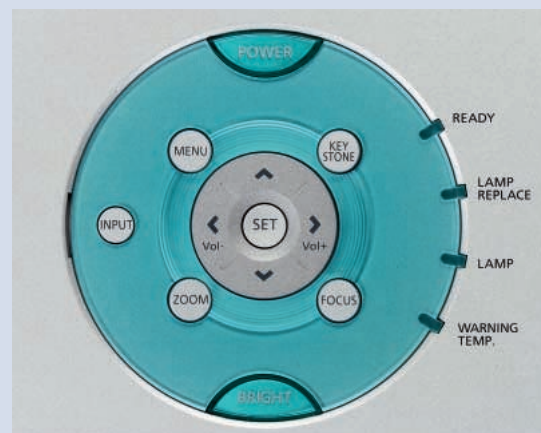

Effortless operation

The new control panel on top of the projector, with its clear and stylish design, enables easy setting and selection of features. The compact remote control unit adds to this overall ease. Everything you need is available at a touch – while the built-in laser pointer helps you guide your audience effortlessly through every step of your presentation. There's also a handy picture

Fully featured

LV-7340 is rich in advanced features for such a compact and affordable machine. Digital zoom lets you magnify an image by up to 49 times (area ratio), via the remote control unit, allowing you to focus on crucial information during a presentation. With a handy picture reverse scan function, which allows you to mount the projector either on the ceiling or at the back for convenient rear screen projection. An economical power management function reduces your power consumption while the projector is not in use. It automatically turns off the projection lamp when it detects a signal interruption or when any button is not pressed for over 5 minutes. Then the projector springs back into action the moment a button is pressed, so you're always ready for action.