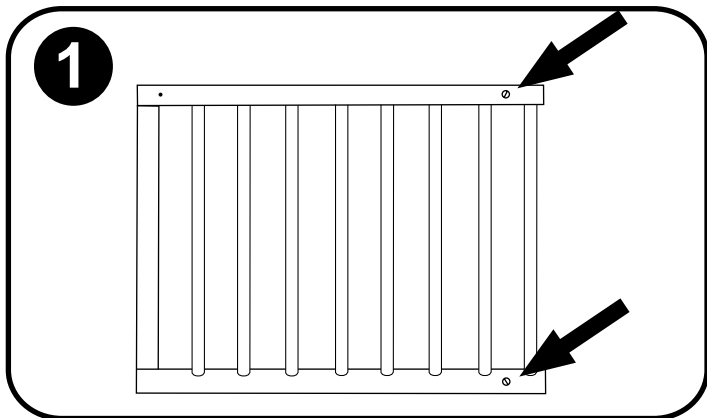

**MODEL XTG**  
EXTRA-TALL FREESTANDING GATE

# ASSEMBLY INSTRUCTIONS

1. Loosen screws on gate (2X).

2. Extend gate to desired width and re-tighten screws.  
HINT: Gate can be placed against door jam for extra stability (see above).

3. Slip feet onto bottom of gate.