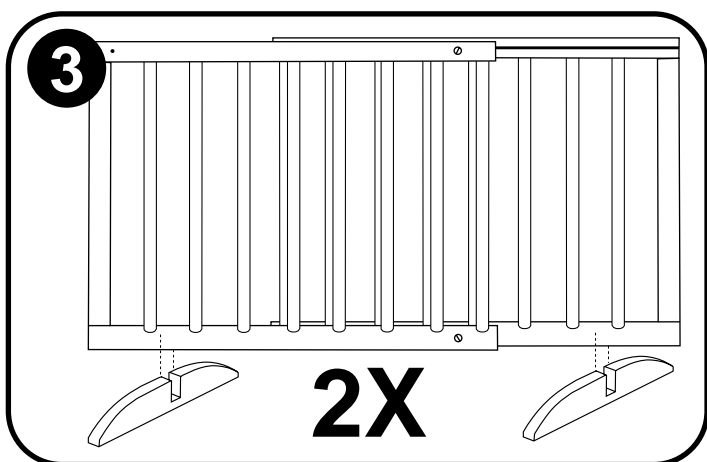

# ASSEMBLY INSTRUCTIONS

1. Loosen screws on gate (2X).

2. Extend gate to desired width and re-tighten screws.  
HINT: Gate can be placed against door jam for extra stability (see above).

3. Slip feet onto bottom of gate.