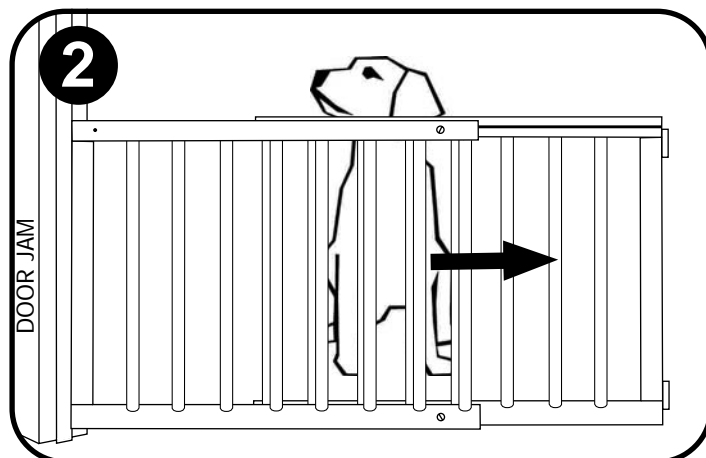

**MODEL XTG**  
EXTRA-TALL FREESTANDING GATE

# ASSEMBLY INSTRUCTIONS

1. Loosen screws on gate (2X).

2. Extend gate to desired width and re-tighten screws.  
HINT: Gate can be placed against door jam for extra stability (see above).

3. Slip feet onto bottom of gate.