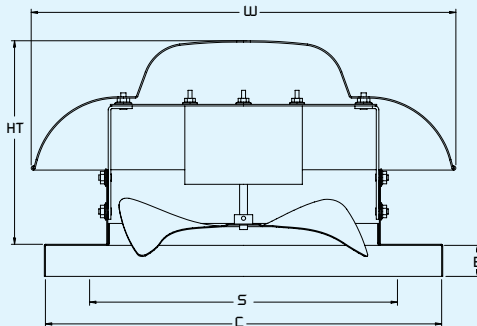

## ACCESSORIES / OPTIONS

- Gravity damper
- Motorized damper
- Wall mount sleeve
- Roof curb

MODEL	PERFORMANCE									
	RPM	MTR HP	0" S.P. CFM	0.125" S.P. CFM	0.25" S.P. CFM	0.375" S.P. CFM	0.50" S.P. CFM	0.625" S.P. CFM	0.75" S.P. CFM	0.875" S.P. CFM
RMD-10	1500	.03	500	339	267	173	-	-	-	-
RMD-12	1500	.10	830	710	620	522	436	357	270	-
RMD-14	1100	.17	1160	899	786	646	521	384	236	-
RMD-18	1100	.33	2400	2034	1628	1491	1293	1084	881	662

MODEL	DIMENSIONS IN INCHES*								WT (LBS)	DAMPER SQUARE	MANUFACTURE CODE
	HT	W	B	C	D	E	RO				
RMD-10	9.8	18.3	2	19	17.5	12	13	24	12	DDAR10	
RMD-12	10.8	20.3	2	19	17.5	12	13	32	12	DDAR12	
RMD-14	12.6	27.3	2	21	19.5	12	16	45	15	DDAR14	
RMD-18	14.4	33.6	2	26	24.5	12	20	67	19	DDAR18	