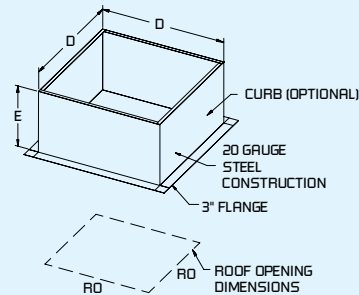

MODEL	DIMENSIONS IN INCHES*								WT (LBS)	DAMPER SQUARE	MANUFACTURE CODE
	HT	W	B	C	D	E	RO				
RMD-10	9.8	18.3	2	19	17.5	12	13	24	12	DDAR10	
RMD-12	10.8	20.3	2	19	17.5	12	13	32	12	DDAR12	
RMD-14	12.6	27.3	2	21	19.5	12	16	45	15	DDAR14	
RMD-18	14.4	33.6	2	26	24.5	12	20	67	19	DDAR18	