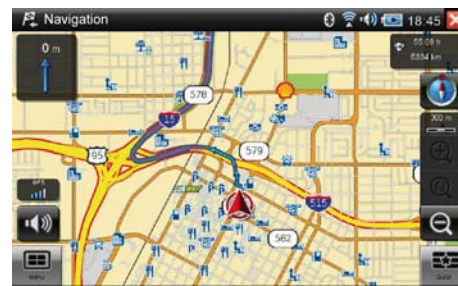

ClarionMiND

NEXT-GENERATION NAVIGATION

Navigation / Send from Google Maps to your device / Portable and Dockable

Grab your ClarionMiND and get ready to have some fun. The combination of Internet access and navigation opens up a whole range of exciting possibilities. For example, you can use Google Maps' huge database to check out information about a place you've been wanting to go, then have the nav system guide you right there. Plan an entire vacation by investigating places on the Internet, then having the system plot the best route. Or check YouTube for videos of interesting places within driving distance and then go see them for yourself. You can even take ClarionMiND with you on walking tours. With ClarionMiND, there's always somewhere new to go, and something new to experience.

Full-featured navigation system from Clarion, a leading car audio and navigation manufacturer.

Navigation

ClarionMiND is a full-fledged navigation system that guides you accurately to your destination. It offers ease of operation along with a highly visible display that only a leading expert of mobile navigation and entertainment products can provide. Let ClarionMiND navigate you to your destination for a stress-free driving experience.

2D map

3D map

The next turn direction and distance to the turn are displayed on the top left section of the screen. When you approach an intersection, the top of the screen shows the direction and the voice guidance gives you instructions.

<Routing>

- Real-time Traffic info (Only when in the car dock NK1U)
- Traffic avoidance setting
- Traffic message view
- Highlighted traffic events
- Audible announcement of traffic events
- Fast route calculation and rerouting
- Flexible routing options
- Vehicle: Car, Pedestrian, Bicycle, and Motorcycle
- Route Type: Short, Quick, and Economical
- Ferries, Highways, Toll Roads
- Cross-border routing