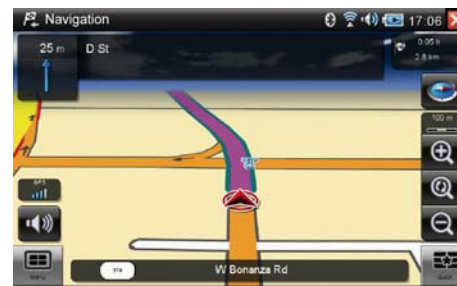

ClarionMiND

NEXT-GENERATION NAVIGATION

Navigation / Send from Google Maps to your device / Portable and Dockable

Grab your ClarionMiND and get ready to have some fun. The combination of Internet access and navigation opens up a whole range of exciting possibilities. For example, you can use Google Maps' huge database to check out information about a place you've been wanting to go, then have the nav system guide you right there. Plan an entire vacation by investigating places on the Internet, then having the system plot the best route. Or check YouTube for videos of interesting places within driving distance and then go see them for yourself. You can even take ClarionMiND with you on walking tours. With ClarionMiND, there's always somewhere new to go, and something new to experience.

Full-featured navigation system from Clarion, a leading car audio and navigation manufacturer.

Navigation

ClarionMiND is a full-fledged navigation system that guides you accurately to your destination. It offers ease of operation along with a highly visible display that only a leading expert of mobile navigation and entertainment products can provide. Let ClarionMiND navigate you to your destination for a stress-free driving experience.

2D map

3D map

The next turn direction and distance to the turn are displayed on the top left section of the screen. When you approach an intersection, the top of the screen shows the direction and the voice guidance gives you instructions.