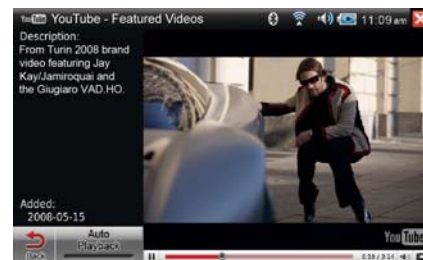

A step beyond mobile devices: full browser.

Browser

Using the Firefox-based web browser, you can navigate the Web the same way you do on your PC. Find where you want to go, such as restaurants, concert venues and shops by checking the information on the Internet.

Full Browser

Enjoy YouTube and MySpace via the unique interface.

The YouTube icon on the Home Screen gives you one-touch access to one of the world's most popular video community — you don't need to activate the browser. Now you can enjoy videos wherever you are, and let friends who are with you join in the fun. The easy to view and operate YouTube viewer displays thumbnails so you can use buttons like Featured, Most Viewed, Related and Most Discussed videos, to quickly view the videos you want to see.