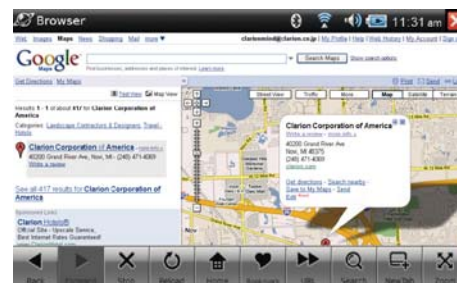

Full-featured navigation system from Clarion, a leading car audio and navigation manufacturer.

Navigation

ClarionMiND is a full-fledged navigation system that guides you accurately to your destination. It offers ease of operation along with a highly visible display that only a leading expert of mobile navigation and entertainment products can provide. Let ClarionMiND navigate you to your destination for a stress-free driving experience.

2D map

3D map

The next turn direction and distance to the turn are displayed on the top left section of the screen. When you approach an intersection, the top of the screen shows the direction and the voice guidance gives you instructions.

Google Maps provides extensive local information.

Send from Google Maps to your device

In addition to pre-installed POIs, use ClarionMiND to guide you to your selected destination using the information supplied by Google Maps. You can obtain your destination's information using Send button on Google Maps, and then transfer that information to your ClarionMiND and navigate directly to its location. The simple operation and voice prompting will take you where you want to go. In addition, accessing information about your destination via the Internet lets you get details you need before you arrive.