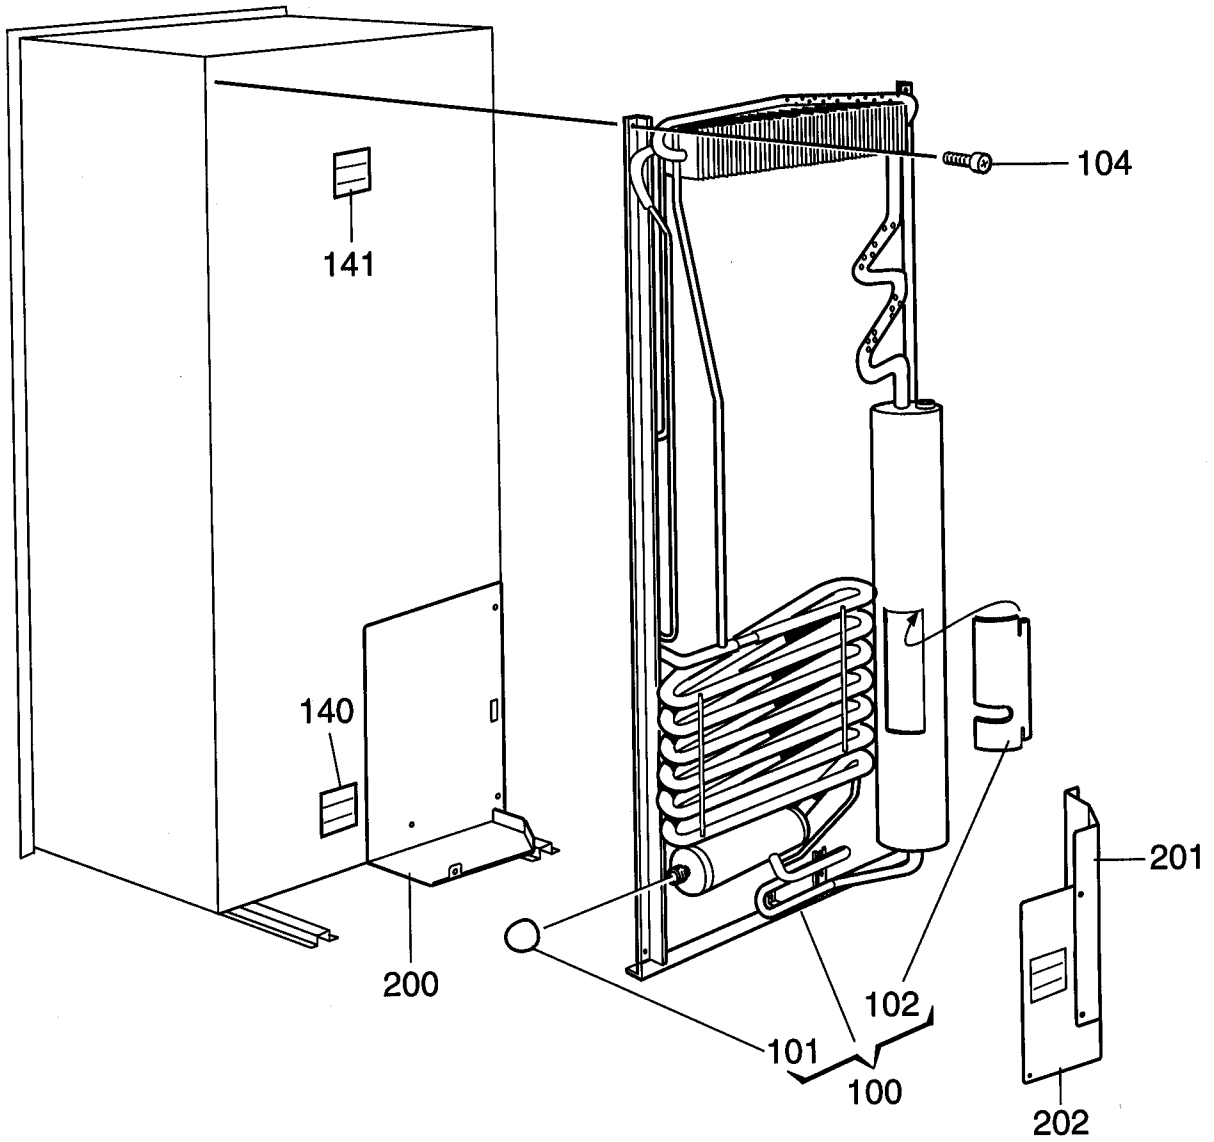

CABINET REAR

CABINET REAR

NDM1062 921146315 = A

NDM1062 921146316 = B

Index	Part Number	Model		Description
100	2934806106	A	B	Cooling Unit, W/Thermal Fuse, Type 606
101	0173228008	A	B	Cap
102	2933557007	A	B	Cover Sheet
104	3858068012	A	B	Screw, DK4.8x16
140	3850582002	A	B	Decal
141	3850583000	A	B	Decal
200	3851300016	A	B	Cover Plate
201	3851301014	A	B	Cover Plate, Side
202	3851302012	A	B	Cover Plate, Back