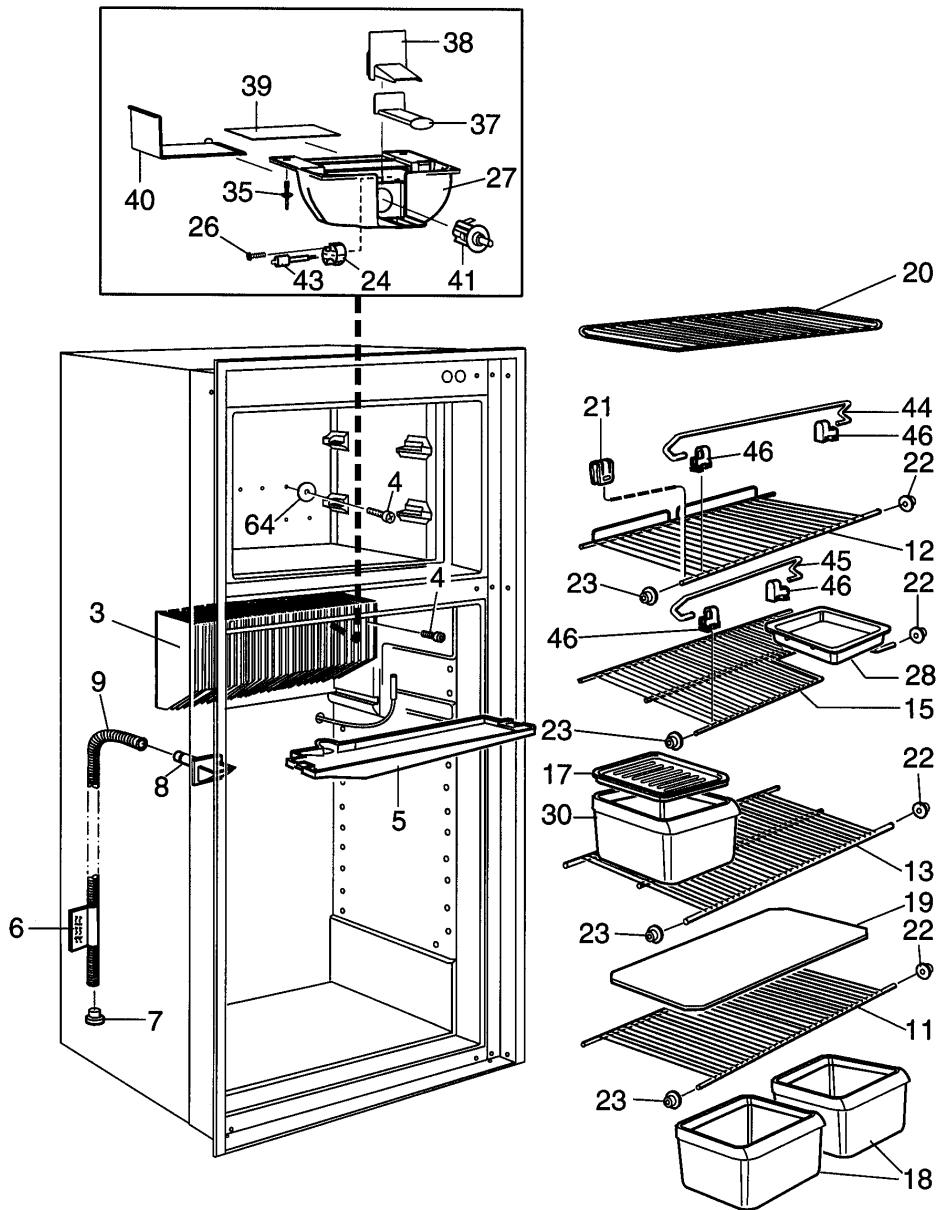

CABINET INTERIOR PARTS

NCMOD2094091

CABINET INTERIOR PARTS

NDM1062 921146315 = A

NDM1062 921146316 = B

Index	Part Number	Model		Description
3	3851121016	A	B	Cooling Flange
4	3858036019	A	B	Screw KFXS B10x38
5	2933132017	A	B	Drip Protection
6	2932732007	A	B	Label
7	2932115013	A	B	Discharge Pipe, Plug
8	2932635010	A	B	Drain
9	2932749019	A	B	Drain, Hose
11	2933061026	A	B	Shelf
12	2933197010	A	B	Shelf
13	2933061034	A	B	Shelf
15	2933062016	A	B	Shelf
17	2932622026	A	B	Lid, Transparent
18	2002726178	A	B	Crisper, Transparent
19	2931117143	A	B	Shelf, Plastic
20	2932980010	A	B	Shelf, Freezer
21	2932102011	A	B	Shelf Support
22	2932101013	A	B	Plug
23	2932103019	A	B	Plug
24	3850454012	A	B	Lampholder
26	3858006046	A	B	Screw, PT 30x12
27	3850531017	A	B	Lamp Housing
28	2932636018	A	B	Box
30	2932621085	A	B	Crisper Transparent
35	0165521030	A	B	Expansion Rivet
37	3850534029	A	B	Push Rod
38	3850535018	A	B	Holder, Push Rod
39	3850533013	A	B	Reflector
40	3850532015	A	B	Lamp Holder
41	3850456017	A	B	Switch
43	3850455019	A	B	Lamp, 12VDC-10W
44	2007337203	A	B	Rack
45	2007337187	A	B	Rack
46	2930693045	A	B	Holder
64	3858010147	A	B	Washer