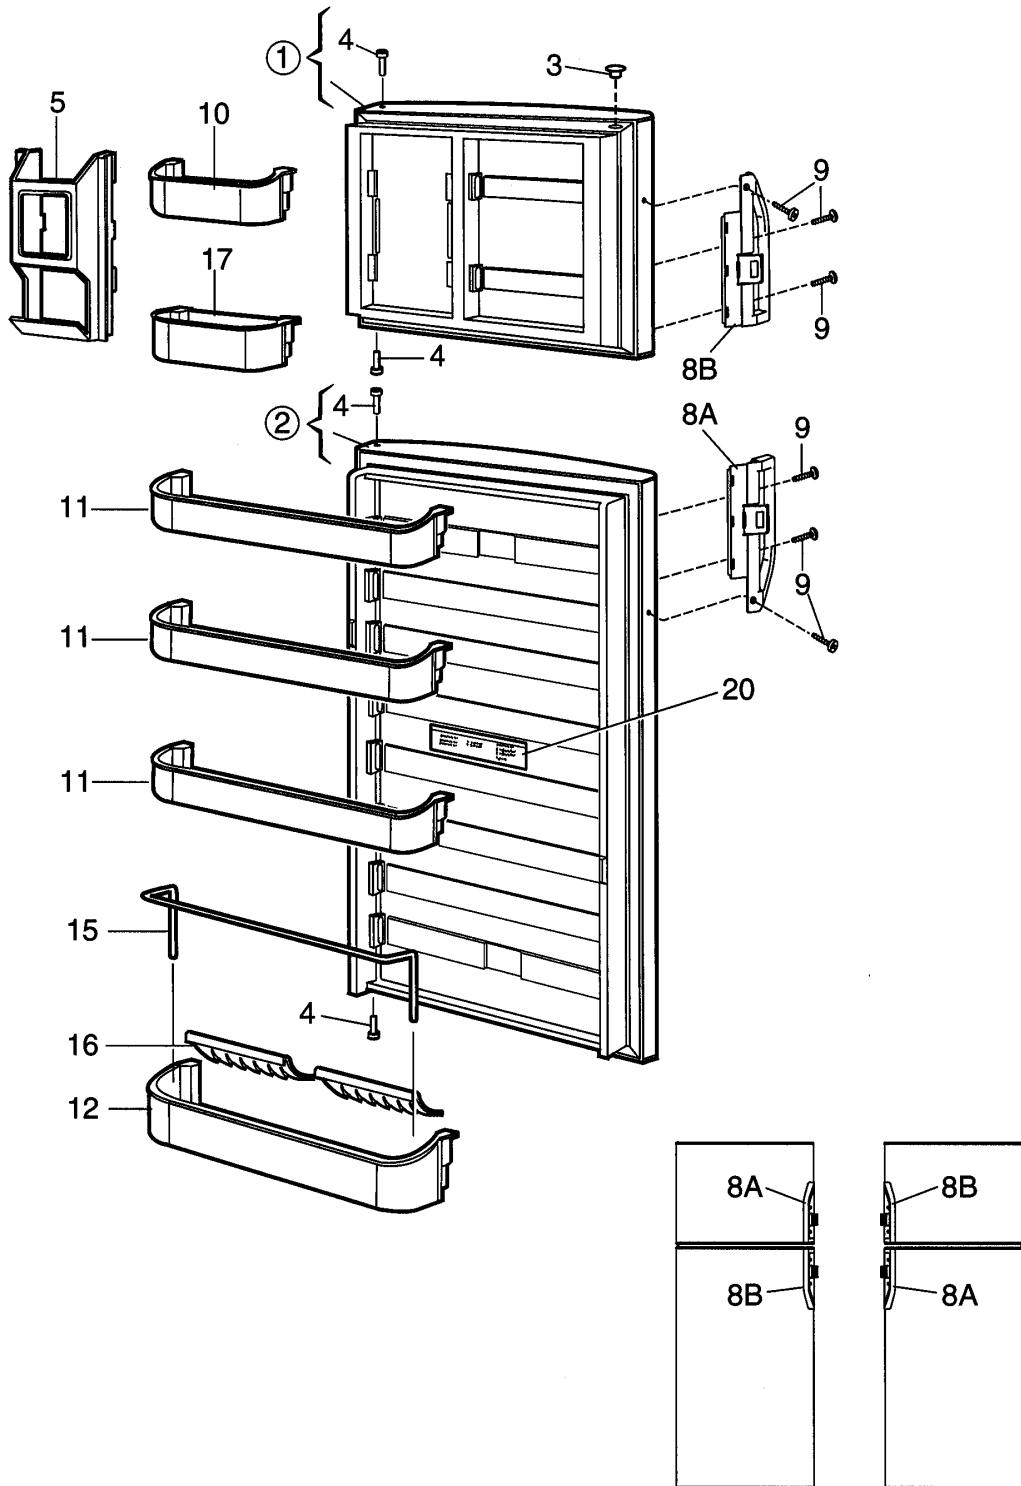

PARTS LIST

**MODEL
 NDM1062**

SPECIFICATIONS	
Model	NDM1062
Product No.*	921146315 921146316
Energy Source**	120 VAC, Gas
AC Heating Element	
Amperage	2.7
Ohn Resistance $\pm 10\%$	44
Wattage	325
Jet Size	#58
BTU's Gas Burner	1500
Flue Baffle	
Size	5-1/8" x 13/16"
Poosition Above Burner	1-7/8"
Ice Trays	0
Crispers	3
Bottle Holders	2
Climate Control Heater	
Watts	6
Ohms	24
Amperage	.5
* Product numbers located on refrigerator data plate	
** 12volt DC power is required to operate the refrigerator controls on all models	

DOOR ASSEMBLY

DOOR ASSEMBLY

NDM1062 921146315 = A

NDM1062 921146316 = B

Index	Part Number	Model	Description
1	3850537030	A --	Door, Freezer, LH, Stainless
	3850537048	-- B	Door, Freezer, RH, Stainless
2	3850536032	A --	Door, Refrigerator, LH, Stainless
	3850536040	-- B	Door, Refrigerator, RH, Stainless
3	2932740018	A B	Covering Washer
4	3850386016	A B	Hinge Bushing, Black
5	2932578038	A B	Holder Transparent
8A	3850558010	A B	Handle, Black
8B	3850558028	A B	Handle, Black
9	3858089018	A B	Screw, EML 5x10, Black
10	2932577048	A B	Door Shelf, Transparent
11	2932576081	A B	Door Shelf, Transparent
12	2932575075	A B	Door Shelf, Transparent
15	2932585033	A B	Rack
16	2932658012	A B	Bottle Holder, White
17	2932579028	A B	Ice Container, Transparent
20	3851235006	A B	Label