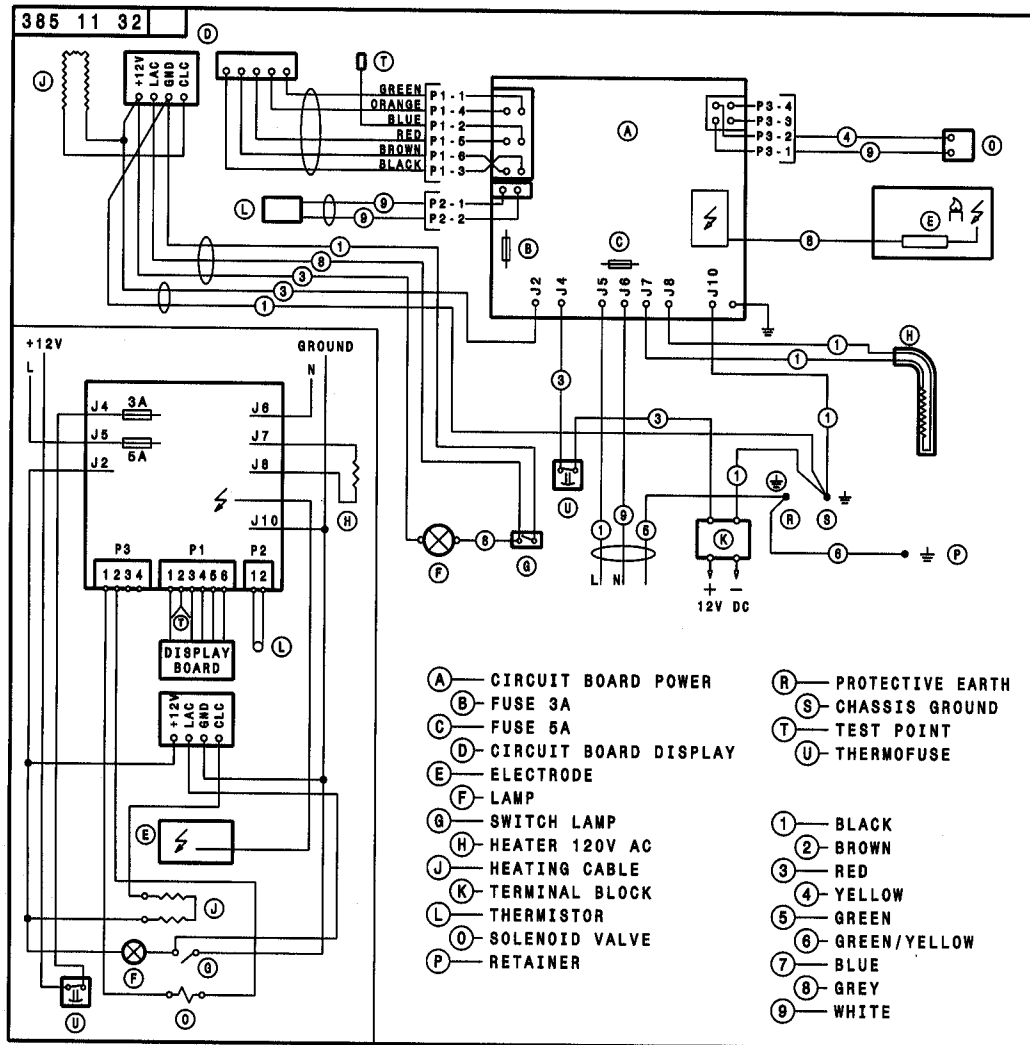

CABINET REAR

NDM1062 921146315 = A

NDM1062 921146316 = B

Index	Part Number	Model		Description
100	2934806106	A	B	Cooling Unit, W/Thermal Fuse, Type 606
101	0173228008	A	B	Cap
102	2933557007	A	B	Cover Sheet
104	3858068012	A	B	Screw, DK4.8x16
140	3850582002	A	B	Decal
141	3850583000	A	B	Decal
200	3851300016	A	B	Cover Plate
201	3851301014	A	B	Cover Plate, Side
202	3851302012	A	B	Cover Plate, Back

WIRING DIAGRAM

N38511320