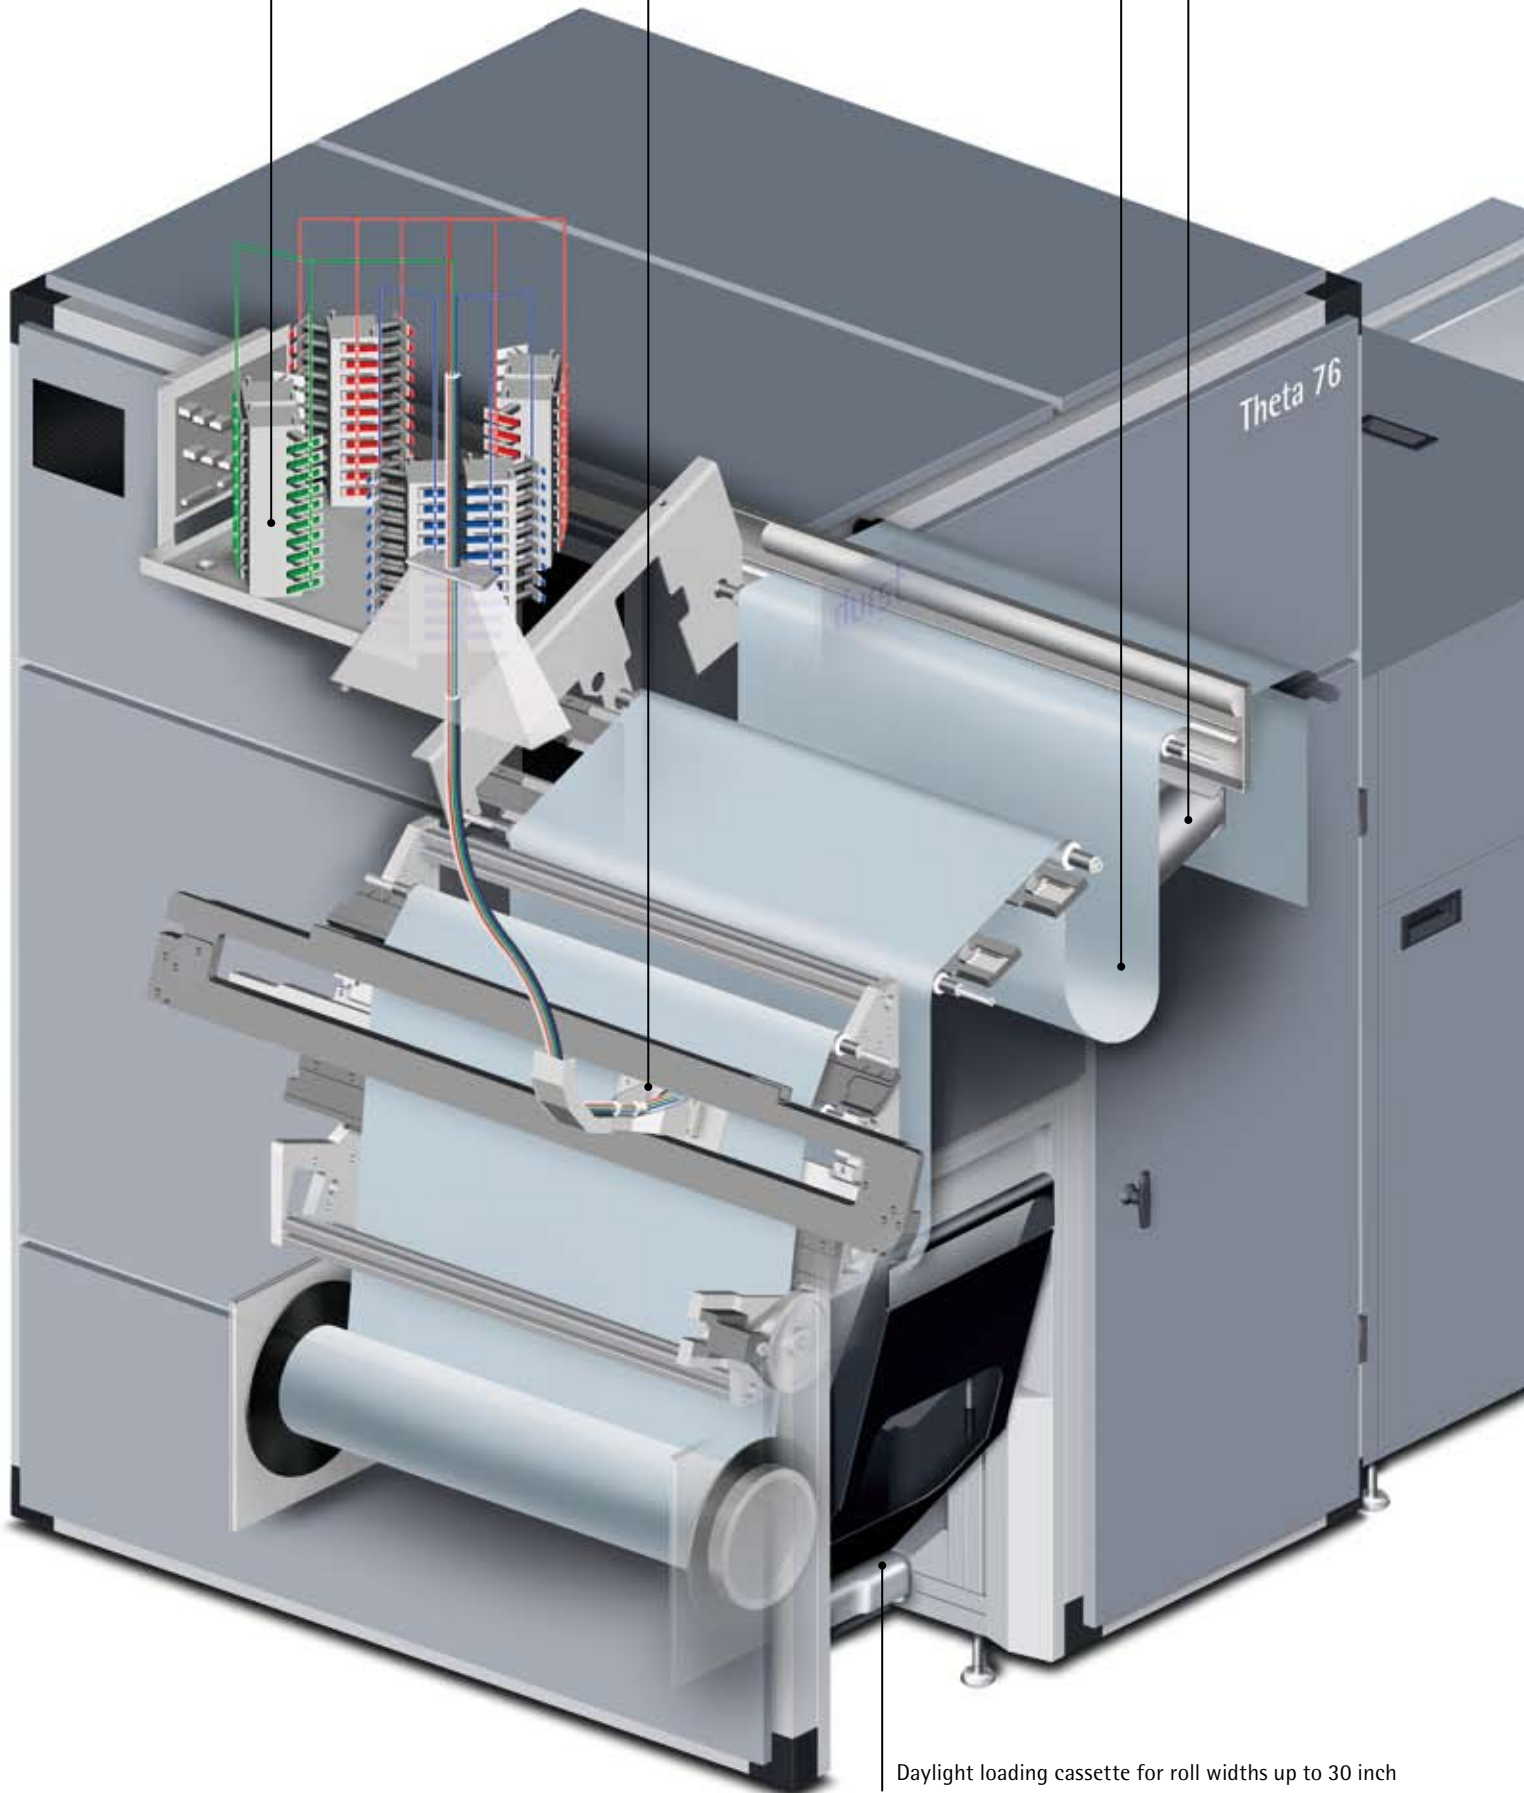

For even larger sizes there is a larger Y-cutter 50 available, that can cut sizes up to 50 x 70 cm (20 x 30 in.)

DFO - Technology with LED light source and fibre optic

DFO - Print head

Print buffer

Back printer

Daylight loading cassette for roll widths up to 30 inch

Infra Red Drier

The printing unit

At Durst no drums are used as in other systems. Therefore you have the advantage of image sizes up to 4 meter (13 ft.) length – ideal for panorama prints in any length. And this is the procedure: Our patented LED fiber optic light source exposes continuously onto photo paper in rolls. Prints are cut according to the selected print size prior to feeding it into the paper processor. Customer and lab information is printed on the back of the image with the back printer.