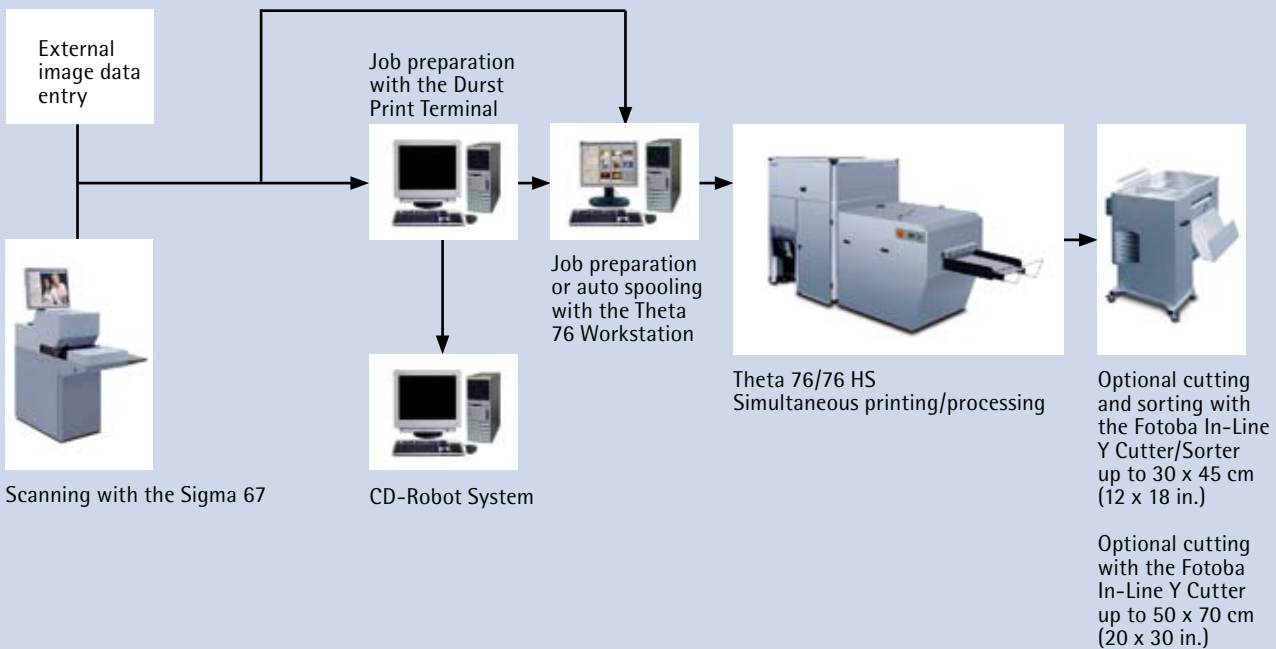

Durst Fiber Optic (DFO) Technology

The DFO technology is the heart of our system. Monochrome LED's (red, green, blue) produce light which is projected as pixels over glass fiber cable and optics line-by-line with 254 ppi printing resolution/256 levels onto photo sensitive material. The DFO technology becomes unique through its media calibration system consisting of densitometer, scanner and the corresponding software whereby the majority of materials are calibrated to an optimum. The DFO technology features an LED light source with an extremely long life time of close to 100.000 hours, thus combining proven Durst image quality at extremely low maintenance costs.

Digital, automatic workflow

The image data is automatically "retrieved" from the data server. The scaling also occurs automatically – and without further manual intervention, the ICC conversion, printing, processing, cutting and sorting takes place. All this together really leads to a fully automatic, digital workflow.