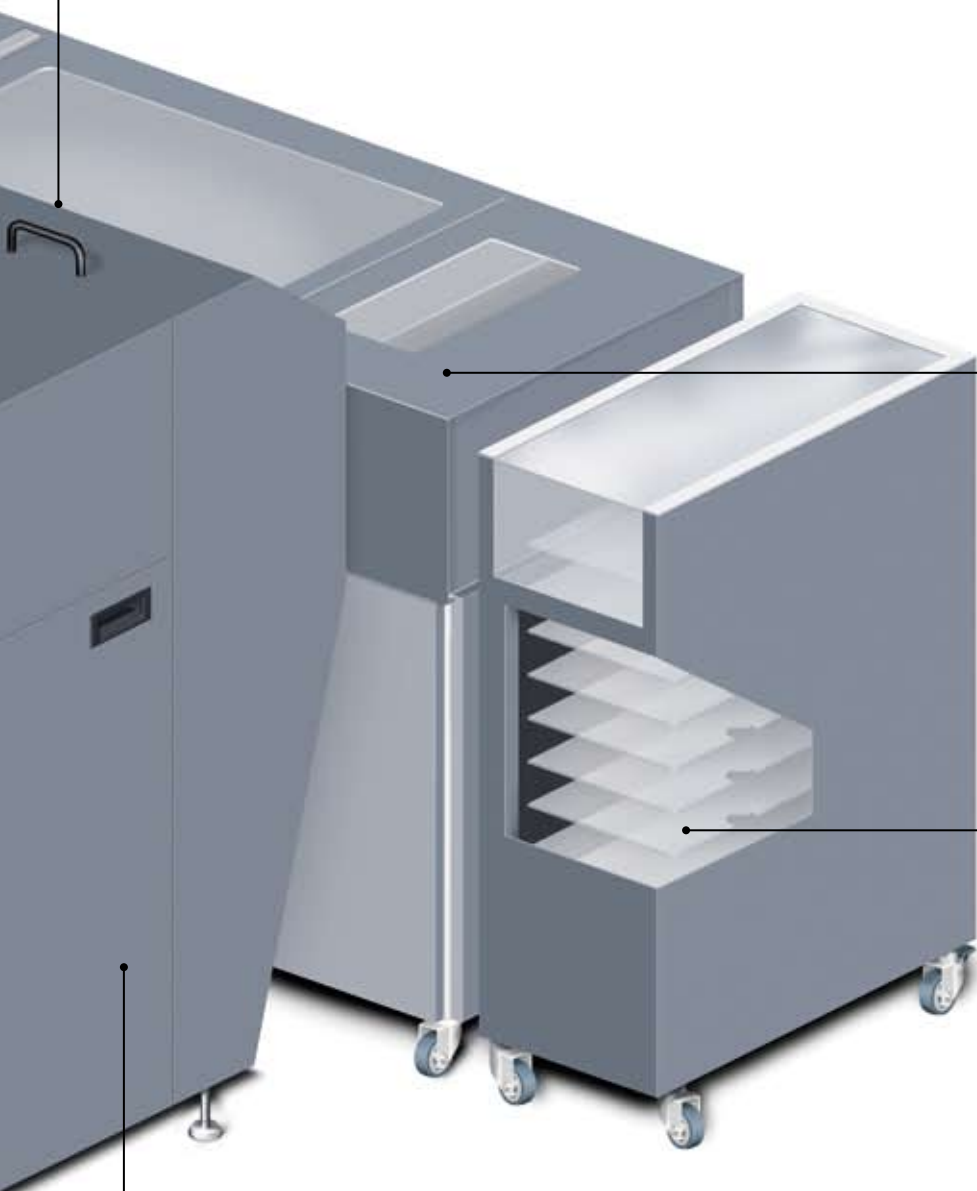

Infra Red Drier

The printing unit

At Durst no drums are used as in other systems. Therefore you have the advantage of image sizes up to 4 meter (13 ft.) length – ideal for panorama prints in any length. And this is the procedure: Our patented LED fiber optic light source exposes continuously onto photo paper in rolls. Prints are cut according to the selected print size prior to feeding it into the paper processor. Customer and lab information is printed on the back of the image with the back printer.

Never again trouble with the latent image

A sensitive subject: The latent image. We have solved the problem without the usual productivity loss and related loss of time as it occurs at other manufactures. And this is how we did it: The exposed material is continuously transported through a "Print Puffer", where the latent image is stabilized prior to the transfer to the processor. This results in a homogeneous image production with a high repeat accuracy. You receive images of highest quality without any color drift.

- In-line Y-Cuttter for print sizes up to 30 cm (12 in.) width
- In-line Y-Cuttter for print sizes up to 50 cm (30 in.) width

In-line Y-Cuttter for print sizes up to 30 x 45 cm (12 x 18 in.).

RA4 Paper Processor