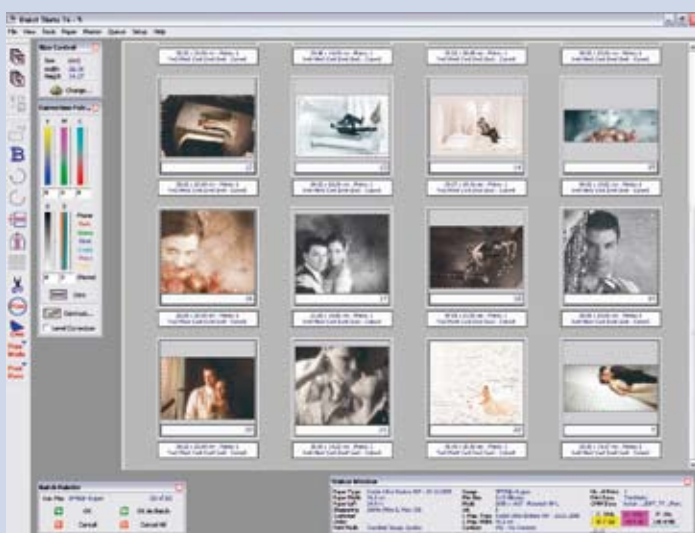

- Automatic image correction with I2E™-software
- Automatic file scaling
- Automatic file rotation,
- Automatic sharpening
- Color Management
- Auto-Nesting, Multiprints
- Index Prints

Our software works with high speed - and therefore lowers significantly the waiting time of the printer. An important part in the workflow is also the multi tasking, whereby jobs are prepared at simultaneous printing of already prepared jobs.

Spooling without any breaks

The description "spooling" means the fully automatic and continues loading of files from the server station whereby already spooled jobs are printed simultaneously.

Direct correction with "soft proofing"

New is also the "Soft proofing" function, allowing a direct correction of single images or multiple images in thumbnail size on the screen. A deciding advantage is the operation safety which results in improved image quality.

Here we convert colors correct: the color management software

The fully automatic Color-Management Workflow converts TIFF, JPEG, BMP and PPM files with:

- Choice of desired ICC input profile with rendering intents
- automatic recognition of embedded ICC profiles
- Automatic selection of the correct output profiles assigned to the paper channel.