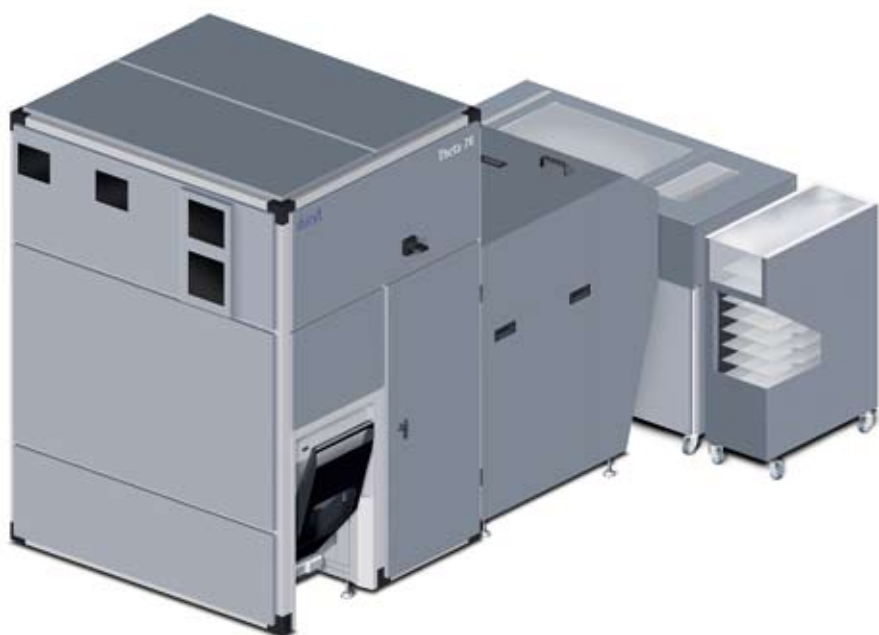

Theta 76 CS

You can reach the optimum productivity and operating comfort with our complete version, additionally equipped with the connected cutter & sorter station. Your everyday lab day would conceive a significant appreciation with the Theta 76 CS:

- minilab like operation up to the ready cut and completely sorted print order
- shorter run-through time on all mixed format orders
- the high print size flexibility makes poster prints and panorama images up to 4 m length possible
- double sided album pages for weddings and events in any image length. You satisfy your customers wishes at lower cost and superior quality.

At the same time, Theta 76 CS reaches a production capacity of nearly 200 cut prints 20 x 25 cm (8 x 10 in.) per hour, or alternatively, 370 prints 20 x 25 cm (8 x 10 in.) at maximum printing speed on strips of the largest roll width.

Theta 76 HS

Theta 76 CS-HS

Theta 76 is also available as High-Speed version in order to match your high production requirements, reaching 27 m², equal to over 2.000 prints 9 x 13 cm (3.5 x 5 in.) or 70 posters 50 x 70 cm (20 x 30 in.)