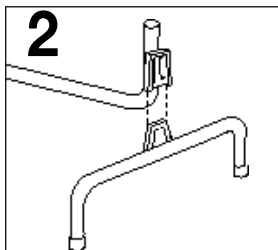

Deluxe, with vinyl bag Portable closet

Garde-robe mobile Avec un sac en vinyle

Closet portátil Con bolsa vinilica

1. Place plastic end caps onto legs of support stands. Turn each support stand so mounting tabs face in toward each other.
2. Hold bottom support bar so open end faces up. Slide bottom support bar mounting tabs over support stand tabs.
3. Place an extender pole into each side of bottom support bar.
4. Unzip garment bag. Locate holes in sides of garment bag (near the bottom). Place garment bag over extender poles on both sides. Push garment bag down to bottom.
5. Place both rectangular wire supports into holes in top support bar as shown.
6. Place another extender pole into each side and place top support bar assembly over extender poles.
7. Gently pull top of garment bag up and over top support bar assembly. Top of garment bag will fit over rectangular wire supports.