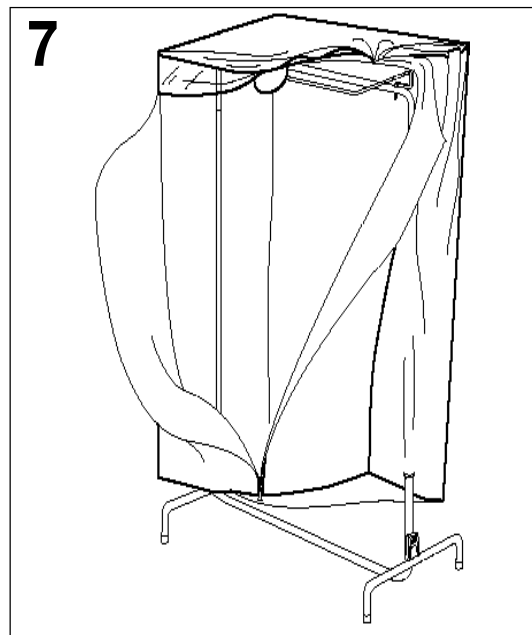

1. Ponga las tapas plásticas en las patas del pedestal. Gire cada pedestal de modo que las lengüetas de montaje queden hacia adentro de frente una con otra.
2. Sujete la barra de soporte inferior de modo que el extremo abierto quede hacia arriba. Deslice las lengüetas de montaje de la barra de soporte inferior sobre las lengüetas del pedestal.
3. Coloque un poste de extensión dentro de cada lado de la barra de soporte inferior.
4. Abra el cierre de la bolsa para la ropa. Localice los orificios en los lados de la bolsa para la ropa (cerca de la parte inferior). Ponga la bolsa para la ropa sobre los postes de extensión en ambos lados. Empuje la bolsa para la ropa hasta la parte inferior.
5. Coloque ambos soportes de alambre en los orificios en la barra de soporte superior, tal como se muestra.
6. Coloque otro poste de extensión dentro de cada lado y ponga el ensamblaje de la barra de soporte superior sobre los postes de extensión.
7. Suavemente jale la parte superior de la bolsa para la ropa hacia arriba y sobre el ensamblaje de la barra de soporte. La parte superior de la bolsa para la ropa quedará sobre los soportes de alambre.