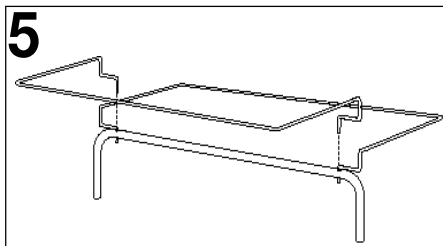

Deluxe, with vinyl bag Portable closet

Garde-robe mobile Avec un sac en vinyle

Closet portátil Con bolsa vinilica

1. Place plastic end caps onto legs of support stands. Turn each support stand so mounting tabs face in toward each other.
2. Hold bottom support bar so open end faces up. Slide bottom support bar mounting tabs over support stand tabs.
3. Place an extender pole into each side of bottom support bar.
4. Unzip garment bag. Locate holes in sides of garment bag (near the bottom). Place garment bag over extender poles on both sides. Push garment bag down to bottom.
5. Place both rectangular wire supports into holes in top support bar as shown.
6. Place another extender pole into each side and place top support bar assembly over extender poles.
7. Gently pull top of garment bag up and over top support bar assembly. Top of garment bag will fit over rectangular wire supports.