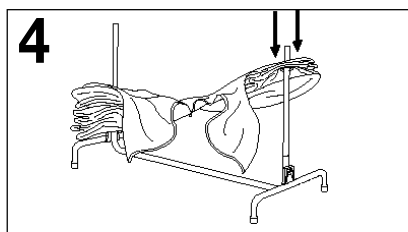

1. Placez les embouts sur les pieds des bases du support. Placez les bases du support de façon à ce que les fixations de montage soient les unes en face des autres.
2. Tenez la barre de support inférieure pour que l'extrémité ouverte soit tournée vers le haut. Glissez les fixations de montage de la barre de support inférieure dans les attaches des bases de support.
3. Placez un poteau de rallonge dans chaque extrémité de la barre de support inférieure.
4. Ouvrez le sac à vêtements. Repérez les trous sur les côtés du sac à vêtements (près du bas). Placez le sac à vêtements par-dessus les poteaux de rallonge des deux côtés. Tirez le sac à vêtements vers le bas.
5. Placez les deux supports rectangulaires métalliques dans les trous sur la barre de support supérieure, tel qu'illustré.
6. Placez un autre poteau de rallonge dans chaque côté et placez l'assemblage de la barre de support supérieure sur les poteaux de rallonge.
7. Tirez doucement le sac à vêtements par-dessus l'assemblage de la barre de support supérieure. La partie supérieure du sac à vêtements s'ajustera aux supports rectangulaires métalliques.