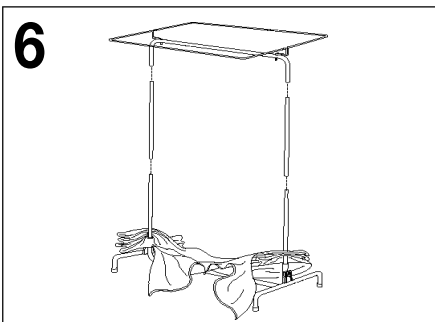

1. Placez les embouts sur les pieds des bases du support. Placez les bases du support de façon à ce que les fixations de montage soient les unes en face des autres.
2. Tenez la barre de support inférieure pour que l'extrémité ouverte soit tournée vers le haut. Glissez les fixations de montage de la barre de support inférieure dans les attaches des bases de support.
3. Placez un poteau de rallonge dans chaque extrémité de la barre de support inférieure.
4. Ouvrez le sac à vêtements. Repérez les trous sur les côtés du sac à vêtements (près du bas). Placez le sac à vêtements par-dessus les poteaux de rallonge des deux côtés. Tirez le sac à vêtements vers le bas.
5. Placez les deux supports rectangulaires métalliques dans les trous sur la barre de support supérieure, tel qu'illustré.
6. Placez un autre poteau de rallonge dans chaque côté et placez l'assemblage de la barre de support supérieure sur les poteaux de rallonge.
7. Tirez doucement le sac à vêtements par-dessus l'assemblage de la barre de support supérieure. La partie supérieure du sac à vêtements s'ajustera aux supports rectangulaires métalliques.