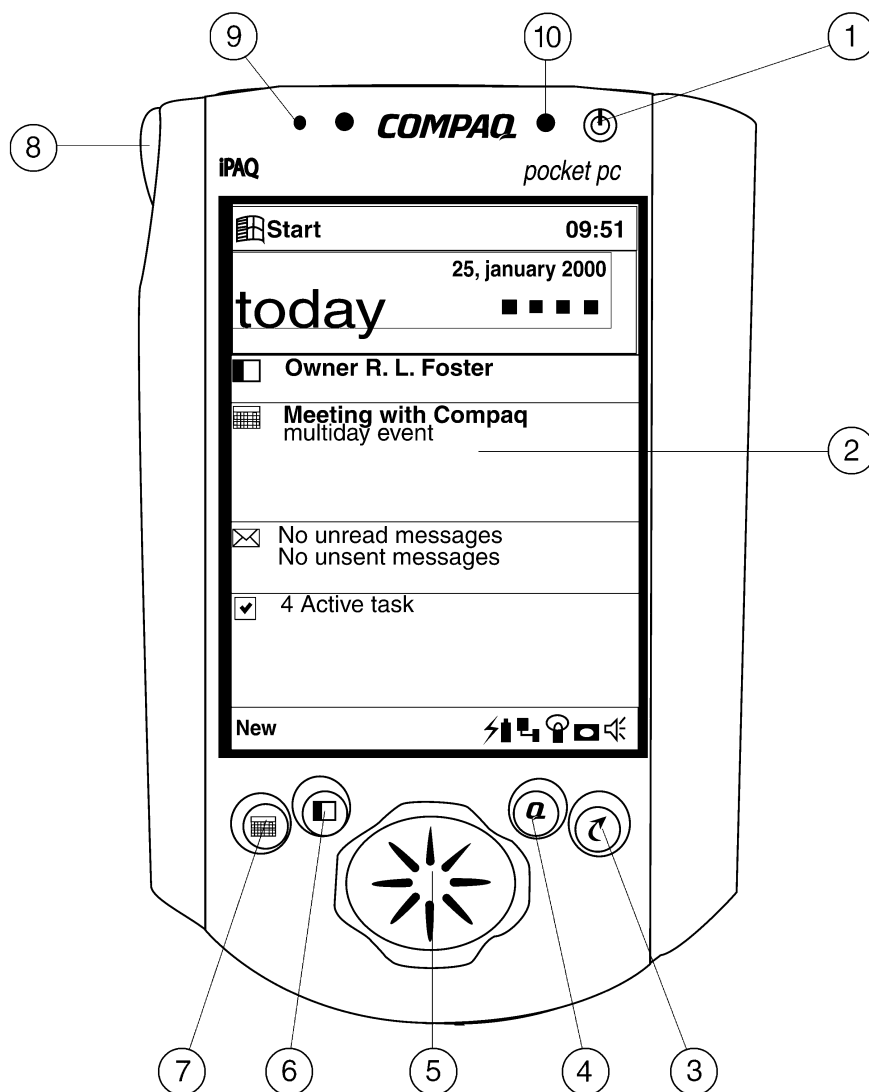

Overview

AT A GLANCE

Compaq iPAQ Pocket PC H3150 is a monochrome device. It offers all the features of the color iPAQ Pocket PC H3650, at a very competitive price.

Easy expansion and customization through Compaq Expansion Pack System

- Thin, lightweight design with backlit monochrome screen
- Audio record and playback – Audio programs from the web, MP3 music, or voice notations
- Rechargeable battery that gives up to 14 hours of battery life
- Protected by Compaq Services, including a one-year limited warranty — Certain restrictions and exclusions apply. Consult the Compaq Customer Support Center for details.

Front Panel Buttons	5 buttons plus five-way joystick: (1 on/off and backlight button and 4 customizable application buttons)
Navigator Button	1 Five-way joystick
Side Panel Recorder Button	1, Customizable
Bottom Panel Reset Switch	1
Stylus Eject Button	1
Infrared Port	1 (115 Kbps)
Speaker	1
Light Sensor	1
Microphone	1
Communications Port	1 (with USB/Serial connectivity)
Stereo Audio Output Jack	1 (standard 3.5 mm)

Display

15 grayscale, semi-transmissive graphic supertwist nematic (STN) LCD display

Power Supply

950 mAh Lithium Polymer, rechargeable in docking cradle or with AC Adapter

Estimated battery life: 14 hours