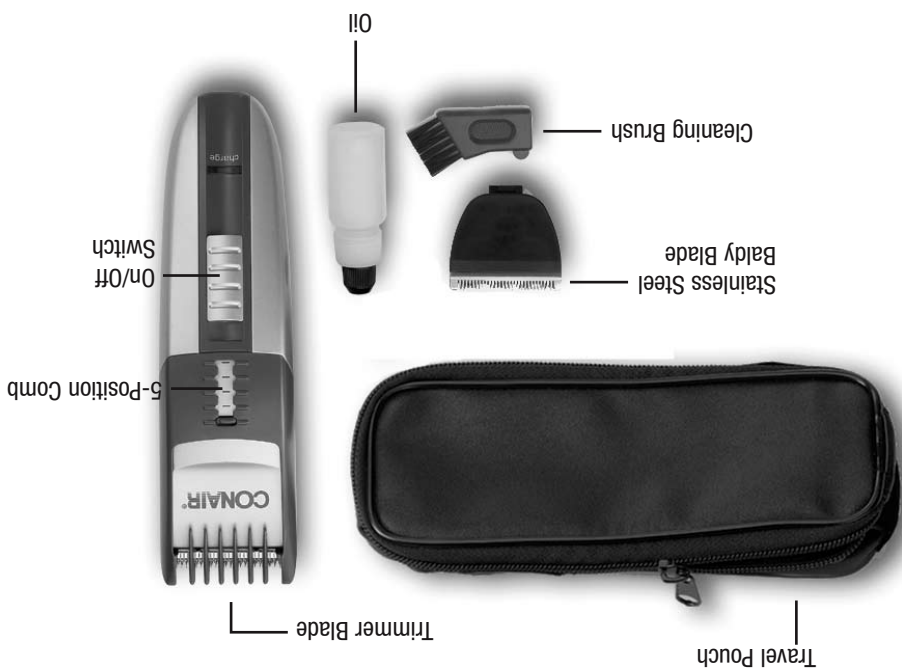

To obtain service under this warranty, return the defective product to the service center listed below that is nearest you, together with your purchase receipt and $3.00 for postage and handling. California residents need only provide proof of purchase and should call 1-800-366-0937 for shipping instructions. In the absence of a purchase receipt, the warranty period shall be 60 months from the date of manufacture.

4. After your mustache has been trimmed to the desired length, remove the 5-position comb and, using the blades only, define the outline of the bottom of your mustache.

FROM THE TOP DOWN

ALWAYS TRIM YOUR MUSTACHE

1. For best results, start with a clean, slightly damp mustache.
2. Comb through your mustache in the direction it grows.
3. Place the 5-position comb over the trimmer blades and snap it into position. It is a good idea to start with the longest trim setting and always go back and cut to adjustment. (You can always go back and cut your mustache more closely with a shorter setting.)

TO TRIM YOUR MUSTACHE

LIMITED FIVE YEAR WARRANTY

HAIR CLIPPER / BEARD TRIMMER

MODEL GMT302ACAS

OTHER EXCITING NEW ETHNIC ITEMS FROM CONAIR

Combo ladies personal trimmer trims hair in nose, ears, eyebrows as well as sideburns. Includes eye brow comb and stand.

Rechargeable beard and mustache trimmer with turbo blades and 5 position attachment comb for a blended and tapered trim.

• 17 pc. Haircut Styling Kit
• Stainless steel blades
• 5-position clipper with 9 attachment combs

FORMULARIO DE PEDIDO PARA PARTES DE REPUESTO Y ACCESORIOS

Precios válidos hasta el 1ero de junio del 2009. Aceptaremos los pedidos después de esa fecha y notificaremos los clientes si los precios han cambiado.

DESCRIPCIÓN	NÚMERO	PRECIO	CANTIDAD	TOTAL
Cuchilla de Rapar	ETN-FB	$6.50		
Cepillo de Limpieza	ETN-CB	$1.50		
Capa Negra	ETN-CAPE	$5.00		
Aceite lubricante (3 envases)	HC OIL	$2.00		
Cuchilla Normal	ETN-TB	$6.50		

Para evitar demoras, por favor escriba claramente. Necesitamos una dirección completa ya que UPS no puede hacer entregas en casillas postales.

NOMBRE _____
DIRECCIÓN _____ APTO. _____
CIUDAD _____ ESTADO _____
CÓDIGO POSTAL _____
TELÉFONO ( ) _____ (sólo le llamaremos si tengamos alguna pregunta sobre su pedido.)

NOVEDADES FASCINANTES DE CONAIR

Cortadora personal para la nariz, las orejas, las cejas, y las patillas. Incluye un peine para las cejas y una base.

Cortadora recargable para el bigote y la barba con motor turbo, cuchillas de acero inoxidable con revestimiento y peine accesorio de 5 posiciones para un recorte combinado y rebajado.

• Conjunto de peluquería de 17 piezas
• Cuchillas de acero inoxidable con revestimiento
• Cortadora con 5 ajustes de recorte y 9 peines accesorios