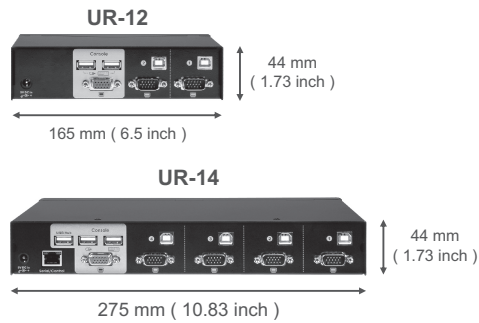

Installation Guide

Product View

Front & Rear View

- A** IR remote control sensor
- B** Push-button selection
- C** Buzzer On / Off selection
- D** Buzzer indicator
- E** USB device sharing port (high speed USB 2.0)

Power input
DC 5V 2000 mA

Master-IT USB switches are designed for effectively saving energy.

- A** USB 2.0 console connections for mouse and keyboard
- B** Serial port for firmware upgrade (4-port only)
- C** VGA connection for LCD or CRT monitor
- D** KVM ports for connecting systems

Specification

		UR-12	UR-14
Functional			
Computer port number		2	4
Panel button control		2	4
Front panel indication		PC On-Line - Green , Selected - Red , Both - Yellow	
IR remote control		Yes (Built-in receiver, controller RC-01 optional)	
Hot plug-and-play		Yes	
Beep sound		On / Off (Front Panel Select Button)	
Cable length (Max)		5M (15ft) for USB ; 30M (100ft) for VGA	
VGA resolution		Max 2048 x 1536 , 400 MHz , DDC1 / DDC2B	
System connectors	Keyboard & Mouse	USB B x 2	USB B x 4
	Monitor	HDB-15 Male x 2	HDB-15 Male x 4
Console connectors	Keyboard & Mouse	USB A x 2	USB A x 2
	Monitor	HDB-15 Female x 1	HDB-15 Female x 1
Total USB device sharing port		USB A (USB 2.0) x 4	
Mechanical			
Dimensions H x W x D		44 x 165 x 76 mm (1.73 x 6.5 x 2.99 inch)	44 x 275 x 131 mm (1.73 x 10.83 x 5.16 inch)
Weight		530 g (1.17 lb)	1150 g (2.54 lb)
Power			
Operating voltage		DC 5V (2000 mA)	
Power frequency		50-60 Hz	
Certification			
FCC, CE			