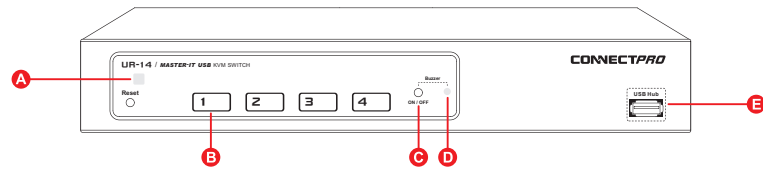

Installation Guide

Product View

Front & Rear View

- A** IR remote control sensor
- B** Push-button selection
- C** Buzzer On / Off selection
- D** Buzzer indicator
- E** USB device sharing port (high speed USB 2.0)

Power input
DC 5V 2000 mA

Master-IT USB switches are designed for effectively saving energy.

- A** USB 2.0 console connections for mouse and keyboard
- B** Serial port for firmware upgrade (4-port only)
- C** VGA connection for LCD or CRT monitor
- D** KVM ports for connecting systems

Specification

		UR-12	UR-14
Functional			
Computer port number		2	4
Panel button control		2	4
Front panel indication		PC On-Line - Green , Selected - Red , Both - Yellow	
IR remote control		Yes (Built-in receiver, controller RC-01 optional)	
Hot plug-and-play		Yes	
Beep sound		On / Off (Front Panel Select Button)	
Cable length (Max)		5M (15ft) for USB ; 30M (100ft) for VGA	
VGA resolution		Max 2048 x 1536 , 400 MHz , DDC1 / DDC2B	
System connectors	Keyboard & Mouse	USB B x 2	USB B x 4
	Monitor	HDB-15 Male x 2	HDB-15 Male x 4
Console connectors	Keyboard & Mouse	USB A x 2	USB A x 2
	Monitor	HDB-15 Female x 1	HDB-15 Female x 1
Total USB device sharing port		USB A (USB 2.0) x 4	
Mechanical			
Dimensions H x W x D		44 x 165 x 76 mm (1.73 x 6.5 x 2.99 inch)	44 x 275 x 131 mm (1.73 x 10.83 x 5.16 inch)
Weight		530 g (1.17 lb)	1150 g (2.54 lb)
Power			
Operating voltage		DC 5V (2000 mA)	
Power frequency		50-60 Hz	
Certification			
FCC, CE			