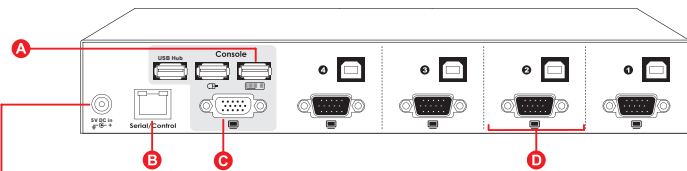

Installation Guide

Product View

Front & Rear View

- A** IR remote control sensor
- B** Push-button selection
- C** Buzzer On / Off selection
- D** Buzzer indicator
- E** USB device sharing port (high speed USB 2.0)

Power input
DC 5V 2000 mA

Master-IT USB switches are designed for effectively saving energy.

- A** USB 2.0 console connections for mouse and keyboard
- B** Serial port for firmware upgrade (4-port only)
- C** VGA connection for LCD or CRT monitor
- D** KVM ports for connecting systems

Specification

		UR-12	UR-14
Functional			
Computer port number		2	4
Panel button control		2	4
Front panel indication		PC On-Line - Green , Selected - Red , Both - Yellow	
IR remote control		Yes (Built-in receiver, controller RC-01 optional)	
Hot plug-and-play		Yes	
Beep sound		On / Off (Front Panel Select Button)	
Cable length (Max)		5M (15ft) for USB ; 30M (100ft) for VGA	
VGA resolution		Max 2048 x 1536 , 400 MHz , DDC1 / DDC2B	
System connectors	Keyboard & Mouse	USB B x 2	USB B x 4
	Monitor	HDB-15 Male x 2	HDB-15 Male x 4
Console connectors	Keyboard & Mouse	USB A x 2	USB A x 2
	Monitor	HDB-15 Female x 1	HDB-15 Female x 1
Total USB device sharing port		USB A (USB 2.0) x 4	
Mechanical			
Dimensions H x W x D		44 x 165 x 76 mm (1.73 x 6.5 x 2.99 inch)	44 x 275 x 131 mm (1.73 x 10.83 x 5.16 inch)
Weight		530 g (1.17 lb)	1150 g (2.54 lb)
Power			
Operating voltage		DC 5V (2000 mA)	
Power frequency		50-60 Hz	
Certification			
FCC, CE			