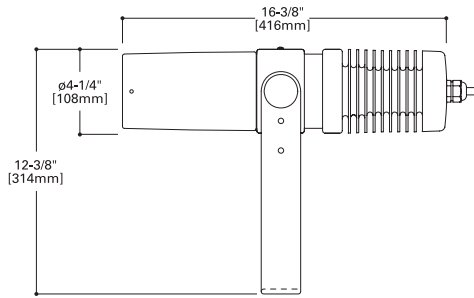

LUMIÈRE®

SAMPLE NUMBER: 1704-MH150T6-120-ELSM-BK-SCH

HOLLYWOOD 1704

150W (max)
T6 Metal Halide

FEATURES

- Fully adjustable mounting yoke
- Accepts standard Micro-E steel gobos
- Machined housing & hood, fabricated yoke
- Stainless steel hardware
- S.P.S. Siphon Protection System
- UL / cUL listed
- Three (3) year warranty

MODEL	SOURCE	VOLTS	BALLAST/MOUNTING	FINISH	OPTIONS
1704 Projector with adjustable yoke	<i>Metal Halide</i>			<i>Painted</i>	
	MH150T6 150W / T6 / G12 <i>Lamp not included</i>	120 277	ELSM Fixture mounts to wall-mounted electronic ballast/housing, bottom conduit entry ELWM Fixture mounts to wall-mounted electronic ballast/housing, over J-box ELWR Fixture mounts to flat surface (any orientation), remote electronic ballast/housing ELTS Fixture mounts to electronic ballast/housing, strapped to tree ELTSR2 Fixture strapped to tree, remote electronic ballast/housing strapped to tree	BK Black BZ Bronze CS City silver VE Verde WT White	SCH Safety cable (factory installed)