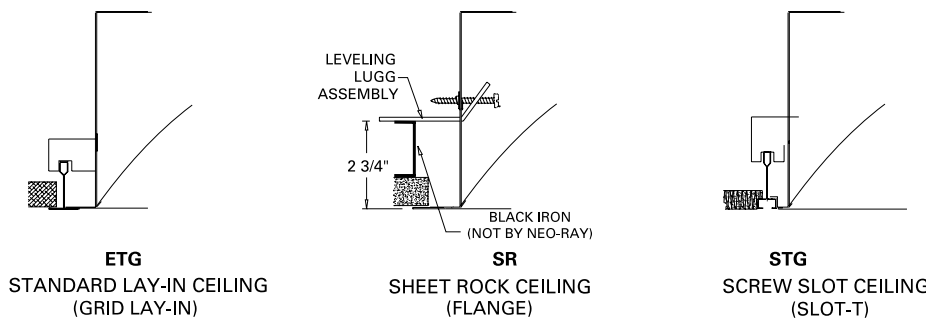

TYPICAL MOUNTING INFORMATION SERIES 211R/214R