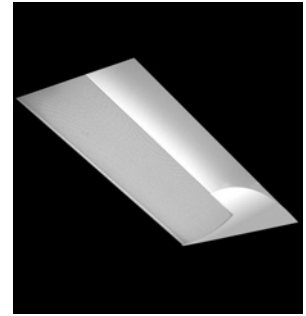

## DIMENSIONS

## DESCRIPTION

A graceful arched housing with elegantly contoured perforated lamp diffuser. This luminaire has no visible lamps, fasteners, hardware, or glaring reflectors, just soft, diffused, wall lighting. "The Fenestra" Series 112R/114R/BX a totally soft wide distribution wall light. The precisely crafted components provide for a high-tech appearance and a low tolerance fit. These elements combined make the NEO-RAY Fenestra Series 112R/114R/BX an appropriate luminaire for application for lighting walls in executive offices, private offices, conference rooms, corridors, open office spaces, VDT workspaces, reception areas, and dining spaces.

## ORDERING INFORMATION

SAMPLE NUMBER: 112R-1BX40W-48-2EB-SI

- Recessed mounting for T-grid, sheetrock ceiling and slot tee 9/16". Can be mounted end to end or side by side.
- 20 ga. steel housing. 24 ga. steel reflector.
- Baked on low gloss white powder coated polyester finish.
- 1' x 2' or 1' x 4' configurations
- Shielding panels consist of perforated metal shielding panels backed by a white acrylic difuser. (1) or (2) T5 or T5HO.
- (1) or (2) 40W or 50W biaxial lamps (Philips Recommended) (not by NEO-RAY).
- 120, 277 or 347 Volt, electronic ballast.
- Consult factory for dimming and emergency options.
- UL Listed, C-UL Listed