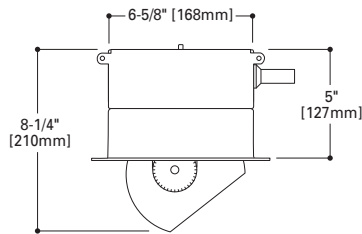

LAMP CHART

SOURCE	WATTAGE	LENGTH
Tungsten	100	11-3/4"
	150	14-1/4"
	250	14-1/4"
Metal Halide	39	11-3/4"
	70	14-1/4"
	150	14-1/4"
Fluorescent	26	14-1/4"

ORDERING INFORMATION

SAMPLE NUMBER: RN-SI-P-1-E070-277-W-SRI

Product	Size - Indoor/Outdoor	Lens	No. of Lamps	Lamp/Ballast Type	Wattage
☐ RN Roundel No Visor	☐ SI Small Indoor	☐ C Clear	☐ 1 1 Lamp	☐ F Fluorescent (Electronic)	☐ 026 26W (F)
☐ RS Roundel Solid Visor		☐ P Micro-prismatic		☐ T Tungsten Halogen	☐ 039 39W (E)
☐ RO Roundel Opal Visor		☐ N None**		☐ E Metal Halide (Electronic)	☐ 070 70W (E)
☐ RP Roundel Square Perf Visor					☐ 100 100W (T)
					☐ 150 150W (E, T)
					☐ 250 250W (T)
Voltage	Finish	Mounting	Modification	Accessories	
☐ 120 120V (T)	☐ W White	☐ SRI Semi-Recessed Integral	☐ MOD Provide description of the modification. (Consult factory)	☐ Hanger Bars (Consult factory)	
☐ 277 277V	☐ S Silver			☐ Drywall (Consult factory)	
☐ 347 347V	☐ B Bronze				
	☐ C Custom (Consult factory)				

Specifications and dimensions subject to change without notice.

* Not available with all sources or options. (Consult factory)

** Only available for fluorescent option.