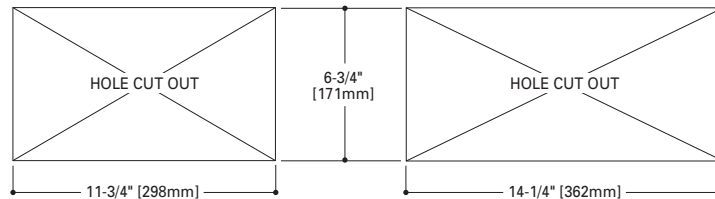

### SMALL

- Extruded aluminum housing
- Die-cast aluminum end caps
- Integrated visor option - solid, perf or opal window
- Die-formed 94% reflective dual-finish anodized aluminum reflector
- Gasketed hinging doorframe - indoor toolless entry
- PointGrab™ adjustment
- Non-IC rated

### LAMP CHART

SOURCE	WATTAGE	LENGTH
Tungsten	100	11-3/4"
	150	14-1/4"
	250	14-1/4"
Metal Halide	39	11-3/4"
	70	14-1/4"
	150	14-1/4"
Fluorescent	26	14-1/4"