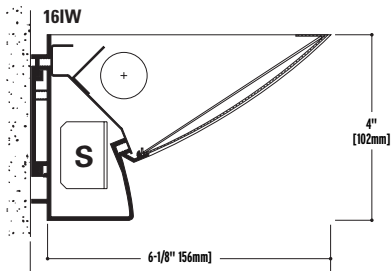

## EUROPA 16-DIW 16-IW

SEMI INDIRECT  
DIRECT-INDIRECT

Europa 16-DIW features

- Indirect - direct light distribution.
- T5, Twin tube and T8 lamping options.
- Three distinct light distributions - direct, indirect and indirect/direct.
- Die formed steel perforated housings.
- Nominal 3' & 4' long illuminated sections.
- Optional slotted perforated pattern.
- Precision die cast end caps.
- **1" Articulated joiners between sections.**

### Construction

Extruded aluminum housing, 20-gauge steel front shield with staggered rounded hole pattern backed by white acrylic diffuser. Nominal 3' or 4' illuminated sections.