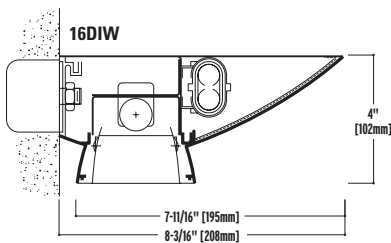

## EUROPA 16-DIW 16-IW

SEMI INDIRECT  
DIRECT-INDIRECT

Europa 16-DIW features

- Indirect - direct light distribution.
- T5, Twin tube and T8 lamping options.
- Three distinct light distributions - direct, indirect and indirect/direct.
- Die formed steel perforated housings.
- Nominal 3' & 4' long illuminated sections.
- Optional slotted perforated pattern.
- Precision die cast end caps.
- **1" Articulated joiners between sections.**

### Construction

Extruded aluminum housing, 20-gauge steel front shield with staggered rounded hole pattern backed by white acrylic diffuser. Nominal 3' or 4' illuminated sections.