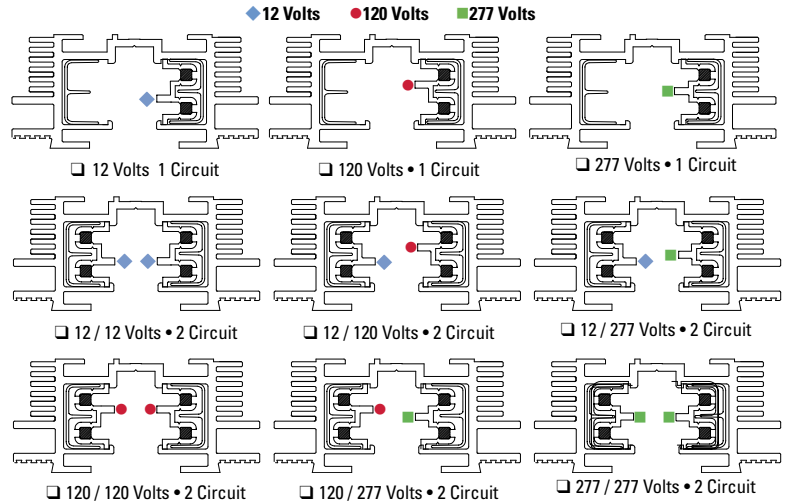

60 Amp Busway - Recessed Trimless Mounted One or Two Circuit - 12V / 120V / 277V AR60R

Catalog # _____
Type _____
Project _____

Constructed of extruded aluminum channel with a continuous insulator. Continuous access slot allows fixtures to be attached at any location, as close together or as far apart as desired. Installs seamlessly into drywall ceiling.

- ACCOMMODATES DRYWALL CEILINGS FROM 1/2" TO 1-3/8" THICK.
- CEILING MUDDING COMPOUND IS APPLIED RIGHT TO THE EDGE OF THE OPENING
- COMPATIBLE WITH ALL PROFILE SERIES FIXTURES

Busway is offered in three voltage types and in one or two circuits. Voltage can be mixed in two circuit configurations, for example: Two circuit channel with 12 Volts on one circuit and 277 Volts on the second circuit. Each circuit is rated for 300 Volts maximum. The housing serves as a 100% capacity ground.

A full selection of powerfeeds and connectors are available.

- Manufactured with 6000 series aluminum
- Can accommodate 1/2" - 1 3/8" drywall
- Provides seamless installation
- 300V Rating
- Continuous Access Slot
- Internally Polarized
- Solid Copper Conductors
- Up to 10' Support Intervals
- Durable Powder Coat Finish

U.S. Patent Number: 6,517,363

Item	Busway Length	Circuits / Voltage	Finish		
☐ AR60R 60 Amp Busway Section for Recessed Mounting 	☐ Specify Length (from 1 to 20 feet in 6" increments)	☐ 1-12 1 Circuit / 12 Volts	☐ WH White		
		☐ 1-120 1 Circuit / 120 Volts	☐ BK Black		
		☐ 1-277 1 Circuit / 277 Volts	☐ IS Industrial Silver		
		☐ 2-12-12 2 Circuit / 12 Volts + 12 Volts	☐ PT Custom Finish		
		☐ 2-12-120 2 Circuit / 12 Volts + 120 Volts			
		☐ 2-12-277 2 Circuit / 12 Volts + 277 Volts			
		☐ 2-120-120 2 Circuit / 120 Volts + 120 Volts			
		☐ 2-120-277 2 Circuit / 120 Volts + 277 Volts			
		☐ 2-277-277 2 Circuit / 277 Volts + 277 Volts			
		AR60R			

Ordering Example: AR60R - 20 - 2-12-277 - IS

Description: 60 Amp Busway Section for Recessed Mounting - 20 foot length - 2 Circuit (12 Volts + 277 Volts) - Industrial Silver Finish