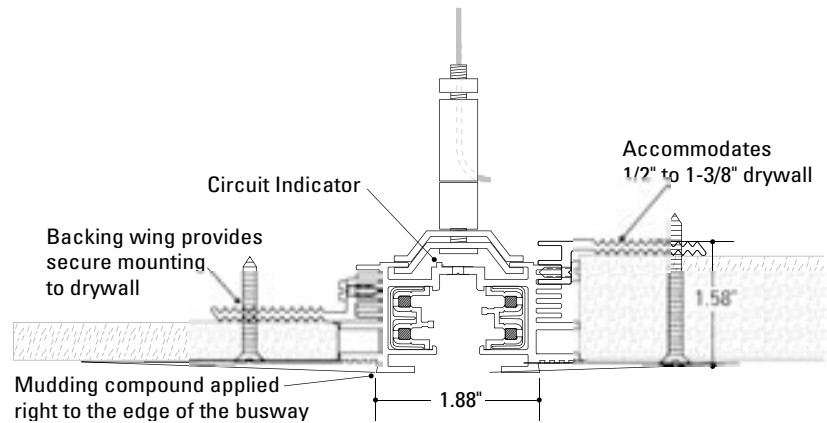

60 Amp Busway - Recessed Trimless Mounted One or Two Circuit - 12V / 120V / 277V AR60R

Catalog # _____
Type _____
Project _____

Constructed of extruded aluminum channel with a continuous insulator. Continuous access slot allows fixtures to be attached at any location, as close together or as far apart as desired. Installs seamlessly into drywall ceiling.

- ACCOMMODATES DRYWALL CEILINGS FROM 1/2" TO 1-3/8" THICK.
- CEILING MUDDING COMPOUND IS APPLIED RIGHT TO THE EDGE OF THE OPENING
- COMPATIBLE WITH ALL PROFILE SERIES FIXTURES

Busway is offered in three voltage types and in one or two circuits. Voltage can be mixed in two circuit configurations, for example: Two circuit channel with 12 Volts on one circuit and 277 Volts on the second circuit. Each circuit is rated for 300 Volts maximum. The housing serves as a 100% capacity ground.

A full selection of powerfeeds and connectors are available.

- Manufactured with 6000 series aluminum
- Can accommodate 1/2" - 1 3/8" drywall
- Provides seamless installation
- 300V Rating
- Continuous Access Slot
- Internally Polarized
- Solid Copper Conductors
- Up to 10' Support Intervals
- Durable Powder Coat Finish

U.S. Patent Number: 6,517,363

Item	Busway Length	Circuits / Voltage	Finish		
☐ AR60R 60 Amp Busway Section for Recessed Mounting 	☐ Specify Length (from 1 to 20 feet in 6" increments)	☐ 1-12 1 Circuit / 12 Volts	☐ WH White		
		☐ 1-120 1 Circuit / 120 Volts	☐ BK Black		
		☐ 1-277 1 Circuit / 277 Volts	☐ IS Industrial Silver		
		☐ 2-12-12 2 Circuit / 12 Volts + 12 Volts	☐ PT Custom Finish		
		☐ 2-12-120 2 Circuit / 12 Volts + 120 Volts			
		☐ 2-12-277 2 Circuit / 12 Volts + 277 Volts			
		☐ 2-120-120 2 Circuit / 120 Volts + 120 Volts			
		☐ 2-120-277 2 Circuit / 120 Volts + 277 Volts			
		☐ 2-277-277 2 Circuit / 277 Volts + 277 Volts			
		AR60R			

Ordering Example: AR60R - 20 - 2-12-277 - IS

Description: 60 Amp Busway Section for Recessed Mounting - 20 foot length - 2 Circuit (12 Volts + 277 Volts) - Industrial Silver Finish