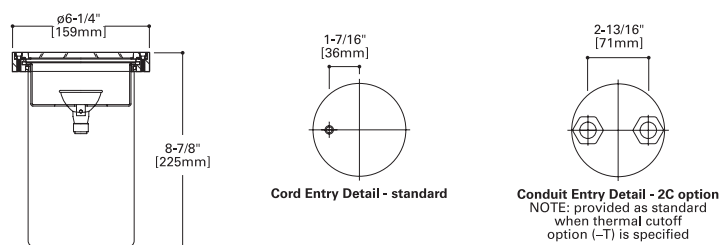

SAMPLE NUMBER: 636-75MR16-12-NBR

MODEL	SOURCE	VOLTS	FINISH	OPTIONS
636 Drive-over rated, 22° tilt / 360° pan	<i>Halogen</i> 75MR16 75W / MR16 / GU5.3 <i>12V remote transformer required - not included</i> <i>Lamp not included</i>	12	<i>Metal</i> NBR Brass	2C Two 1/2" conduit entries in lieu of standard 4' cord T Thermally rated for use outdoors in wood decking TP Tamper-resistant hardware