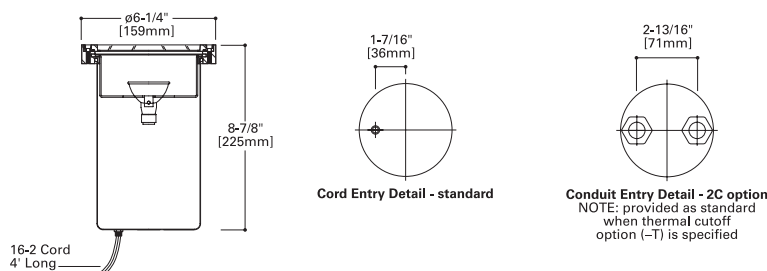

BOCA 615

50W (max)
MR16 Halogen
Low Voltage (12V)

FEATURES

- Adjustable beam: 35° tilt, 360° rotation
- Extruded aluminum recessed housing
- Machined aluminum or brass slotted aperture
- Stainless steel hardware
- Drive-over rated to 5000#
- UL / cUL listed
- Three (3) year warranty