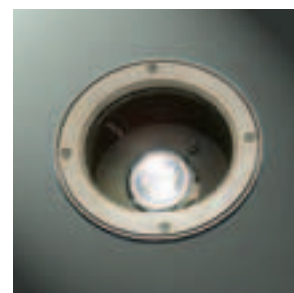

BOCA 615

50W (max)
MR16 Halogen
Low Voltage (12V)

FEATURES

- Adjustable beam: 35° tilt, 360° rotation
- Extruded aluminum recessed housing
- Machined aluminum or brass slotted aperture
- Stainless steel hardware
- Drive-over rated to 5000#
- UL / cUL listed
- Three (3) year warranty

BOCA 632

75W (max)
MR16 Halogen
Low Voltage (12V)

FEATURES

- Adjustable beam: 22° tilt, 360° rotation
- Stainless steel recessed housing
- Die-cast brass trim ring & collar
- Stainless steel hardware
- Drive-over rated to 5000#
- UL / cUL listed
- Three (3) year warranty

BOCA 636

75W (max)
MR16 Halogen
Low Voltage (12V)

FEATURES

- Adjustable beam: 22° tilt, 360° rotation
- Stainless steel recessed housing
- Die-cast slotted aperture & trim collar
- Stainless steel hardware
- Drive-over rated to 5000#
- UL / cUL listed
- Three (3) year warranty