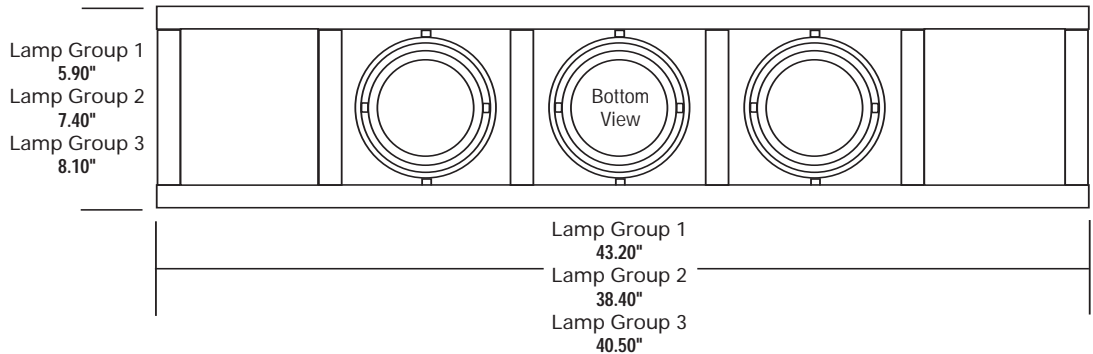

GRID CONFIGURATION "B"

This sheet is for Grid Configuration "B". To see other grid configurations, consult other Combolight Galleria Series spec sheets.

IMPORTANT: USING THIS SPEC SHEET

This fixture is dimensioned according to lamp type. Please select lamp from either Lamp Group 1, 2 or 3 - and then refer to the appropriate dimensions of fixture as shown above.

Cat. # / Description	Lamp Type	Grid Configuration	Finish	
CGSHM - Horizontal Cable Suspension	Lamp Group 1	B - Three Light	BK - Black	
	Lamp Group 2		WH - White	
	Lamp Group 3	S - Silver		
		PC - Polished Chrome		
		PT - Custom		

SPECIFY -

Optional Accessories - Details on Other Side