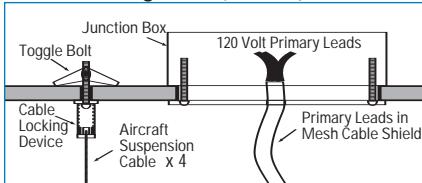

### DESCRIPTION:

A horizontally suspended, grid style multi-lamp fixture. Fixture is suspended from the ceiling with 1/16" steel cable.

### CONSTRUCTION:

All aluminum construction. Grid is made of .75" square aluminum tubing with .062" wall thickness. Perforated metal ballast enclosure for cooler operation.