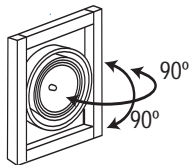

Adjustable double gimbal lamp holder accepts up to two optical accessories