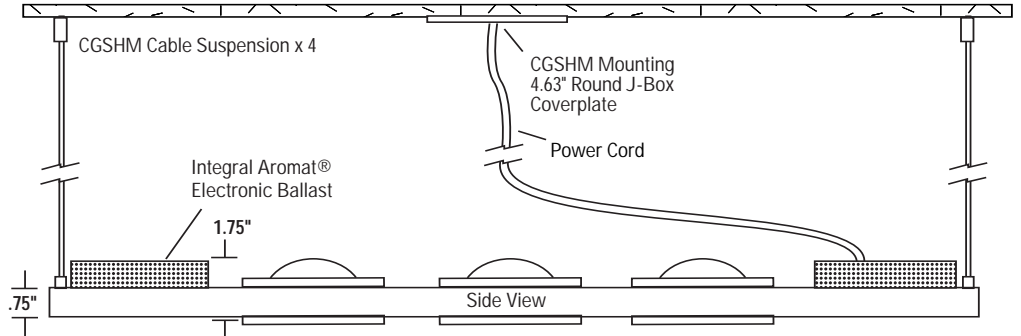

GRID CONFIGURATION "B"

This sheet is for Grid Configuration "B". To see other grid configurations, consult other Combolight Galleria Series spec sheets.

IMPORTANT: USING THIS SPEC SHEET

This fixture is dimensioned according to lamp type. Please select lamp from either Lamp Group 1, 2 or 3 - and then refer to the appropriate dimensions of fixture as shown above.

Cat. # / Description	Lamp Type	Grid Configuration	Finish	
CGSHM - Horizontal Cable Suspension	Lamp Group 1	B - Three Light	BK - Black	
	Lamp Group 2		WH - White	
	Lamp Group 3	S - Silver		
		PC - Polished Chrome		
		PT - Custom		

SPECIFY -

Optional Accessories - Details on Other Side