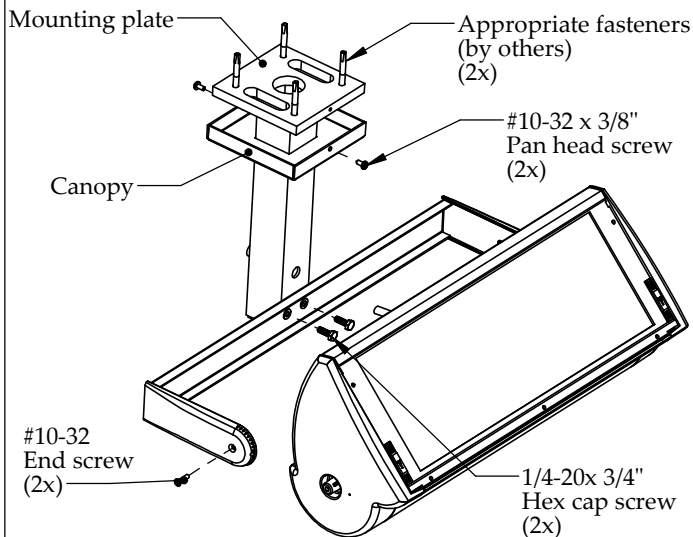

Exploded view and part call-out

Attention:
Large fixtures require additional bracing/structure around J-box to support fixture.