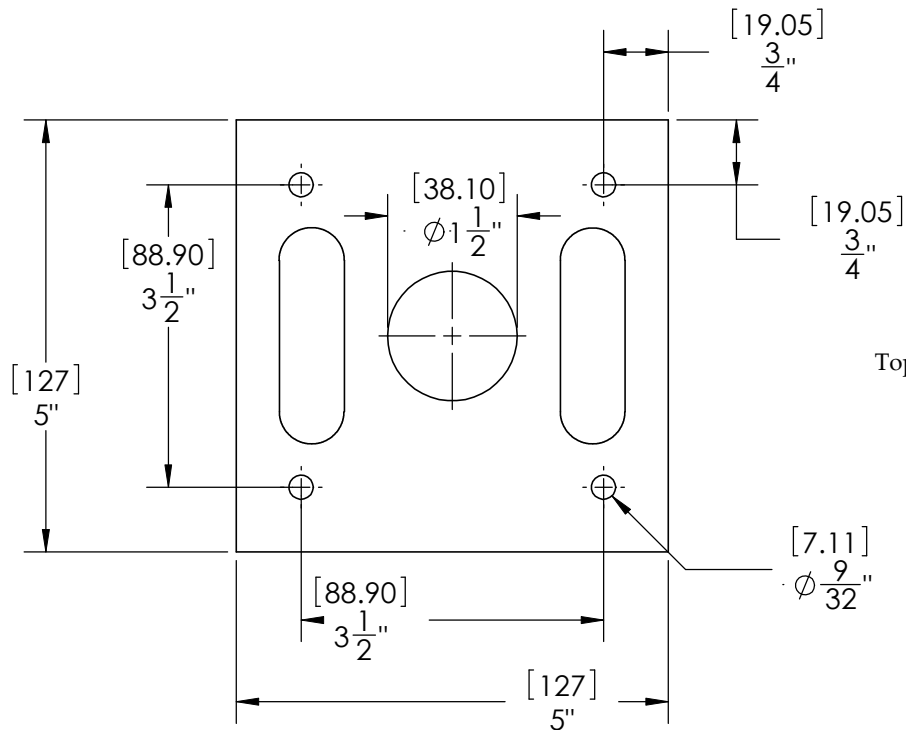

Mounting Plate Dimensions In[mm]