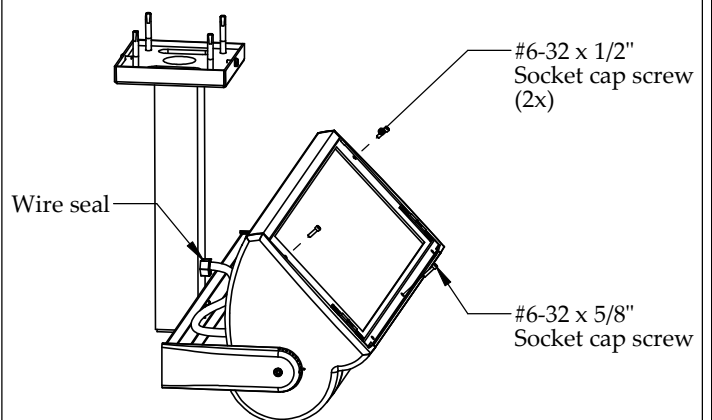

3 Sealing the fixture

1. To seal fixture, secure all socket cap screws according to sequence and torque specifications on supplementary sheet.
2. Ensure a smooth and sealed connection at wire seal.
3. For aiming instructions refer to aiming supplementary sheet