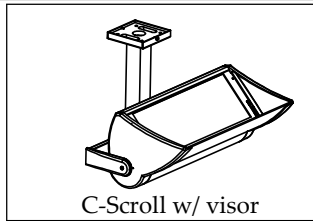

### 2 Mounting and wiring fixture

1. Loosen #6-32x 3/8" Pan head screws and allow canopy to slide down pendant.
2. Feed wires from J-box through wire ways in mounting plate and secure fixture to bracing around J-box.
3. Attach appropriate wires and ensure all connections are properly matched.
4. Replace canopy and secure with both #6-32 x3/8" Pan head screws.

### 3 Sealing the fixture

1. To seal fixture, secure all socket cap screws according to sequence and torque specifications on supplementary sheet.
2. Ensure a smooth and sealed connection at wire seal.
3. For aiming instructions refer to aiming supplementary sheet