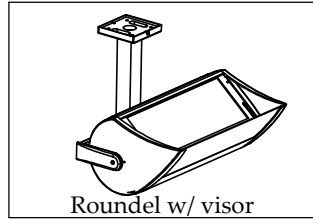

### Mounting Plate Dimensions In[mm]

Vault w/ visor

C-Scroll w/ visor

Roundel w/ visor

These installation instructions are valid with the above Ametrix styles

## Large, OUTDOOR PIR

(Pendant, 1-way, Remote ballast)  
**Visor and Non-Visor**

**Warning:** Before starting any work ensure that all sources of power are turned off. All work must meet local/national codes and be performed by a certified electrician. **Do not** mount fixtures vertically.