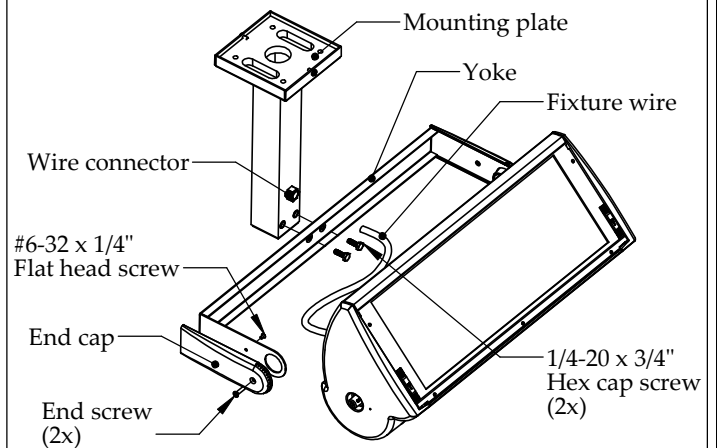

### Exploded view and part call-out

**Attention:**  
Large fixtures require additional bracing/structure around J-box to support fixture.

### 1 Securing fixture to pendant

1. Begin by removing end screw, #6-32 x 1/4" Flat head screw and end cap from one side of Yoke and remove fixture head.
2. Mount yoke to pendant with both 1/4-20 Hex cap screws.
3. Feed fixture wire through connector in pendant up through mounting plate and reattach fixture head to yoke.

### 2 Mounting and wiring fixture

1. Loosen #6-32x 3/8" Pan head screws and allow canopy to slide down pendant.
2. Feed wires from J-box through wire ways in mounting plate and secure fixture to bracing around J-box.
3. Attach appropriate wires and ensure all connections are properly matched.
4. Replace canopy and secure with both #6-32 x3/8" Pan head screws.