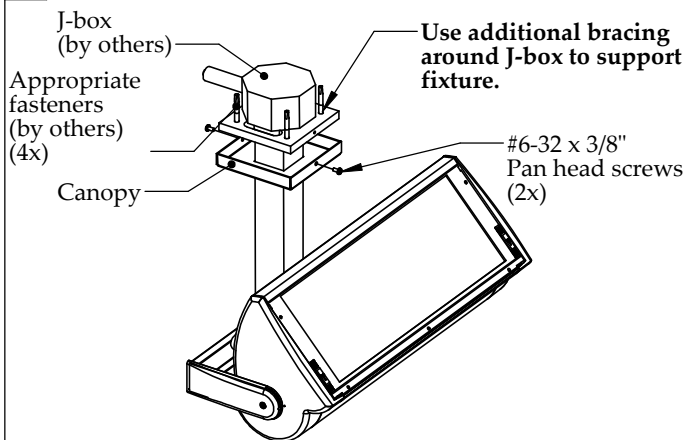

2 Mounting and wiring fixture

1. Loosen #6-32x 3/8" Pan head screws and allow canopy to slide down pendant.
2. Feed wires from J-box through wire ways in mounting plate and secure fixture to bracing around J-box.
3. Attach appropriate wires and ensure all connections are properly matched.
4. Replace canopy and secure with both #6-32 x3/8" Pan head screws.