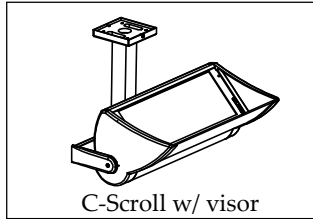

## Large, OUTDOOR P1R

(Pendant, 1-way, Remote ballast)  
Visor and Non-Visor

**Warning:** Before starting any work ensure that all sources of power are turned off. All work must meet local/national codes and be performed by a certified electrician. **Do not** mount fixtures vertically.

### Mounting Plate Dimensions In[mm]

Vault w/ visor

C-Scroll w/ visor

Roundel w/ visor

These installation instructions are valid with the above Ametrix styles