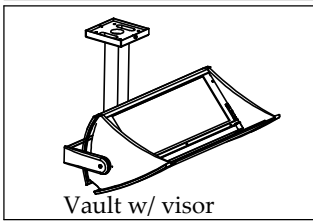

### 2 Mounting and wiring fixture

1. Loosen #6-32x 3/8" Pan head screws and allow canopy to slide down pendant.
2. Feed wires from J-box through wire ways in mounting plate and secure fixture to bracing around J-box.
3. Attach appropriate wires and ensure all connections are properly matched.
4. Replace canopy and secure with both #6-32 x3/8" Pan head screws.

### 3 Sealing the fixture

1. To seal fixture, secure all socket cap screws according to sequence and torque specifications on supplementary sheet.
2. Ensure a smooth and sealed connection at wire seal.
3. For aiming instructions refer to aiming supplementary sheet