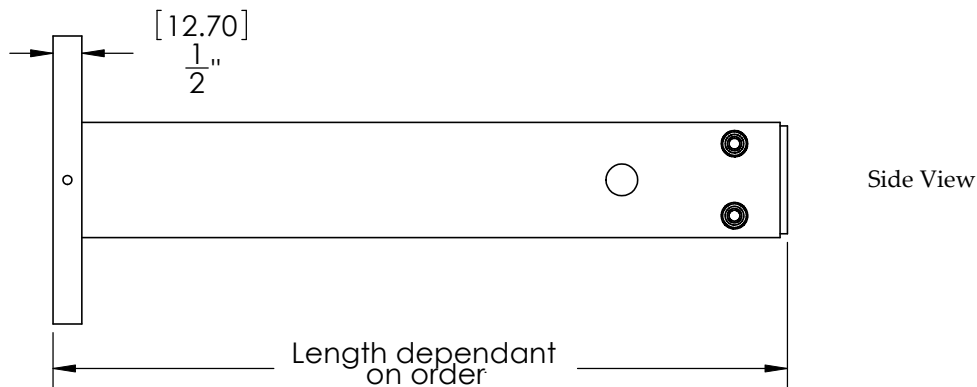

Mounting Plate Dimensions In[mm]