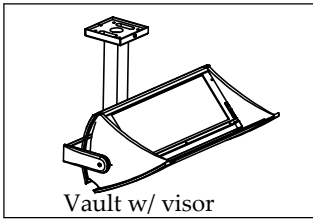

Vault w/ visor