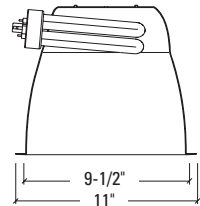

OPTIONS

- **WF**=White Painted Flange (Self Flanged only)