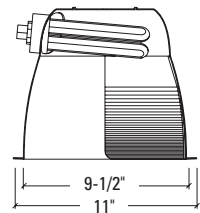

OPTIONS

- **WF**=White Painted Flange (Self Flanged only)