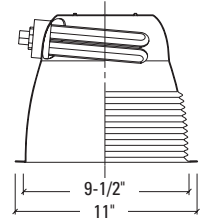

OPTIONS

- **WF**=White Painted Flange (Self Flanged only)