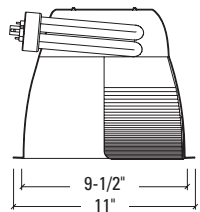

OPTIONS

- **WF**=White Painted Flange (Self Flanged only)

Ordering Example

Housing, Trim, Accessories and Lamps ordered as separate line items.

Housing

C9257E

Trim

9350LI

Accessories

HB26