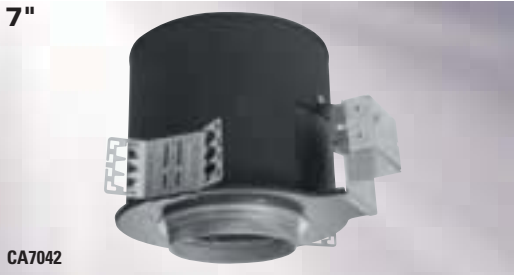

PORTFOLIO™

HOUSING

7"

CA7042

7" Adjustable 1-26/32/42 TTT

Wide beam distribution for general lighting from one vertically mounted compact fluorescent lamp. Accommodates various reflector types. Adjustable socket bracket maintains proper lamp position.

Dimensions	Length	Width	Height	Cutout
Standard Housing	18-1/8"	18"	13-3/8"	8-1/8"
Emergency	24-1/8"	20"	13-3/8"	
Chicago Plenum	18-1/8"	18"	13-3/8"	

HOUSING

CA7042=(1) 26W TTT Lamp
(1) 32W TTT Lamp
(1) 42W TTT Lamp

OPTIONS

CP=Chicago Plenum
EM=Emergency module with remote test switch

ACCESSORIES

HB26=C Channel Bar Hanger, 26" Long, Pair
HB50=C Channel Bar Hanger, 50" Long, Pair
RMB22=Wood Joist Bar Hanger, 22" Long, Pair
TRM7= Metal Trim Ring, Specify Finish*
TRR7=Rimless Trim Ring, White*
FK5=Field Installed Fuse Kit, 5 Amp
DT7=DecoTrims™*