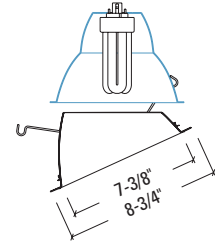

OPTIONS

WF=White Painted Flange (Self Flanged only)

Ordering Example

Housing, Trim, Accessories and Lamps ordered as separate line items.

Housing

Trim

Accessories

CA7042E

7470LI

HB26