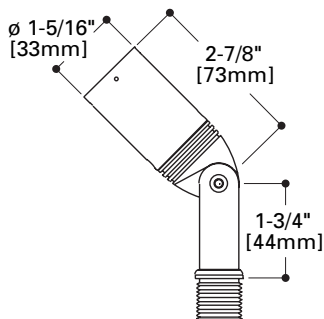

LUMIÈRE®

MONACO 2000

20W (max)
MR8 Halogen
Low Voltage (12V)

FEATURES

- 200° tilt, 360° rotation
- Precision machined materials
- Stainless steel hardware
- S.P.S. Siphon Protection System
- Holds up to 3 optical accessories
- UL / cUL listed
- Three (3) year warranty

CAMBRIA 200

20W (max)
MR8 Halogen
Low Voltage (12V)

FEATURES

- 340° tilt, 360° rotation
- Precision machined materials
- Stainless steel hardware
- S.P.S. Siphon Protection System
- Holds up to 3 optical accessories
- UL / cUL listed
- Three (3) year warranty