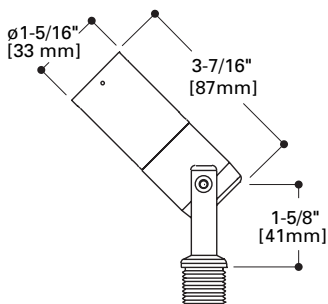

SAMPLE NUMBER: 2000-20MR8-12-BK

MODEL	SOURCE	VOLTS	FINISH
2000	1/2" NPS rear swivel <i>Halogen</i> 20MR8 20W / MR8 / GZ4 <i>12V remote transformer required - not included</i> <i>Lamp not included</i>	12	<i>Painted</i> BK Black BZ Bronze CS City silver VE Verde WT White <i>Metal</i> NBR Brass NBZ Bronze NCP Copper NSS Stainless steel

CAMBRIA 200

20W (max)
MR8 Halogen
Low Voltage (12V)

FEATURES

- 340° tilt, 360° rotation
- Precision machined materials
- Stainless steel hardware
- S.P.S. Siphon Protection System
- Holds up to 3 optical accessories
- UL / cUL listed
- Three (3) year warranty