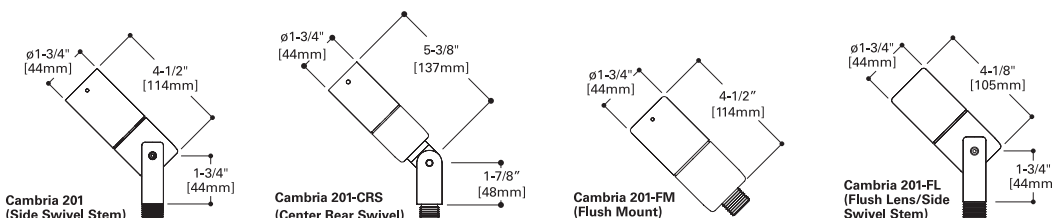

SAMPLE NUMBER: 200-20MR8-12-BK

MODEL	SOURCE	VOLTS	FINISH
200	1/2" NPS rear swivel stem <i>Halogen</i> 20MR8 20W / MR8 / GZ4 <i>12V remote transformer required - not included</i> <i>Lamp not included</i>	12	<i>Painted</i> BK Black BZ Bronze CS City silver VE Verde WT White <i>Metal</i> NBR Brass NBZ Bronze NCP Copper NSS Stainless steel

CAMBRIA 201

35W (max)
MR11 Halogen
Low Voltage (12V)

FEATURES

- 340° tilt, 360° rotation
- Precision machined materials
- Stainless steel hardware
- S.P.S. Siphon Protection System
- Holds up to 3 optical accessories
- UL / cUL listed
- Three (3) year warranty