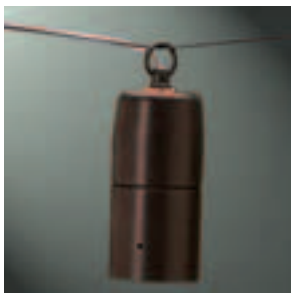

LUMIÈRE®

CAMBRIA 213

50W (max)
MR16 Halogen
Low Voltage (12V)

FEATURES

- Includes integral ring for hanging
- Precision machined housing & hood
- Stainless steel hardware
- S.P.S. Siphon Protection System
- Holds up to 3 optical accessories
- UL / cUL listed
- Three (3) year warranty