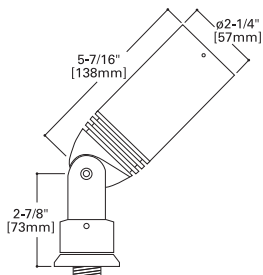

LUMIÈRE®

CAMBRIA 213

50W (max)
MR16 Halogen
Low Voltage (12V)

FEATURES

- Includes integral ring for hanging
- Precision machined housing & hood
- Stainless steel hardware
- S.P.S. Siphon Protection System
- Holds up to 3 optical accessories
- UL / cUL listed
- Three (3) year warranty

SAMPLE NUMBER: 213-50MR16-12-BK

MODEL	SOURCE	VOLTS	FINISH
213	Halogen 50MR16 50W / MR16 / GU5.3 <i>12V remote transformer required - not included Lamp not included</i>	12	Painted BK Black BZ Bronze CS City silver VE Verde WT White Metal NBR Brass NCP Copper

MONACO 2003

50W (max)
MR16 Halogen
Low Voltage (12V)

FEATURES

- 200° tilt, 360° rotation
- Precision machined materials
- Stainless steel hardware
- S.P.S. Siphon Protection System
- Holds up to 3 optical accessories
- UL / cUL listed
- Three (3) year warranty

SAMPLE NUMBER: 2003-50MR16-12-BK

MODEL	SOURCE	VOLTS	FINISH
2003	Halogen 50MR16 50W / MR16 / GU5.3 <i>12V remote transformer required - not included Lamp not included</i>	12	Painted BK Black BZ Bronze CS City silver VE Verde WT White Metal NBR Brass NBZ Bronze NCP Copper NSS Stainless steel

CAMBRIA 203

50W (max)
MR16 Halogen
Low Voltage (12V)

FEATURES

- 340° tilt, 360° rotation
- Precision machined materials
- Stainless steel hardware
- S.P.S. Siphon Protection System
- Holds up to 3 optical accessories
- UL / cUL listed
- Three (3) year warranty

SAMPLE NUMBER: 203-50MR16-12-BK

MODEL	SOURCE	VOLTS	FINISH
203	Halogen 50MR16 50W / MR16 / GU5.3 <i>12V remote transformer required - not included Lamp not included</i>	12	Painted BK Black BZ Bronze CS City silver VE Verde WT White Metal NBR Brass NBZ Bronze NCP Copper NSS Stainless steel
203-CRS	1/2" NPS center rear swivel		
203-FM	1/2" NPS rear flush mount		
203-FL	1/2" NPS side swivel stem / flush lens