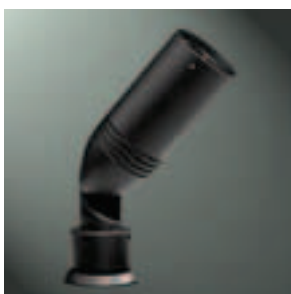

SAMPLE NUMBER: 213-50MR16-12-BK

MODEL	SOURCE	VOLTS	FINISH
213	Halogen 50MR16 50W / MR16 / GU5.3 <i>12V remote transformer required - not included Lamp not included</i>	12	Painted BK Black BZ Bronze CS City silver VE Verde WT White Metal NBR Brass NCP Copper

MONACO 2003

50W (max)
MR16 Halogen
Low Voltage (12V)

FEATURES

- 200° tilt, 360° rotation
- Precision machined materials
- Stainless steel hardware
- S.P.S. Siphon Protection System
- Holds up to 3 optical accessories
- UL / cUL listed
- Three (3) year warranty