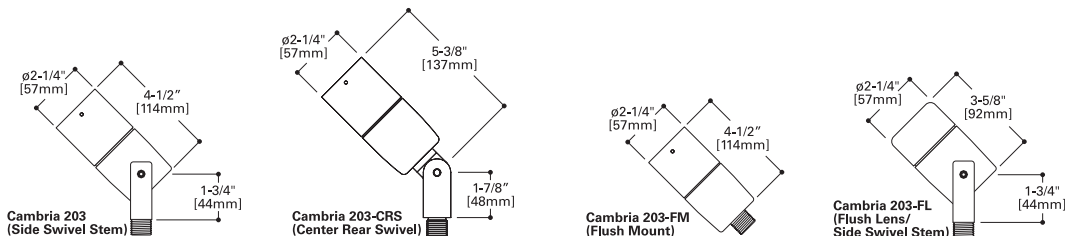

SAMPLE NUMBER: 203-50MR16-12-BK

MODEL	SOURCE	VOLTS	FINISH
203	Halogen 50MR16 50W / MR16 / GU5.3 <i>12V remote transformer required - not included Lamp not included</i>	12	Painted BK Black BZ Bronze CS City silver VE Verde WT White Metal NBR Brass NBZ Bronze NCP Copper NSS Stainless steel
203-CRS	1/2" NPS center rear swivel		
203-FM	1/2" NPS rear flush mount		
203-FL	1/2" NPS side swivel stem / flush lens