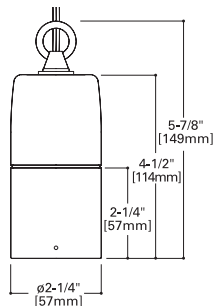

LUMIÈRE®

CAMBRIA 213

50W (max)
MR16 Halogen
Low Voltage (12V)

FEATURES

- Includes integral ring for hanging
- Precision machined housing & hood
- Stainless steel hardware
- S.P.S. Siphon Protection System
- Holds up to 3 optical accessories
- UL / cUL listed
- Three (3) year warranty

SAMPLE NUMBER: 213-50MR16-12-BK

MODEL	SOURCE	VOLTS	FINISH
213	Halogen 50MR16 50W / MR16 / GU5.3 <i>12V remote transformer required - not included Lamp not included</i>	12	Painted BK Black BZ Bronze CS City silver VE Verde WT White Metal NBR Brass NCP Copper

MONACO 2003

50W (max)
MR16 Halogen
Low Voltage (12V)

FEATURES

- 200° tilt, 360° rotation
- Precision machined materials
- Stainless steel hardware
- S.P.S. Siphon Protection System
- Holds up to 3 optical accessories
- UL / cUL listed
- Three (3) year warranty

SAMPLE NUMBER: 2003-50MR16-12-BK

MODEL	SOURCE	VOLTS	FINISH
2003	Halogen 50MR16 50W / MR16 / GU5.3 <i>12V remote transformer required - not included Lamp not included</i>	12	Painted BK Black BZ Bronze CS City silver VE Verde WT White Metal NBR Brass NBZ Bronze NCP Copper NSS Stainless steel

CAMBRIA 203

50W (max)
MR16 Halogen
Low Voltage (12V)

FEATURES

- 340° tilt, 360° rotation
- Precision machined materials
- Stainless steel hardware
- S.P.S. Siphon Protection System
- Holds up to 3 optical accessories
- UL / cUL listed
- Three (3) year warranty

SAMPLE NUMBER: 203-50MR16-12-BK

MODEL	SOURCE	VOLTS	FINISH
203	Halogen 50MR16 50W / MR16 / GU5.3 <i>12V remote transformer required - not included Lamp not included</i>	12	Painted BK Black BZ Bronze CS City silver VE Verde WT White Metal NBR Brass NBZ Bronze NCP Copper NSS Stainless steel
203-CRS	1/2" NPS center rear swivel		
203-FM	1/2" NPS rear flush mount		
203-FL	1/2" NPS side swivel stem / flush lens