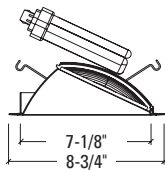

FINISH

- **LI**=Low Iridescent Clear
- **H**=Haze
- **WMH**=Warm Haze
- **G**=Gold
- **WH**=Wheat
- **W**=Gloss White
- **GP**=Graphite
- **GPH**=Graphite Haze
- **K**=Cognac
- **KH**=Cognac Haze

OPTIONS

- **WF**=White Painted Flange (Self Flanged only)