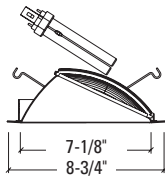

TRIM

- **7491**=Self Flanged
- **7493**=Metal Trim Ring, White