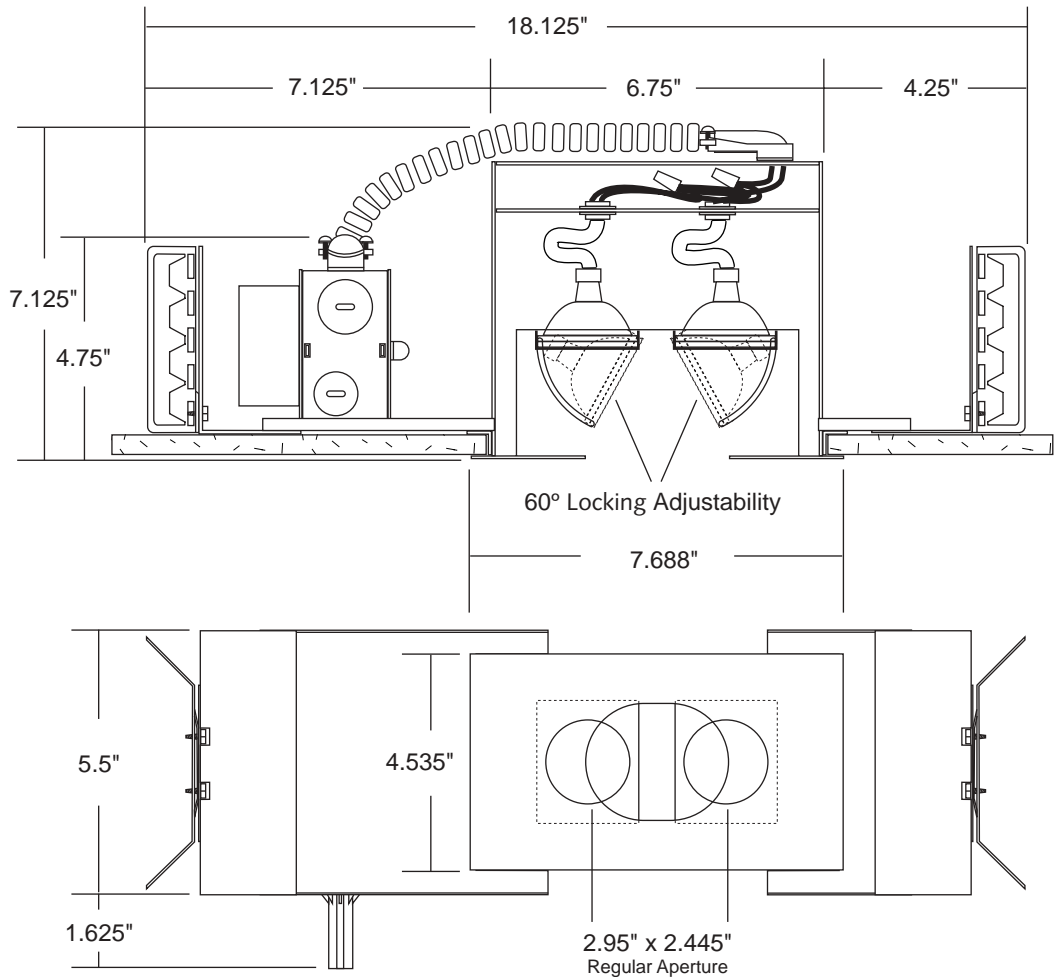

Type:

Project:

Combo Mini Recessed Wall Accent
Two (2) Light 60° Adjustable
New Construction Housing - 7.13" Height
12V Bi-Pin Base MR16 Lamp 75 Watts Max.

CM2W

CM2B

CM2S

Recessed adjustable trim suitable for wall wash and wall accent applications.

Ultra low profile trim flange for minimum ceiling architecture interference. Provides a sleek, architectural look.

Trim has a durable powder coat finish.

Inside of trim and lamp holder finished with flat black powder coat for reduced lamp glare.

Trim is retained in housing with heavy duty torsion spring clip.

All ComboMini™ fixtures can accept up to two (2) optical accessories per lamp.

Housing Construction:
Plaster frame and housing are 18 gauge CRS with durable powder coat finish.

Integral electronic transformer with 14 gauge CRS galvanized J-Box assembly. External thermal protection. UL listed for through branch wiring for 8 #12, 90°C supply conductors or 60°C supply conductors for end of run.