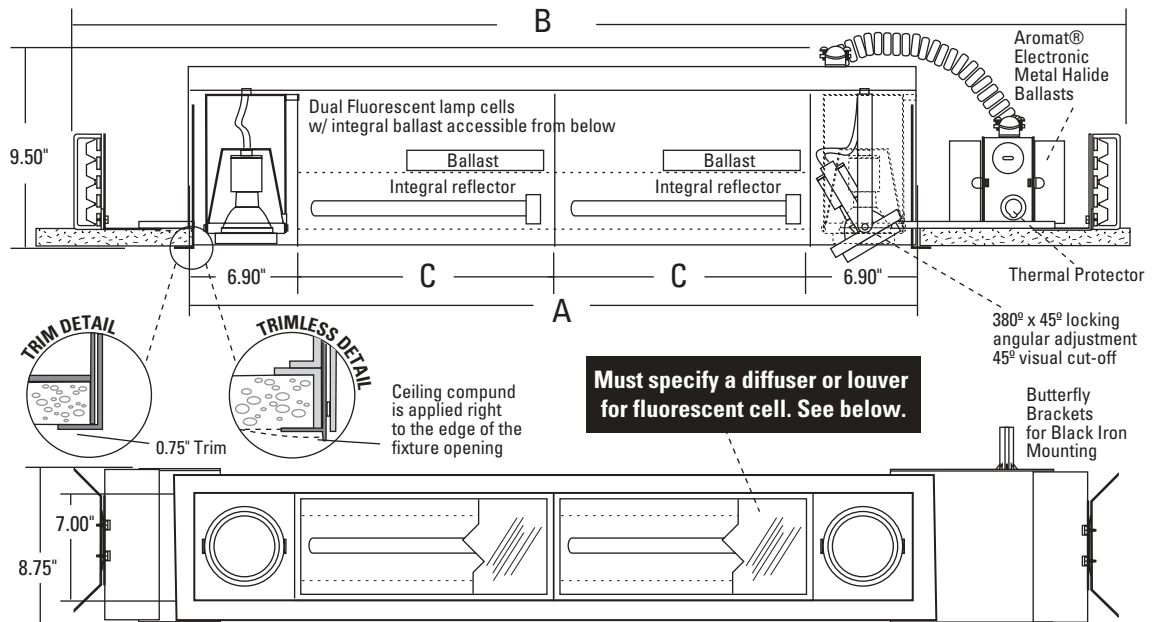

Catalog # _____
Type _____
Project _____

DESCRIPTION:

An adjustable recessed fixture suitable for multiple downlighting applications with one point of electrical entry. Mixes the use of metal halide lamps with fluorescent lamps. Powder coat finish on housing & lamp assembly.

CONSTRUCTION:

Housing, Plaster Frame & Trim Assembly: 18 gauge CRS. J-Box Assembly: 16 gauge CRS (galvanized). Fixture is offered with a .75" ceiling trim or as a trimless fixture. Can accommodate 0.50" to 1.00" ceiling thickness.

LAMP ASSEMBLY:

Two Metal Halide lamp cells with two fluorescent lamp cells. Can accept up to two optical accessories. 380° x 45° locking lamp adjustment. Provides 45° visual cut-off.

SYSTEM PROTECTION:

Thermal protection provided to guard against overheating, and misuse of insulation over and around fixture. Vent holes in housing provide cooler operation

ELECTRICAL:

Fixture is two circuit.
Circuit 1: Integral Aromat® electronic metal halide ballasts for metal halide lamps.

Circuit 2: Integral electronic ballasts for fluorescent lamps.
Lutron® dimming ballasts available upon request.

Junction box is UL listed for through branch wiring, for 8 #12, 90°C supply conductors or 60°C for end of run (access above ceiling not required).

Made in the USA.

Custom configurations are available with Combo Classic fixtures. Also available with T8 fluorescent lamps. Consult RSA for details

Fluorescent >>	BX40	BX50	PLL80	PLT26	PLT32	PLT42	T528	T535	T5HO39	T5HO54
Lamp Group 2	A 65.18"	65.18"	65.18"	30.18"	31.18"	33.18"	112.18"	136.18"	88.18"	112.18"
Metal Halide	B 81.98"	81.98"	81.98"	46.98"	47.98"	49.98"	128.98"	152.98"	104.48"	128.98"
	C 25.50"	25.50"	25.50"	8.00"	8.50"	9.50"	49.00"	61.00"	37.00"	49.00"

ORDERING EXAMPLE: CR220M39 E BX40 BK WH 120

= Two PAR20 Metal Halide 39W lamps with Two BIAx® 40W Fluorescent • Black Interior • White Trim • 120 volts

Optional Accessories - See RSA Combo Classic accessory page for details.	Fluorescent Diffusers and Louvers - Please specify
Baffle	☐ TWD - Textured White Diffuser
Snoots	☐ CB1 - 2" Parabolic Louver
Louvers	☐ MPD - Conical Prism Diffuser
Lenses	☐ CB2 - 1" Parabolic Louver

Item # / Lamp Type	Configuration	Fluorescent Lamp Cell	Interior Finish	Trim Finish	Voltage
Lamp Group 2 Metal Halide	CR220M39 - PAR20MH 39W	BX40 - 40W BIAx®	BK - Black	BK - Black	120 - 120 Volts
	CR230M39 - PAR30MH 39W	BX50 - 50W BIAx®	WH - White	WH - White	277 - 277 Volts
	CR230M70 - PAR30MH 70W	PLL80 - 80W PL-L	S - Silver	S - Silver	
		PLT26 - 26W PL-T	PT - Custom	PT - Custom	
		PLT32 - 32W PL-T		TR - Trimless	
		PLT42 - 42W PL-T			
		T528 - 28W T5			
		T535 - 35W T5			
		T5HO39 - 39W T5HO			
		T5HO54 - 54W T5HO			

T8 lamps also available

SPECIFY -

RSA LIGHTING LLC 9660 - 9700 TOPANGA CANYON BLVD. CHATSWORTH CA. 91311
TOLL FREE: 800-356-3030 • 818-349-3030 • FAX: 818-349-3031 • www.rsalighting.com
©2003 RSA Lighting LLC All Rights Reserved • Specifications subject to change without notice.

Download from Www.Somanuals.com. All Manuals Search And Download.