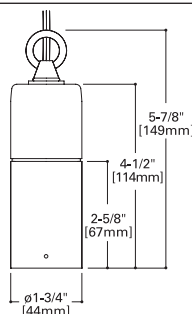

CAMBRIA 212

35W (max)
MR11 Halogen
Low Voltage (12V)

FEATURES

- Includes integral ring for hanging
- Precision machined housing & hood
- Stainless steel hardware
- S.P.S. Siphon Protection System
- Holds up to 3 optical accessories
- UL / cUL listed
- Three (3) year warranty

SAMPLE NUMBER: 212-35MR11-12-BK

MODEL	SOURCE	VOLTS	FINISH
212 Hanging downlight	<i>Halogen</i> 35MR11 35W / MR11 / GU4 <i>12V remote transformer required - not included</i> <i>Lamp not included</i>	12	<i>Painted</i> BK Black BZ Bronze CS City silver VE Verde WT White <i>Metal</i> NBR Brass NCP Copper