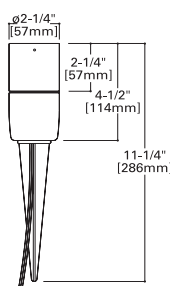

CAMBRIA 230

50W (max)
MR16 Halogen
Low Voltage (12V)

FEATURES

- Includes cast zinc mounting spike
- Precision machined housing & hood
- Stainless steel hardware
- S.P.S. Siphon Protection System
- Holds up to 3 optical accessories
- UL / cUL listed
- Three (3) year warranty

SAMPLE NUMBER: 230-50MR16-12-BK

MODEL	SOURCE	VOLTS	FINISH
230 Simple directional uplight	<i>Halogen</i> 50MR16 50W / MR16 / GU5.3 <i>12V remote transformer required - not included</i> <i>Lamp not included</i>	12	<i>Painted</i> BK Black BZ Bronze CS City silver VE Verde WT White <i>Metal</i> NBR Brass NCP Copper