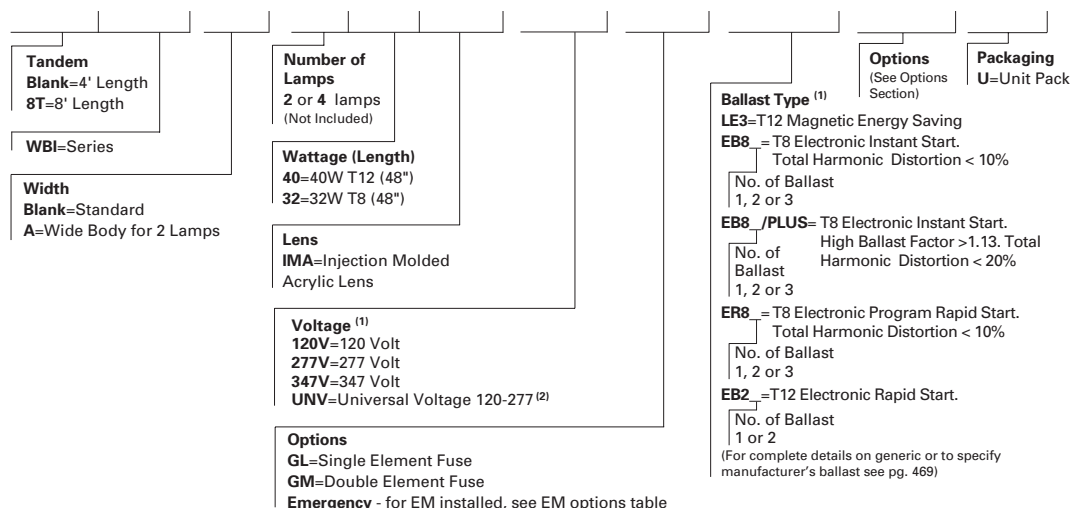

SURFACE WRAPAROUND INJECTION MOLDED REFRACTOR

ORDERING INFORMATION

SAMPLE NUMBER: WBI-2321MA-120V-EB81-U

- Equipped with energy saving ballasts/complies with federal energy efficiency standards
- Low profile
- Low brightness
- One piece injection molded acrylic refractor
- Concealed positive metal latch/hinge
- Refractor hinges either side
- Die formed housing
- Baked white enamel finish
- Surface or stem mounting, single or continuous row ⁽³⁾
- Also available in tandem 8' lengths
- UL/CUL Listed. Suitable for damp locations.

NOTES: ⁽¹⁾Products also available in non-US voltages and frequencies for international markets. ⁽²⁾Not available when specifying emergencies, voltage must be specific. ⁽³⁾2 point suspension recommended.