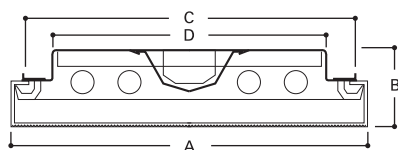

DIMENSIONS

NOMINAL LENGTH	A	B	C	D
4'/8' 2 Lamp	12" (305mm)	3-1/4" (83mm)	11" (279mm)	8-3/16" (208mm)
4'/8' 4 Lamp	16" (406mm)	3-1/4" (83mm)	15" (381mm)	12-13/16" (310mm)

DESCRIPTION

The WBI Wraparound Series offers a low profile housing and one-piece injection molded refractor with a concealed metal latch/hinge assembly. This energy efficient luminaire features an IMA refractor designed for optimum brightness control while maintaining architectural appeal and aesthetics in a surface mounted luminaire. The WBI Series has been designed to meet any specification requirement when a surface or pendant mounted luminaire is needed. The WBI is ideal for such applications as commercial office spaces, schools, hospitals and merchandising areas.

WBI SERIES

4' or 8' Surface
2 or 4 Lamp
Wraparound

SURFACE WRAPAROUND INJECTION MOLDED REFRACTOR

ORDERING INFORMATION

SAMPLE NUMBER: WBI-2321MA-120V-EB81-U

- Equipped with energy saving ballasts/complies with federal energy efficiency standards
- Low profile
- Low brightness
- One piece injection molded acrylic refractor
- Concealed positive metal latch/hinge
- Refractor hinges either side
- Die formed housing
- Baked white enamel finish
- Surface or stem mounting, single or continuous row ⁽³⁾
- Also available in tandem 8' lengths
- UL/CUL Listed. Suitable for damp locations.