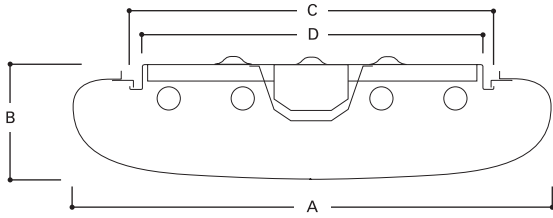

DIMENSIONS

DESCRIPTION

The floating appearance of the Softside compliments any decor with full, low brightness illumination. The soft floating profile of the frameless diffuser provides an appearance that is in tune with today's residential and commercial environments. With a wide variety of modular shapes and sizes, there is a Decorative Softside fixture for virtually every space and decorating possibility. The fixtures add the right touch to the kitchen, den, living room, bathroom, office or recreation room.

WTS SERIES

1-1/2' x 2', 1' x 4',
1-1/2' x 4', or
2' x 2' Decorative
2 or 4 Lamp

CATALOG NUMBER	NOMINAL SIZE	LAMP TYPE	A	B	C	D
WTS-417	1-1/2' x 2'	4F17	17" (432mm)	4-1/2" (114mm)	13-3/4" (349mm)	12-3/4" (324mm)
WTS-2U6T8	2' x 2'	2FU32	26" (624mm)	4-1/2" (114mm)	24-1/2" (622mm)	22-5/16" (567mm)
WTS-232	1' x 4'	2F32	11-1/2" (292mm)	4-1/2" (114mm)	8-1/4" (210mm)	7-1/4" (184mm)
WTS-432	1-1/2' x 4'	4F32	17" (432mm)	4-1/2" (114mm)	13-3/4" (349mm)	12-3/4" (324mm)

ORDERING INFORMATION

SAMPLE NUMBER: WTS-432-D-W-120V-EB81-U

NOTES: ⁽¹⁾Products also available in non-US voltages and frequencies for international markets. ⁽²⁾Not available when specifying emergencies, voltage must be specific. ⁽³⁾Outboard socket position standard on 2-lamp. ⁽⁴⁾Not available for 2' version.