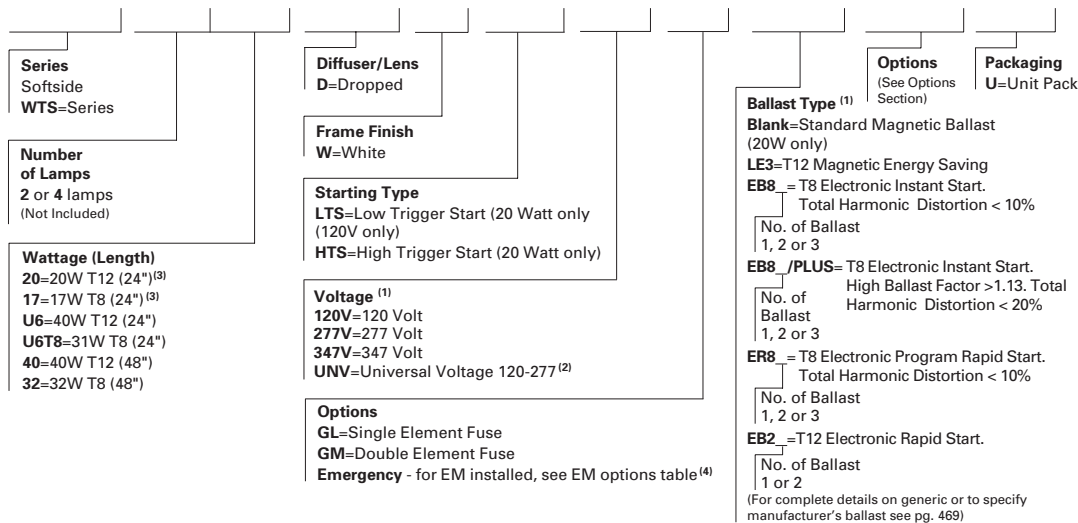

ORDERING INFORMATION

SAMPLE NUMBER: WTS-432-D-W-120V-EB81-U

NOTES: ⁽¹⁾Products also available in non-US voltages and frequencies for international markets. ⁽²⁾Not available when specifying emergencies, voltage must be specific. ⁽³⁾Outboard socket position standard on 2-lamp. ⁽⁴⁾Not available for 2' version.

For complete product data, reference the Fluorescent Specification binder. Specifications & dimensions subject to change without notice. Consult your Cooper Lighting Representative for availability and ordering information.

Download from Www.Somanuals.com. All Manuals Search And Download.

MODULAR FLUORESCENT SOFTSIDE CLOUD

- Utilizes Dur-illum lens technology which eliminates breakage when using acrylic lens
- Dur-illum 2200 material is naturally resistant to color shifts when exposed to UV typical of fluorescent lamps (lens will not yellow).
- The new white clips eliminate existing shadows while reducing sharp edges and promoting safe handling.
- Equipped with energy saving ballasts/complies with federal energy efficiency standards
- Soft floating cloud appearance for full illumination
- Die formed steel housing/baked white finish
- Variety of modular shapes and sizes
- Lift and shift frame assembly for ease of service and re-lamping
- Tuff-r-Puff durable acrylic lens
- UL/CUL Listed. Suitable for damp locations.