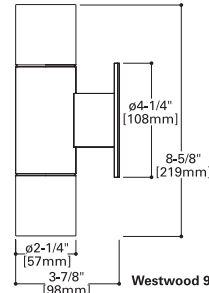

Westwood 904

Westwood 904-2

SAMPLE NUMBER: 904-50MR16-12-BK

MODEL	SOURCE	VOLTS	FINISH	OPTIONS
904 Up or downlight	<i>Halogen</i> 50MR16 50W / MR16 / GU5.3	12	<i>Painted</i>	
904-2 Combination up/down light	12V remote transformer required - not included <i>Lamp not included</i>		BK Black BZ Bronze CS City silver VE Verde WT White	
			<i>Metal</i> NBR Brass NCP Copper NSS Stainless steel	

Download from www.Somanuals.com. All Manuals Search And Download.