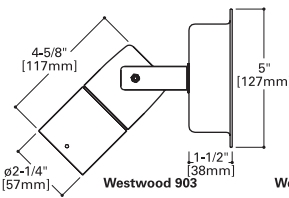

Westwood 903-2

Westwood 903