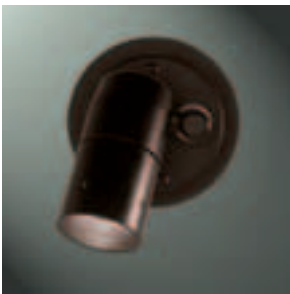

903-2

WESTWOOD 903

50W (max) per head
MR16 Halogen
Line Voltage w/ integral 12V transformer

FEATURES

- Integral 12V step-down transformer
- Machined housing, hood & stem, spun canopy
- Stainless steel hardware
- S.P.S. Siphon Protection System
- Holds up to 3 optical accessories
- UL / cUL listed
- Three (3) year warranty