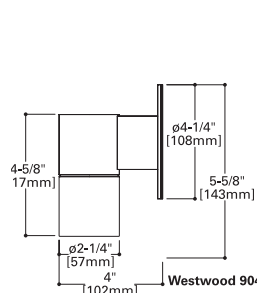

Westwood 904