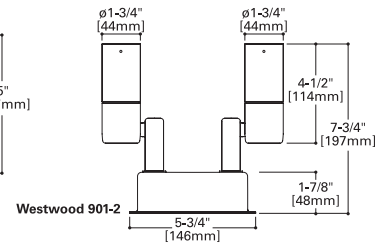

Westwood 901-2

SAMPLE NUMBER: 901-35MR11-120/12-BK

MODEL	SOURCE	VOLTS	FINISH	OPTIONS
901 1 fixture head	<i>Halogen</i> 35MR11 35W / MR11 / GU4	120/12	<i>Painted</i>	
901-2 2 fixture heads	12V integral transformer included <i>Lamp not included</i>		BK Black BZ Bronze CS City silver VE Verde WT White	DC D.C. bayonet base in lieu of GU4 bi-pin
			<i>Metal</i> NBR Brass NCP Copper