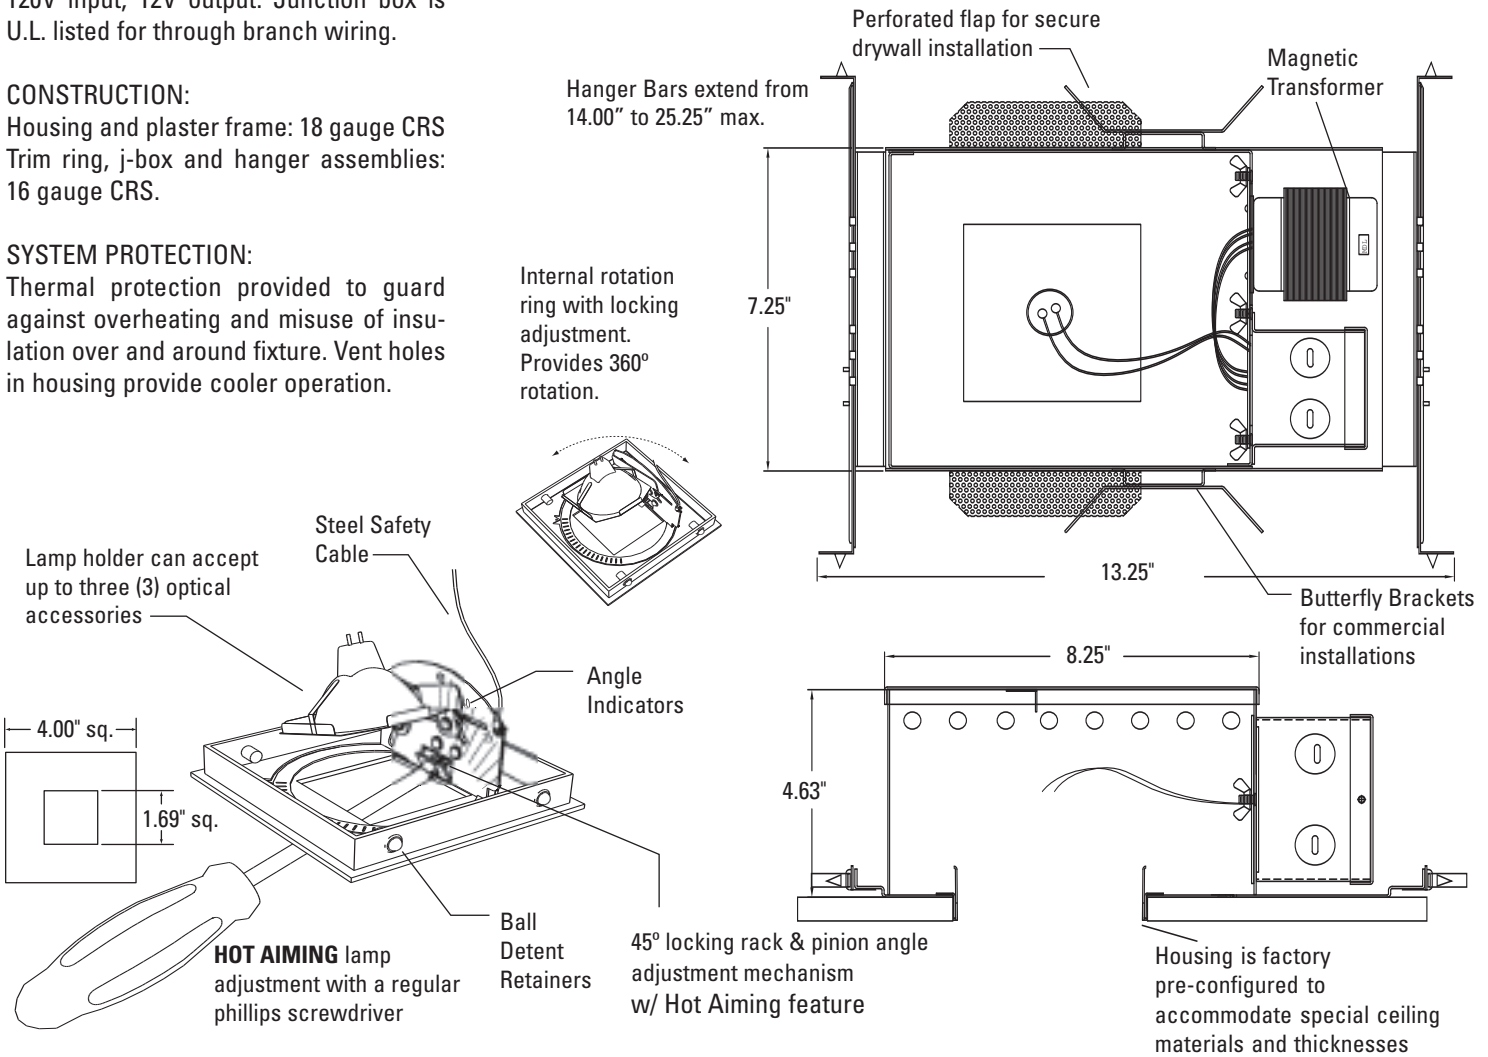

DESCRIPTION:

Recessed square trimless fixture. 360° rotational adjustability and 45° (0° vertical to 45° tilt) angle adjust with angle locking mechanism in trim.

ELECTRICAL:

120V input, 12V output. Junction box is U.L. listed for through branch wiring.

CONSTRUCTION:

Housing and plaster frame: 18 gauge CRS
Trim ring, j-box and hanger assemblies: 16 gauge CRS.

SYSTEM PROTECTION:

Thermal protection provided to guard against overheating and misuse of insulation over and around fixture. Vent holes in housing provide cooler operation.

SPECIAL CEILING HOUSING

- SUITABLE FOR SPECIAL CEILING TYPES SUCH AS WOOD OR MARBLE
- APERTURE RING DEPTH IS FACTORY CONFIGURED TO ACCOMMODATE SPECIFIED CEILING THICKNESS UP TO 1-1/2"
- HOUSING REQUIRES PRECISE 4.141" DIAMETER CEILING CUT-OUT FOR ROUND TRIM OR 4.141" X 4.141" CEILING CUT-OUT FOR SQUARE TRIM

Item #	Description	Finish	Voltage / Wattage
QCT-1875WH / QCT-907-SP	Quiet Ceiling Series Adjustable Square Trimless Fixture with Special Ceiling Housing w/ Magnetic Transformer	White	12V / 75W Max.
QCT-1875BK / QCT-907-SP		Black	
QCT-1875S / QCT-907-SP		Silver	
QCT-1875SS / QCT-907-SP		Stainless Steel	
QCT-1875PM / QCT-907-SP		Primer	