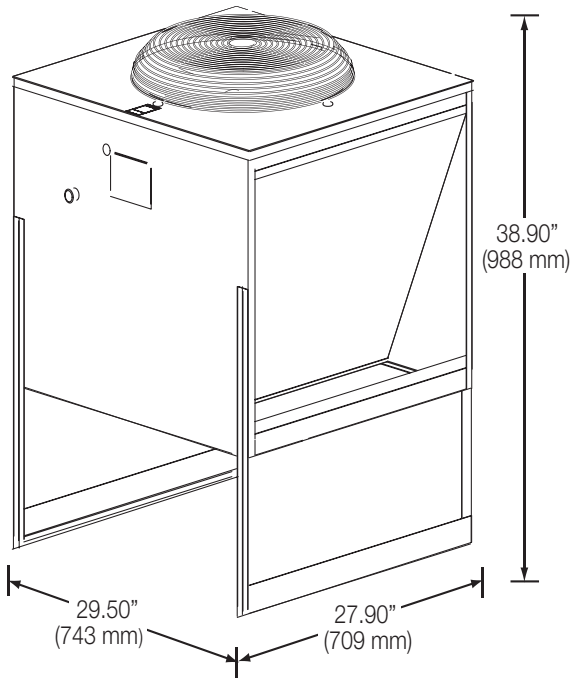

RC05001, 06002, 08002, 14002C, 21002C

OPTIONS AND ACCESSORIES

MODEL NO.	Description	Shipping Weight lbs (kg)
RT25	25' ft (7.6 m) Precharged Tubing Kit for R404A models	13 (6)
RT40	40' ft (12.0 m) Precharged Tubing Kit for R404A models	18 (8)
RT60	60' ft (18.2 m) Precharged Tubing Kit for R404A models	26 (12)

SPECIFICATIONS

MODEL NO.	Description	Voltage Characteristics	Shipping Weight lbs (kg)
RC05001	Remote Condenser for one model CCM522R, 530R	115/60/1	122 (55)
RC06002	Remote Condenser for one model CCM630R	208-230/50-60/1	124 (56)
RC08002	Remote Condenser for one model CCM1448R, CCM1530R	208-230/50-60/1	124 (56)
RC14002C	Remote Condenser for one model CCM1448R, CCM1530R	208-230/50-60/1	126 (57)
RC21002C	Remote Condenser for one model CCM1848R, CCM2148R	208-230/50-60/1	145 (66)
RT25	25' ft (7.6 m) Precharged Tubing Kit for R404A models		13 (6)
RT-345-404	45' ft (13.7 m) Precharged Tubing Kit for R404A models		19 (9)
RT60	60' ft (18.2 m) Precharged Tubing Kit for R404A models		26 (12)