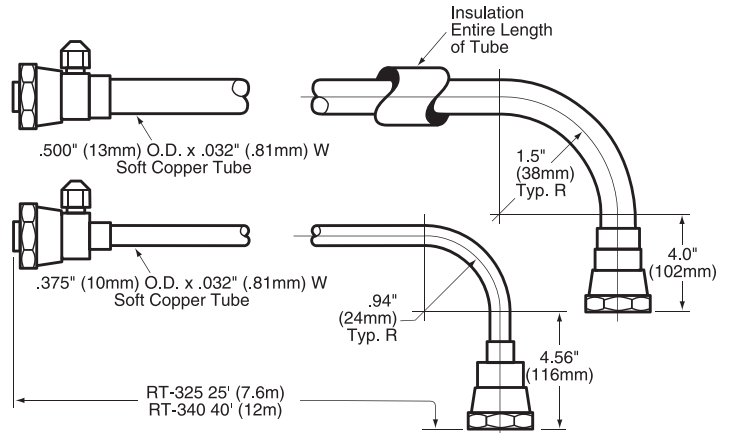

RC05001, 06002, 08002, 14002C, 21002C

OPTIONS AND ACCESSORIES

MODEL NO.	Description	Shipping Weight lbs (kg)
RT25	25' ft (7.6 m) Precharged Tubing Kit for R404A models	13 (6)
RT40	40' ft (12.0 m) Precharged Tubing Kit for R404A models	18 (8)
RT60	60' ft (18.2 m) Precharged Tubing Kit for R404A models	26 (12)

SPECIFICATIONS

MODEL NO.	Description	Voltage Characteristics	Shipping Weight lbs (kg)
RC05001	Remote Condenser for one model CCM522R, 530R	115/60/1	122 (55)
RC06002	Remote Condenser for one model CCM630R	208-230/50-60/1	124 (56)
RC08002	Remote Condenser for one model CCM1448R, CCM1530R	208-230/50-60/1	124 (56)
RC14002C	Remote Condenser for one model CCM1448R, CCM1530R	208-230/50-60/1	126 (57)
RC21002C	Remote Condenser for one model CCM1848R, CCM2148R	208-230/50-60/1	145 (66)
RT25	25' ft (7.6 m) Precharged Tubing Kit for R404A models		13 (6)
RT-345-404	45' ft (13.7 m) Precharged Tubing Kit for R404A models		19 (9)
RT60	60' ft (18.2 m) Precharged Tubing Kit for R404A models		26 (12)