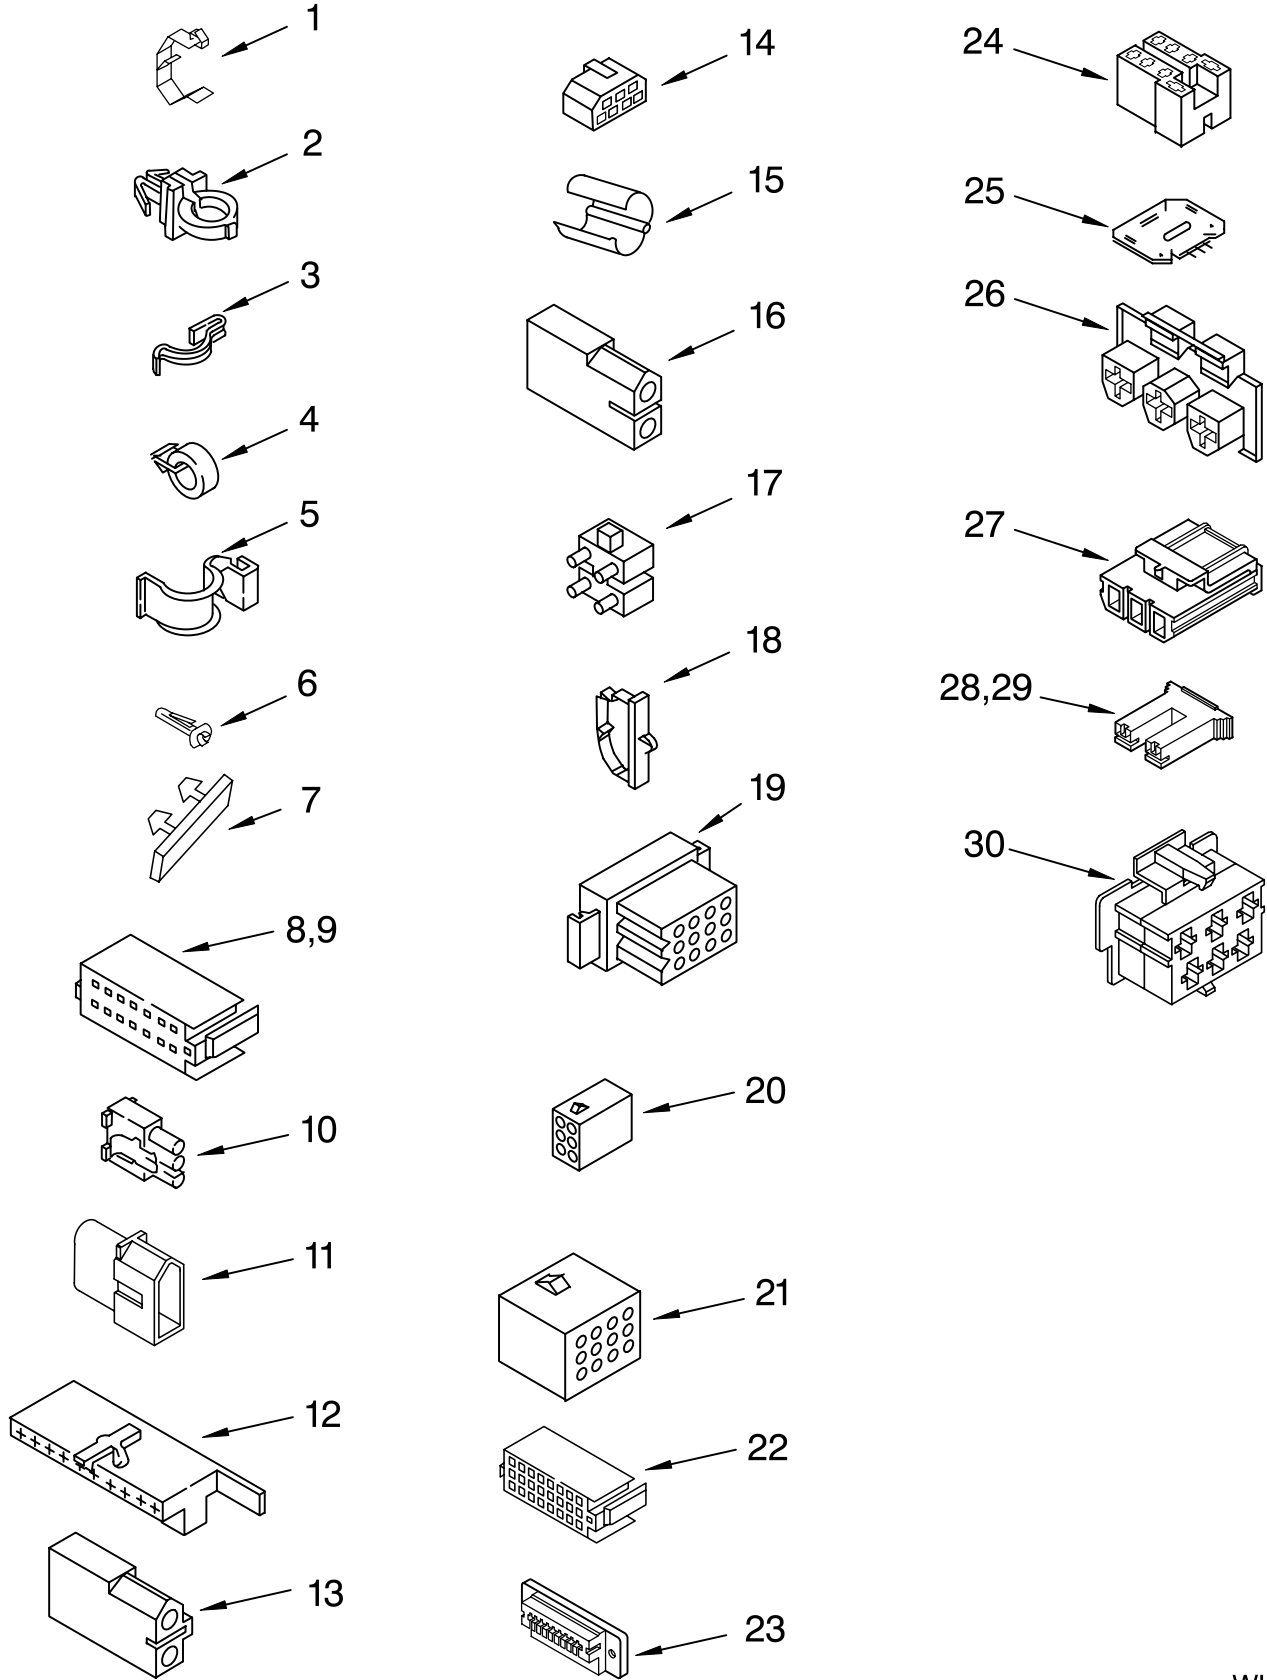

WIRING HARNESS PARTS

For Model: CAWS923MQ0
(Designer White)

WH2G

FOR ORDERING INFORMATION REFER TO PARTS PRICE LIST

WIRING HARNESS PARTS

For Model: CAWS923MQ0
(Designer White)

Illus. No.	Part No.	DESCRIPTION	Illus. No.	Part No.	DESCRIPTION	Illus. No.	Part No.	DESCRIPTION
1	3349557	Clip, Harness	13	3348075	Block, Disconnect (Motor 3 Speed) (Use Term. 94613 Or 94614.)	23	3349494	Connector, Etc
2	388498	Clip, Harness				24	60687	Connector, Relay (Use Term.308569)
3	3347812	Clip, Harness	14	3347243	Block, Disconnect (Use Term. 352088)	25	3407125	E.T.C. Control
4	3352501	Clip, Harness				26	3948617	Connector (T.P.A.) (3-Circuit) (Lid Switch) (Use Term. 3948619 OR 3948620.)
5	90016	Clip, Harness	15	63523	Protector	27	3360056	Connector (T.P.A.) (3-Circuit) (Pressure Switch) (Use Term.3948619 OR 3948620.)
6	3390496	Clip, Harness	16	717252	Connector (2-Way) (Use Term.94614)	28	3354925	Block, Connector (Cold Valve) (Use Term.693217)
7	389379	Retainer, (Suds Models)	17	387566	Plug, Terminal (4-Way) (Power Cord) (Use M3 Screws)	29	3354926	Block, Connector (Hot Valve) (Use Term.693217)
8	352090	Timer, Block Disconnect (White)	18	3352944	Clip, Harness	30	3948615	Connector (T.P.A.) (6-Circuit) (Temp. Switch) (Use Term.3948619 OR 3948620.)
9	352089	Timer, Block Disconnect (Black)	19	3390423	Block, Disconnect (12-Way) (Timer) (Use Term. 94613)			
10	62889	Receptacle, Terminal (3-Way) (Lid Switch) (Use Term.94613) Or 94614.)	20	3347730	Receptacle (6-Way) (Use Term. 94613)			
11	353424	Plug, Terminal (3-Way) (Power Cord) (Use Term.94613)	21	388818	Plug, Terminal (12-Way) (Use Term. 94613 Or 94614.)			
12	62505	Block, Disconnect (Motor 2 Speed) (Use Term.352088)	22	3369366	Timer, Block Disconnect (Black) (Amp) (Use Term.3369365)			

**FOR COMPLETE WIRING HARNESS REFER TO
CONTROL AND REAR PANEL PARTS PAGE**

WH2G

FOR ORDERING INFORMATION REFER TO PARTS PRICE LIST