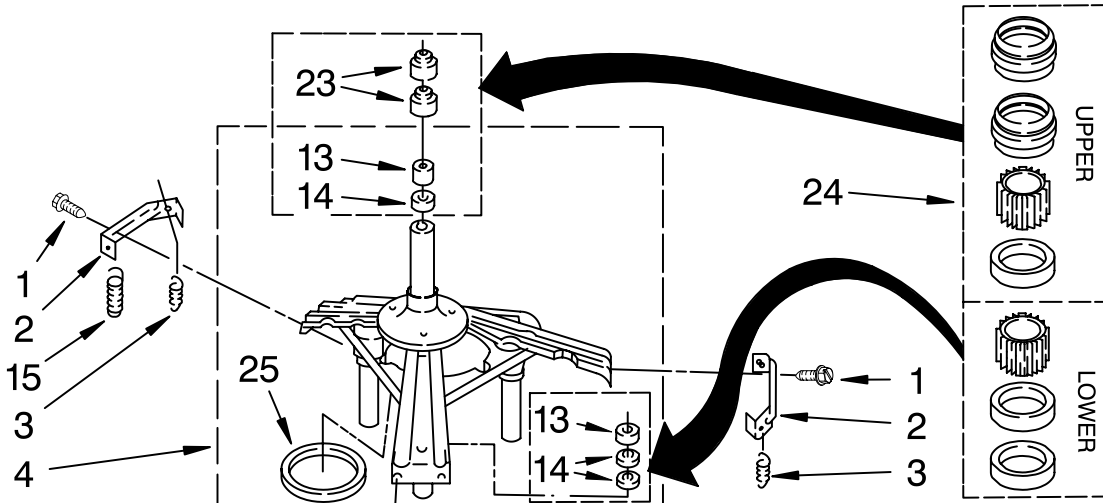

MACHINE BASE PARTS

For Model: CAWS923MQ0
(Designer White)

Illus. Part
No. No. DESCRIPTION

Illus. No.	Part No.	DESCRIPTION
1	3400076	Screw, Bracket Mounting (10-32 x 5/8)
2	64067	Bracket, Spring Outer (2)
3	63907	Spring Suspension,(3)
4	3362087	Support & Brake, Tub
5	64065	Bracket, Spring Outer (L.F.)
6	63466	Link, Leveling Mechanism (2)
7	62597	Spring, Leveling Mechanism
8	62837	Pin, Knurled
9	62596	Foot, Rear (2)
13	3347047	Bearing, Centerpost (2)
14	357409	Seal, Centerpost (3)
15	388492	Spring, Counterweight
16	62568	Pad, Plate
17	3946509	Plate, Suspension (Includes Illus. 16)
18	3363660	Pad, Base
19	3946512	Base Assembly (Includes Illus. 6, 7, 8, 9, 16, 17, 18 & 26)
21	3359452	Nut, Lock (3/8-16) (2)
22	389102	Foot, Front (2)
23	356934	Seal, Centerpost (2)
24	285203	Centerpost Bearing Kit (Includes Illus. 13, 14 & 23)
25	63134	Ring, Sound Deadening
26	63806	Retainer, Suspension Spring

FOR ORDERING INFORMATION REFER TO PARTS PRICE LIST