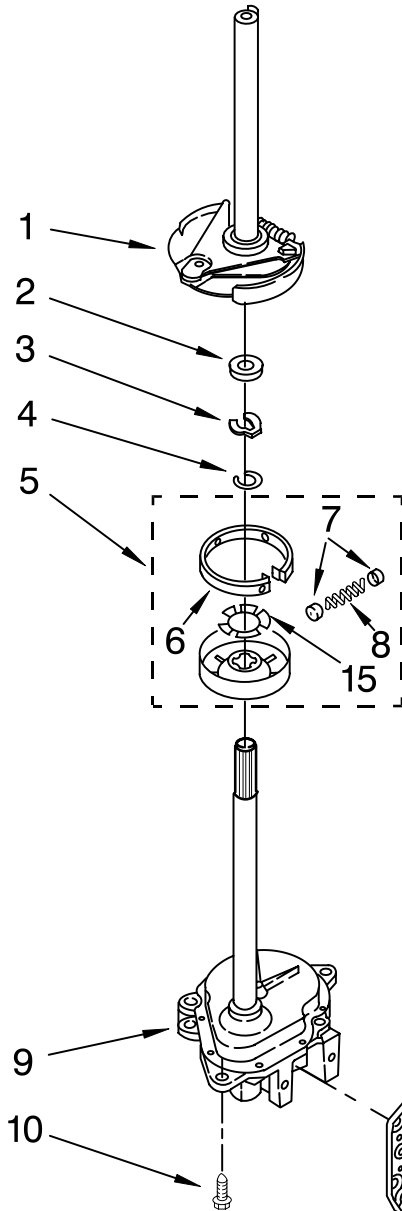

# AGITATOR, BASKET AND TUB PARTS

For Model: CAWS923MQ0  
(Designer White)

<b>Illus. No.</b>	<b>Part No.</b>	<b>DESCRIPTION</b>
1	63580	Dispenser, Fabric Softener
2	358237	Screw & Washer (5/16-24 x 1)
3	3348752	Clothes Mover
4	3347288	Agitator
5	8528150	Tub Ring & Gasket
6	3976308	Gasket, Tub Ring
7	3354845	Clip, Agitator
8	3355921	Washer, Agitator
9	3363663	Cam, Driven
10	3366877	Dog, Agitator Clutch
11	3363661	Bearing, Cam Driven
12	21366	Nut, Spanner
13	8526016	Basket & Balance Ring
14	8519788	Balance Ring
16	63849	Tub
17	389140	Block, Basket Drive
18	383727	Gasket, Centerpost
19	3347780	Hose, Pressure Switch
20	3348117	Agitator (Complete)
22	3350389	Spacer, Thrust
23	3347290	Cap, Barrier
24	3348855	Seal, Inner Cap
26	3949550	Washer

# BRAKE, CLUTCH, GEARCASE, MOTOR AND PUMP PARTS

For Model: CAWS923MQ0  
(Designer White)

Illus. No.	Part No.	DESCRIPTION
1	388952	Brake & Drive Tube (Complete) (Refer to Page 11 For Further Breakdown)
2	63292	Washer, Spin Tube Thrust
3	62697	Ring, Spin Tube Support
4	63283	Ring, Retainer
5	3951311	Clutch (Complete)
6	3951308	Band & Lining, Clutch (Includes Illus. 7 & 8)
7	62646	Cap, Clutch Spring (2)
8	3946792	Spring, Clutch
9	3360630	Gearcase (Complete) (Refer To Page 12 For Further Breakdown)