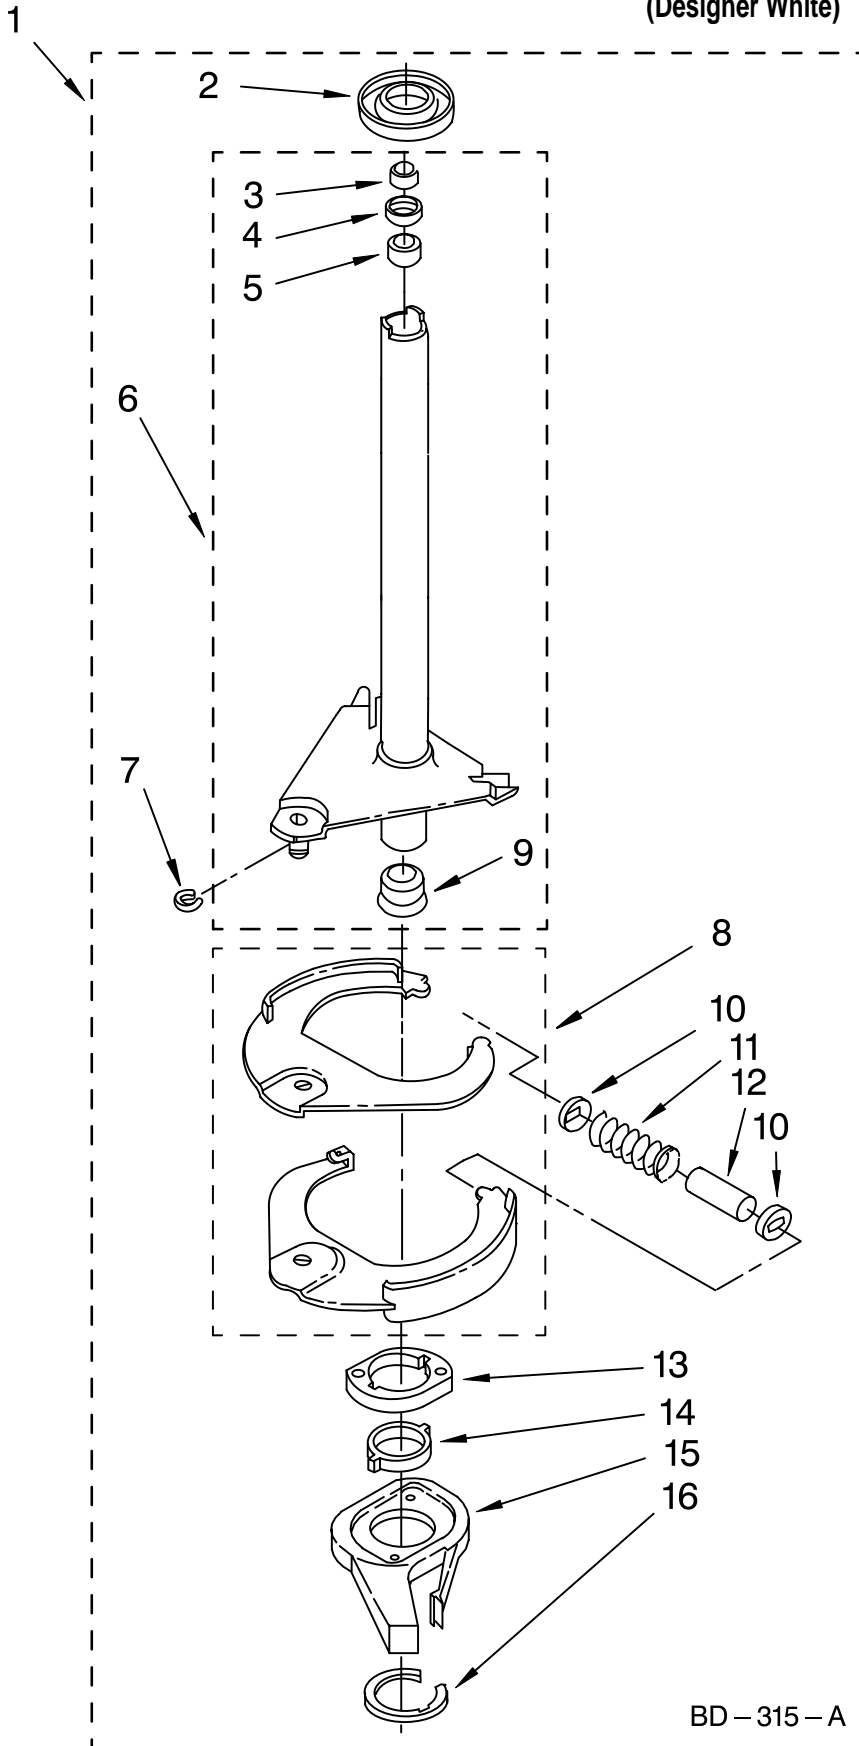

BRAKE AND DRIVE TUBE PARTS

For Model: CAWS923MQ0
(Designer White)

Illus. No.	Part No.	DESCRIPTION
1	388952	Brake And Drive Tube (Complete)
2	62658	Ring, Thrust
3	91939	Seal, Oil
4	356427	Seal, Drive Tube
5	356937	Spacer, Drive Tube
6	64027	Tube, Basket Drive (Includes Illus. 3, 4, 5 & 9)
7	64035	Ring, Retaining
8	64232	Shoe, Brake
9	62703	"T" Bearing, Spin Tube
10	62648	Cap, Brake Spring (2)
11	387806	Spring, Brake
12	62909	Sleeve, Brake Spring
13	63023	Cam, Brake Release
14	63022	Sleeve, Cam
15	64194	Driver, Brake Cam
16	90368	Ring, Retaining

FOLLOWING PARTS
NOT ILLUSTRATED

285208 Lubricant
(Use Only In
Brake Shoe
Assembly On
Roller & Pin)

BD-315-A

FOR ORDERING INFORMATION REFER TO PARTS PRICE LIST