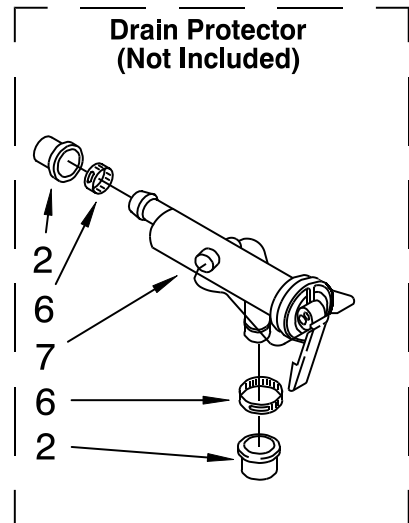

WATER SYSTEM PARTS

For Model: CAWS923MQ0
(Designer White)

WS400

Illus. No.	Part No.	DESCRIPTION
1	285442	Connector Kit, Plastic Drain Hose
2	285321	Sleeve Kit, (Contains 2 Sleeves)
3	370447	Clamp, Hose
4	16272	Connector, Straight
5	285320	Siphon Break Kit (Not Included)
6	65349	Clamp, Hose
7	367031	Drain Protector (Not Included)

FOR ORDERING INFORMATION REFER TO PARTS PRICE LIST