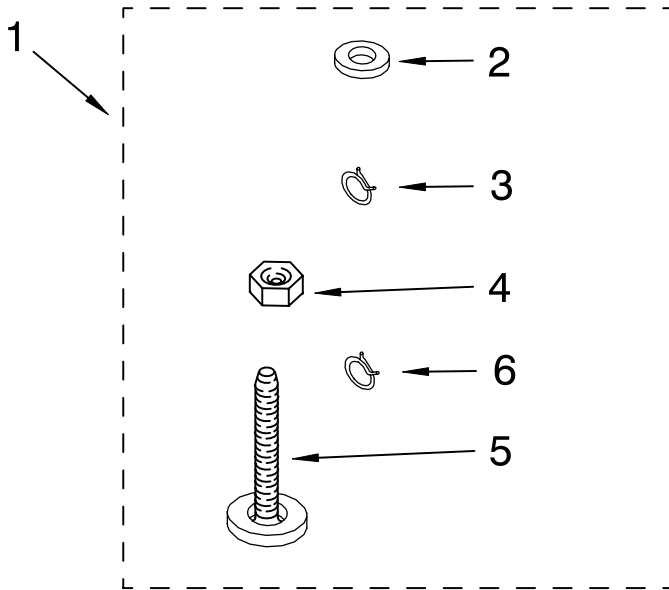

MISCELLANEOUS PARTS

For Model: CAWS923MQ0
(Designer White)

Illus. No.	Part No.	DESCRIPTION
1	3976263	Miscellaneous Parts Bag
2	3976300	Washer, Inlet Hose (1-1/16 x 5/8) (4)
3	3366912	Clamp, Hose
4	3359452	Nut, Lock (3/8-16)
5	389102	Foot, Front (2)
6	3366913	Clamp, Hose

OPTIONAL PARTS (NOT INCLUDED)

Illus. No.	Part No.	DESCRIPTION
<u>PAINT, TOUCH-UP (1/2oz.)</u>		
	72017	White
<u>PAINT, PRESSURIZED SPRAY (12 oz.)</u>		
	350938	Primer, Gray
	350930	White
<u>PAINT, BULK (1 qt.)</u>		
	799344	White (Uncut)

Illus. No.	Part No.	DESCRIPTION
<u>OIL</u>		
	350572	Oil, Gearcase (16 Oz.)
<u>LUBRICANT</u>		
	285208	Lubricant (Use Only in Brake Shoe Assembly On Roller and Pin)

Illus. No.	Part No.	DESCRIPTION
<u>SEALER</u>		
	285195	Sealer, Gasket (.20 Fl. Oz.) (6 ml)
<u>ACCESSORY PARTS</u>		
	367031	Drain Protector
	285320	Siphon Break Kit

FOR ORDERING INFORMATION REFER TO PARTS PRICE LIST