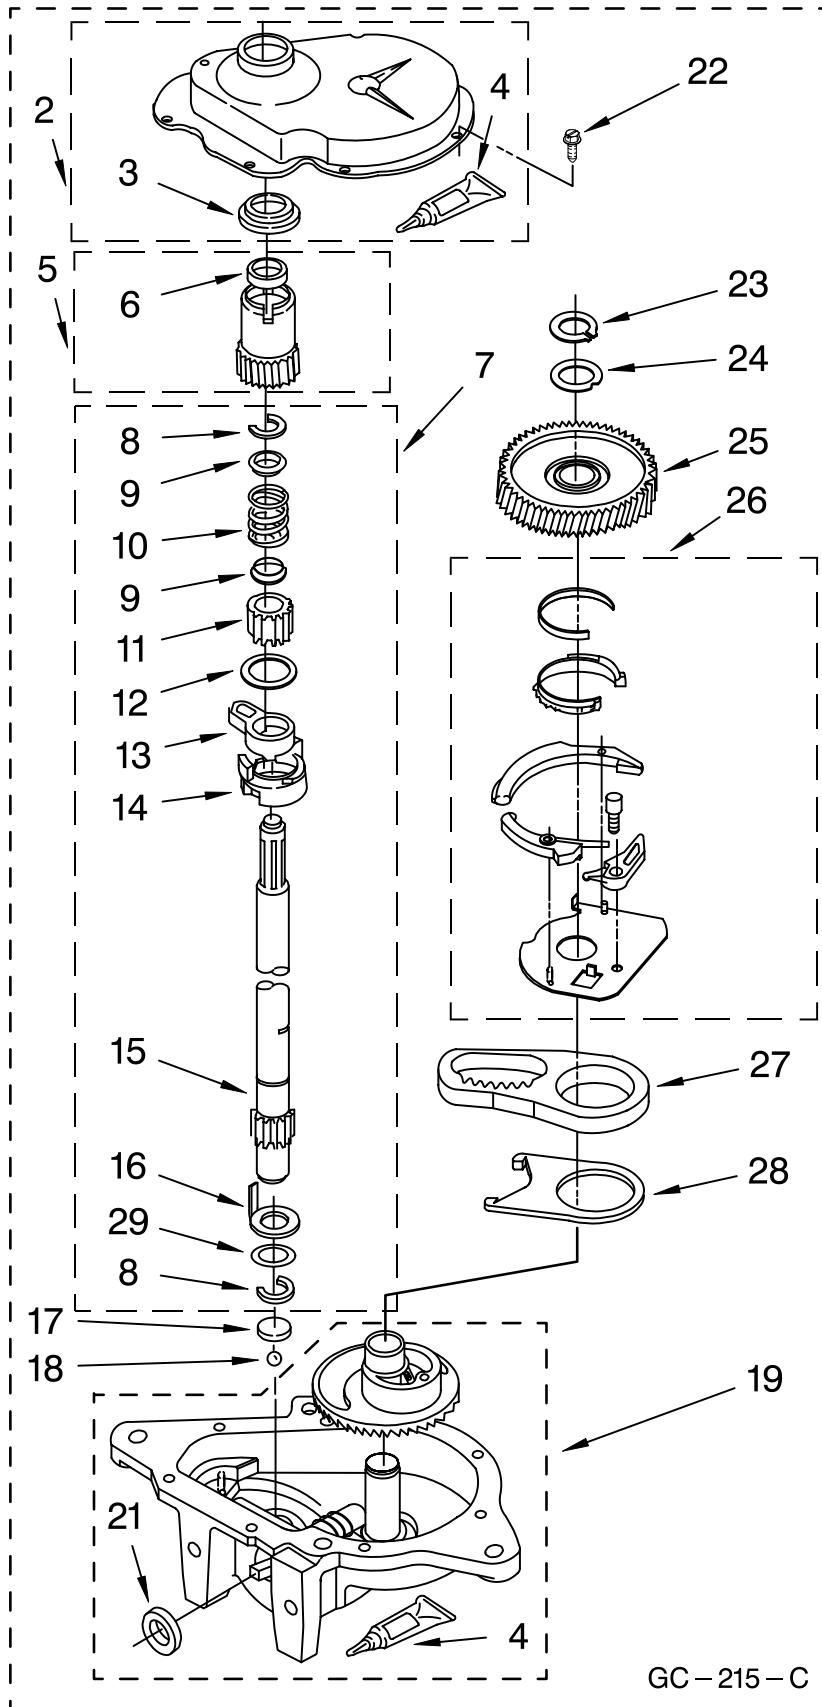

GEARCASE PARTS

For Model: CAWS923MQ0
(Designer White)

Illus. No.	Part No.	DESCRIPTION
1	3360630	Gearcase (Complete)
2	285202	Cover, Gearcase
3	3349985	Seal, Gearcase Cover
4	285195	Sealer, Gasket (.20 Fl. Oz.) (6 ml)
5	63320	Pinion, Spin (Includes Illus. 25)
6	356427	Seal, Spin Pinion
7	389387	Shaft, Agitator (Complete)
8	90369	Ring, Retaining (2)
9	62677	Retainer, Spring
10	62676	Spring, Agitate
11	63273	Gear, Agitate (Includes 15 and 29)
12	62619	Washer, Agitate Gear
13	62580	Cam Follower (Includes 14)
14	62581	Cam, Agitate (Includes 13)
15	285509	Shaft, Agitator (Includes 11 and 29)
16	62618	Washer, Cam Thrust
17	16018	Bearing, Thrust
18	85529	Ball, Bearing
19	389230	Bottom and Pinion, Gearcase
21	285352	Seal, Thrust Plug
22	3351614	Screw, Gearcase Cover, Mounting (8) (10-24 x 3/8)
23	3362552	Ring, Retaining
24	285735	Washer Kit, Thrust
25	62570	Gear, Spin
26	388253	Neutral Assembly
27	3349296	Rack, Connecting
28	62621	Actuator, Shift
29	388815	Washer, Intermediate

GC-215-C

FOR ORDERING INFORMATION REFER TO PARTS PRICE LIST