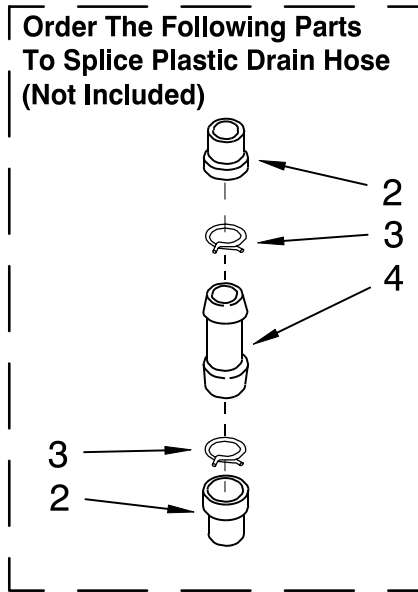

WATER SYSTEM PARTS

For Model: CAWS923MQ0
(Designer White)

WS400

Illus. No.	Part No.	DESCRIPTION
1	285442	Connector Kit, Plastic Drain Hose
2	285321	Sleeve Kit, (Contains 2 Sleeves)
3	370447	Clamp, Hose
4	16272	Connector, Straight
5	285320	Siphon Break Kit (Not Included)
6	65349	Clamp, Hose
7	367031	Drain Protector (Not Included)

FOR ORDERING INFORMATION REFER TO PARTS PRICE LIST