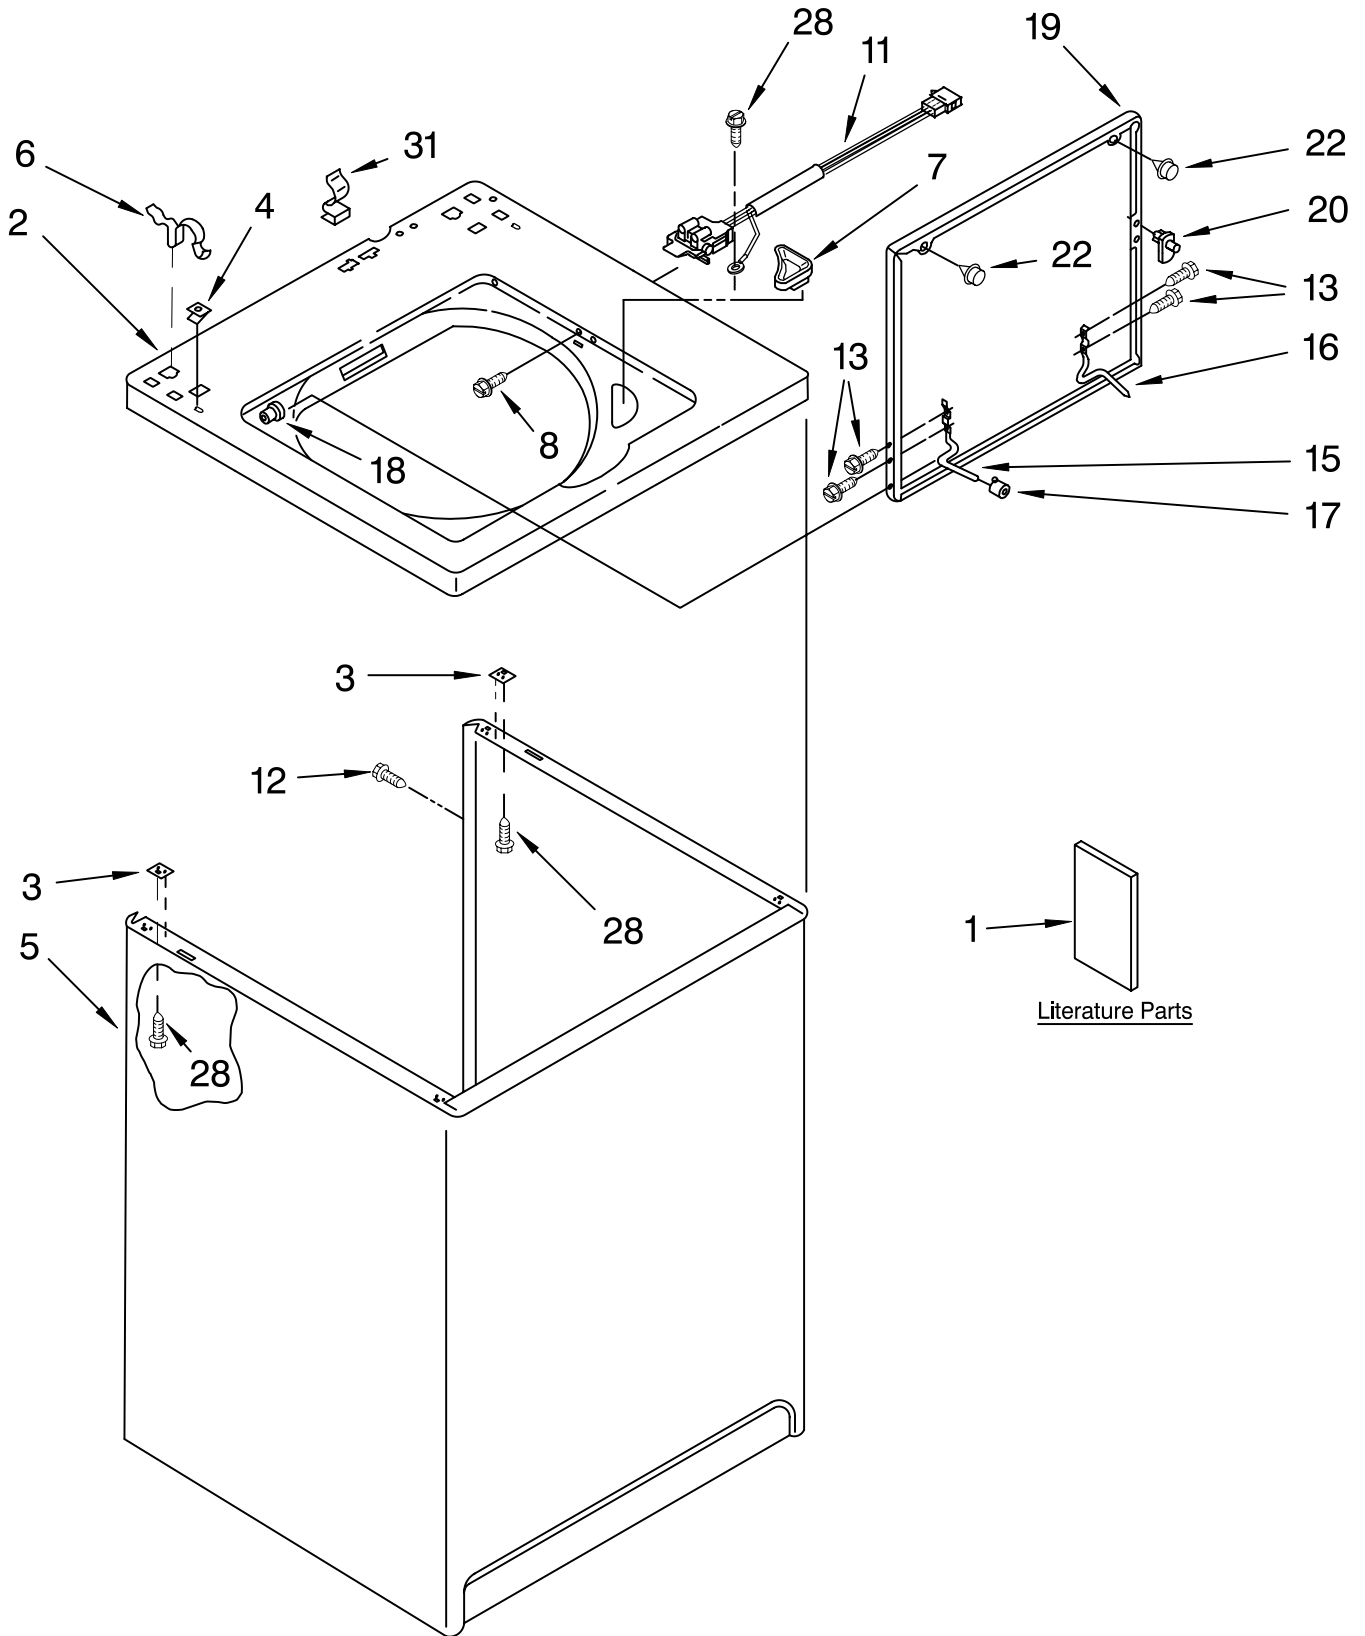

TOP AND CABINET PARTS

For Model: CAWS923MQ0
(Designer White)

AUTOMATIC
WASHER

FOR ORDERING INFORMATION REFER TO PARTS PRICE LIST

TOP AND CABINET PARTS

For Model: CAWS923MQ0
(Designer White)

Illus. No.	Part No.	DESCRIPTION
1		Literature Parts
	LIT3956025	Installation Instructions
	LIT3955874	Use & Care Guide
	LIT3955915	Feature Sheet
	LIT3956287	Energy Guide
	LIT8542634	Wiring Diagram

Following May Be Purchased

DO-IT-YOURSELF REPAIR MANUALS

	LIT4313896	Manual, Washer
2	8271378	Top
3	62750	Spacer, Cabinet To Top (4)
4	357213	Nut, Push-In (2)
5	63424	Cabinet
6	62780	Clip, Top & Cabinet & Rear Panel (2)
7	3362952	Dispenser, Bleach
8	3356311	Screw & Washer, Lid Switch (2)
11	3949237	Switch, Lid
12	3357011	Screw, 10-16 x 1/2
13	3351355	Screw, Lid Hinge Mounting (4)
15	54584	Hinge, Lid (L.H.)
16	91770	Hinge, Lid (R.H.)
17	19119	Bumper, Lid Hinge
18	21258	Bearing, Lid Hinge (2)
19	3361411	Lid
20	358684	Strike, Lid Switch
22	9724509	Bumper, Lid (2)
28	3390631	Screw, 10-16 x 3/8
31	90016	Clip, Harness

FOR ORDERING INFORMATION REFER TO PARTS PRICE LIST