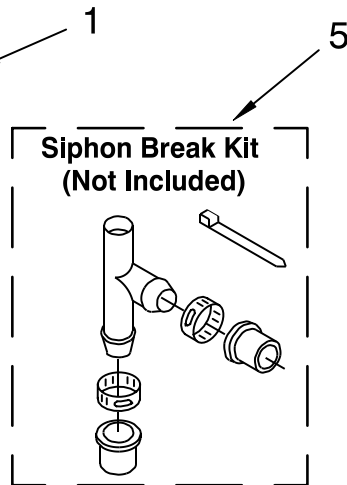

WATER SYSTEM PARTS

For Model: CAWS923MQ0
(Designer White)

WS400

Illus. No.	Part No.	DESCRIPTION
1	285442	Connector Kit, Plastic Drain Hose
2	285321	Sleeve Kit, (Contains 2 Sleeves)
3	370447	Clamp, Hose
4	16272	Connector, Straight
5	285320	Siphon Break Kit (Not Included)
6	65349	Clamp, Hose
7	367031	Drain Protector (Not Included)

FOR ORDERING INFORMATION REFER TO PARTS PRICE LIST