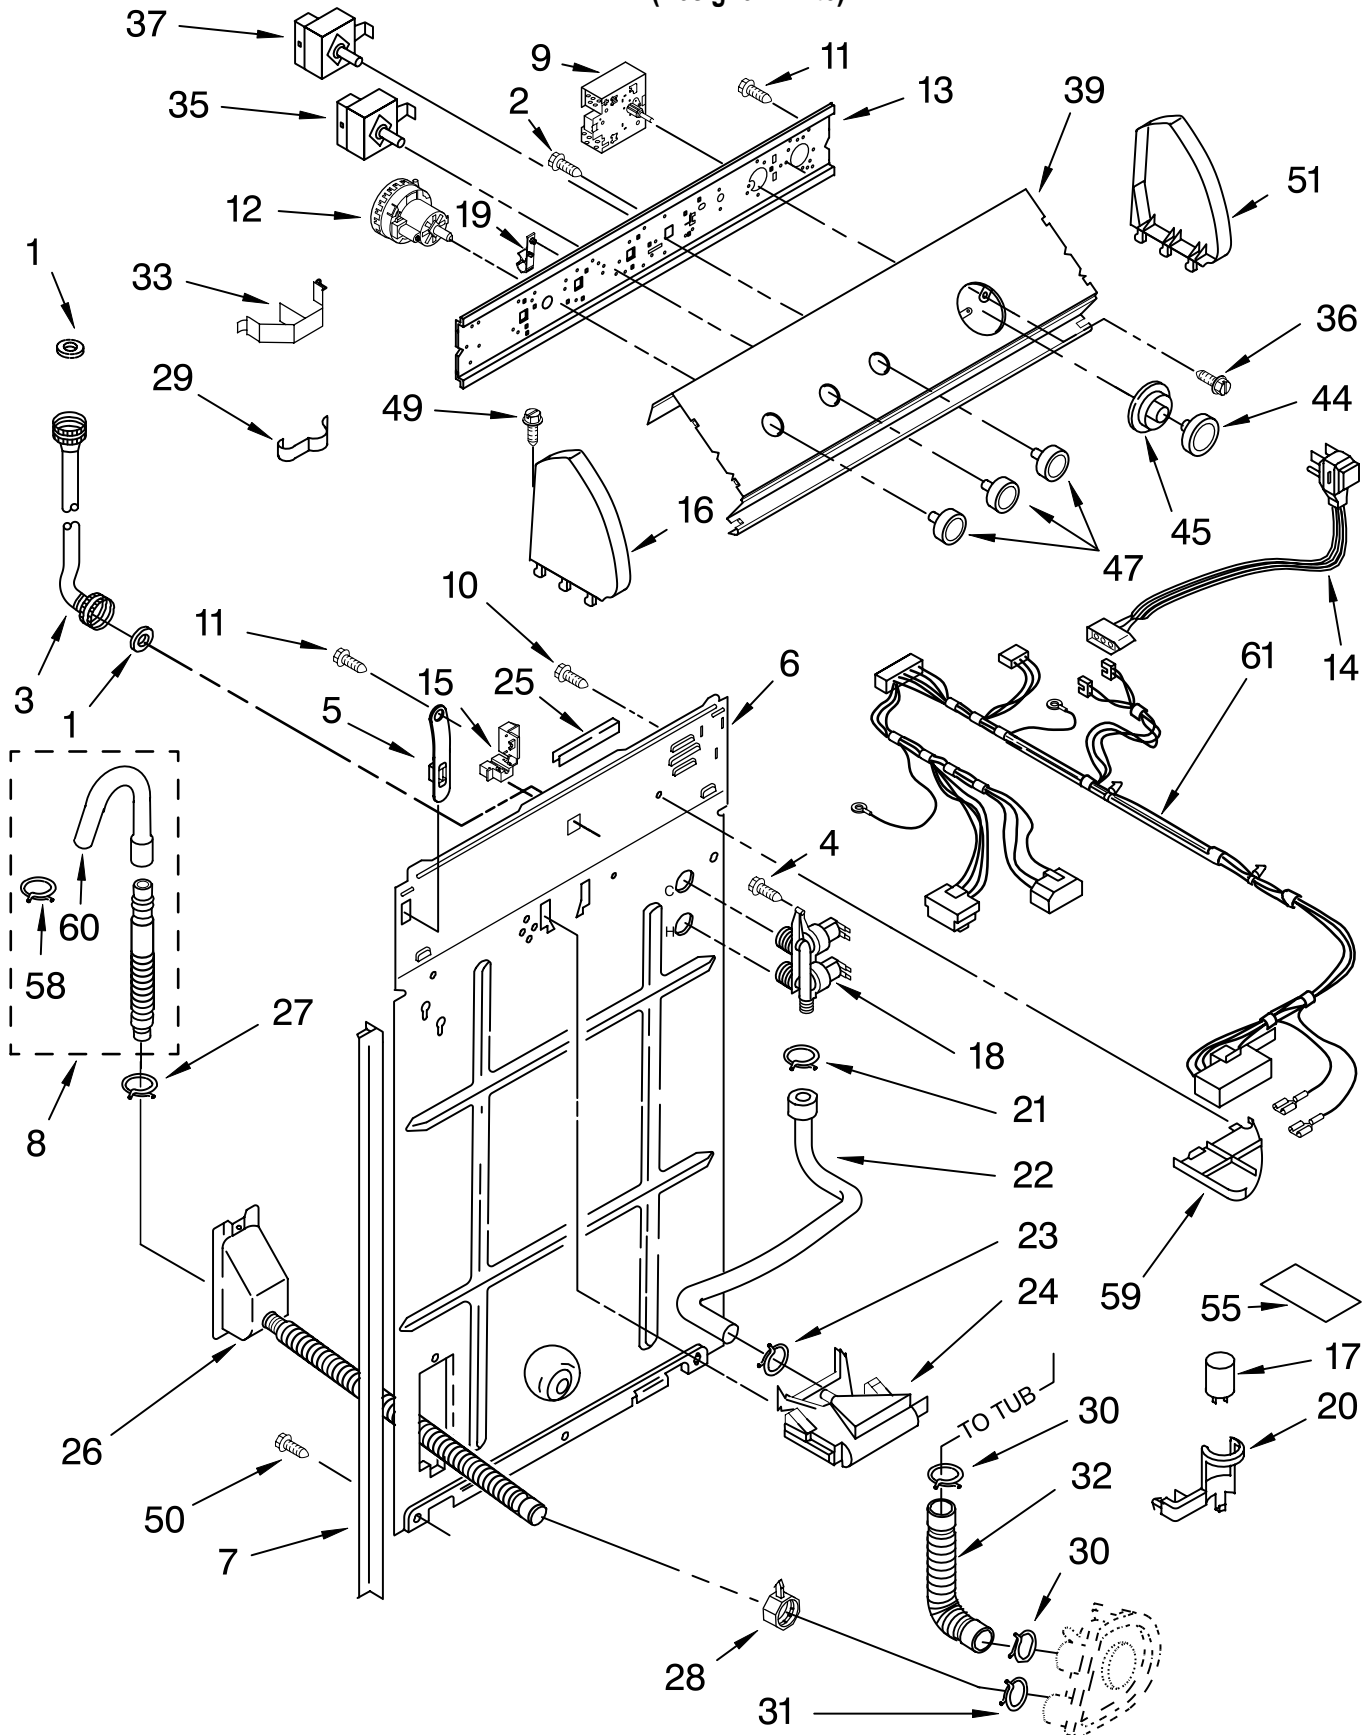

TOP AND CABINET PARTS

For Model: CAWS923MQ0
(Designer White)

Illus. No.	Part No.	DESCRIPTION
1		Literature Parts
	LIT3956025	Installation Instructions
	LIT3955874	Use & Care Guide
	LIT3955915	Feature Sheet
	LIT3956287	Energy Guide
	LIT8542634	Wiring Diagram

Following May Be Purchased

DO-IT-YOURSELF REPAIR MANUALS

	LIT4313896	Manual, Washer
2	8271378	Top
3	62750	Spacer, Cabinet To Top (4)
4	357213	Nut, Push-In (2)
5	63424	Cabinet
6	62780	Clip, Top & Cabinet & Rear Panel (2)
7	3362952	Dispenser, Bleach
8	3356311	Screw & Washer, Lid Switch (2)
11	3949237	Switch, Lid
12	3357011	Screw, 10-16 x 1/2
13	3351355	Screw, Lid Hinge Mounting (4)
15	54584	Hinge, Lid (L.H.)
16	91770	Hinge, Lid (R.H.)
17	19119	Bumper, Lid Hinge
18	21258	Bearing, Lid Hinge (2)
19	3361411	Lid
20	358684	Strike, Lid Switch
22	9724509	Bumper, Lid (2)
28	3390631	Screw, 10-16 x 3/8
31	90016	Clip, Harness

FOR ORDERING INFORMATION REFER TO PARTS PRICE LIST

CONTROLS AND REAR PANEL PARTS

For Model: CAWS923MQ0
(Designer White)

FOR ORDERING INFORMATION REFER TO PARTS PRICE LIST