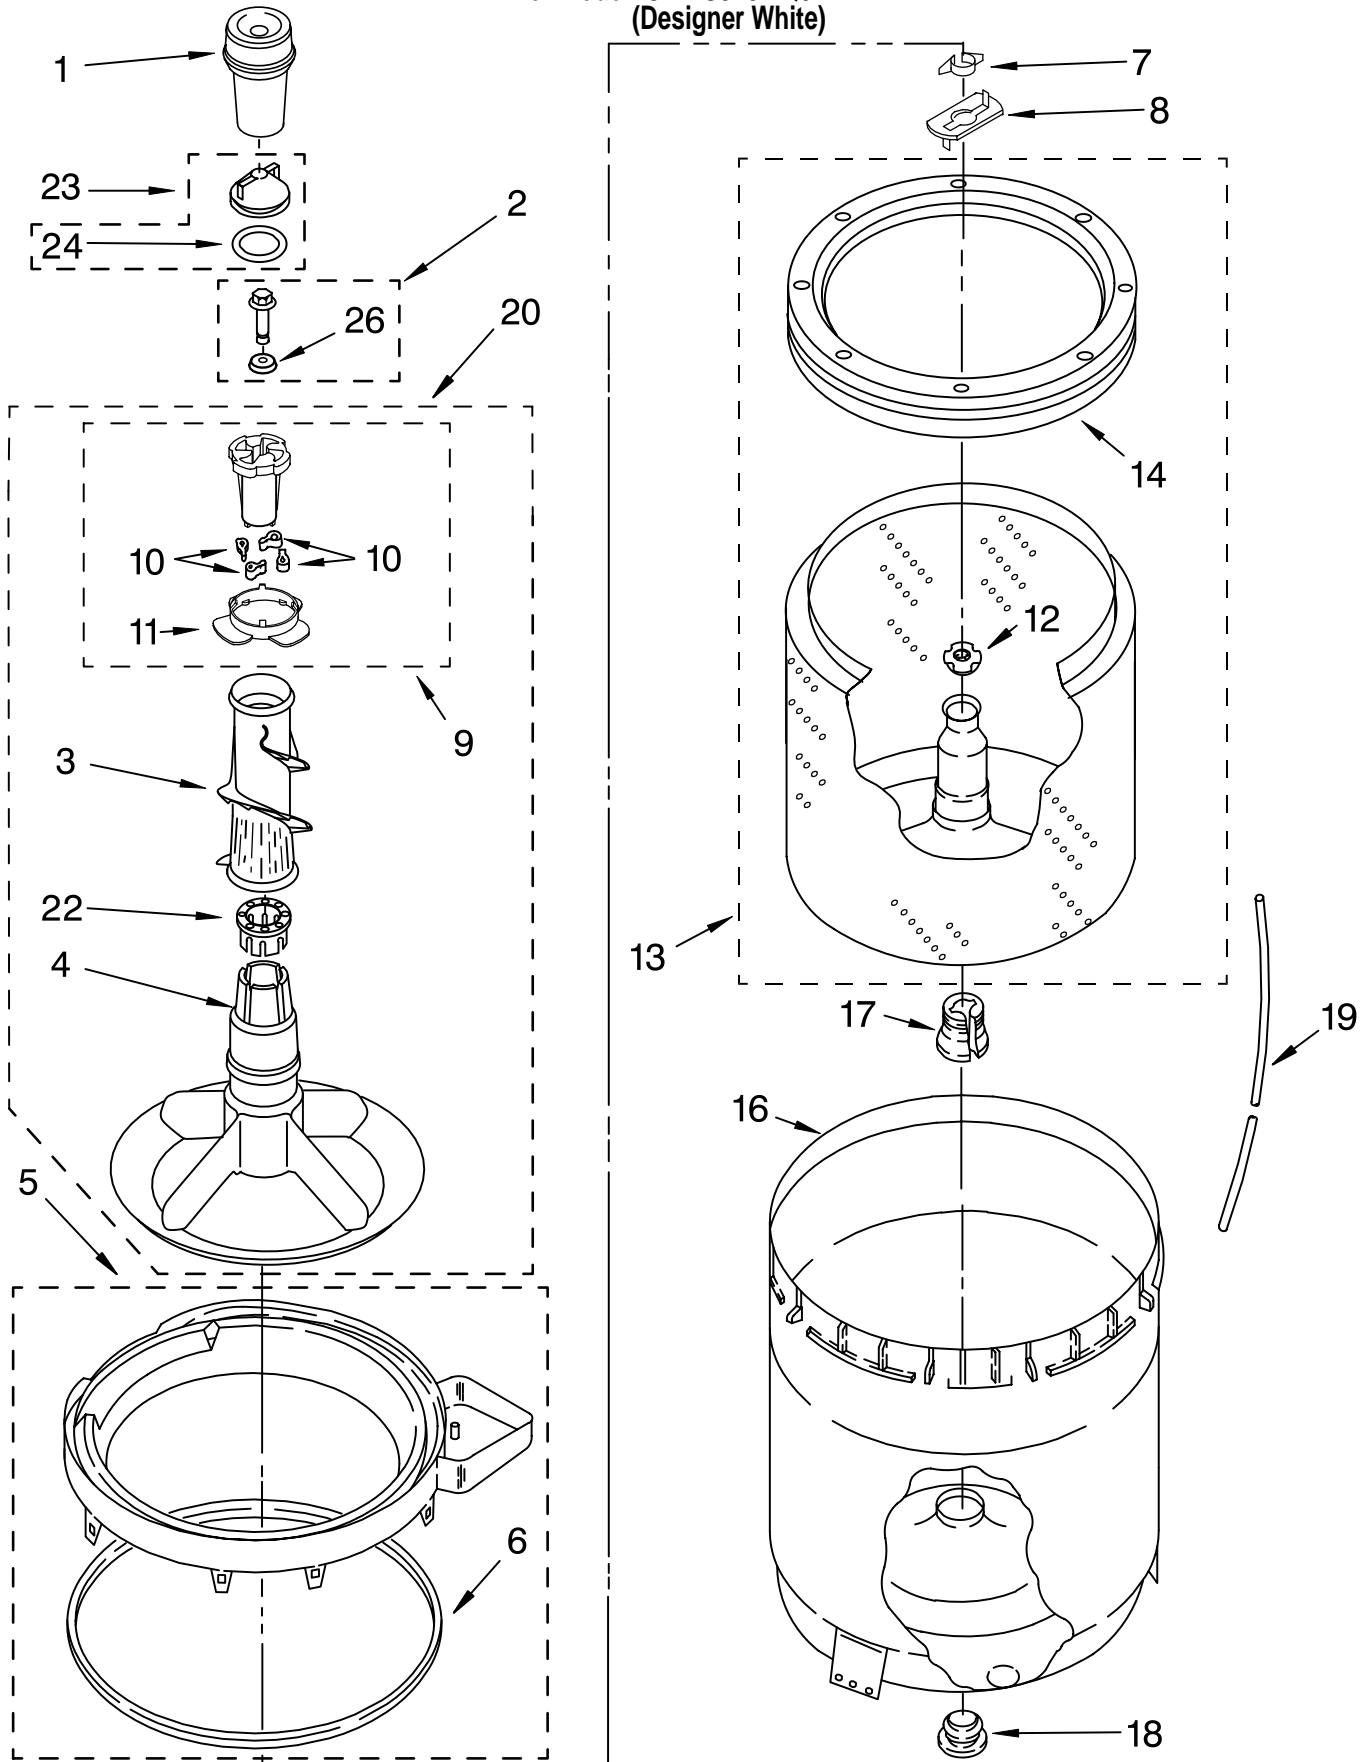

AGITATOR, BASKET AND TUB PARTS

For Model: CAWS923MQ0
(Designer White)

FOR ORDERING INFORMATION REFER TO PARTS PRICE LIST

AGITATOR, BASKET AND TUB PARTS

For Model: CAWS923MQ0
(Designer White)

Illus. No.	Part No.	DESCRIPTION
1	63580	Dispenser, Fabric Softener
2	358237	Screw & Washer (5/16-24 x 1)
3	3348752	Clothes Mover
4	3347288	Agitator
5	8528150	Tub Ring & Gasket
6	3976308	Gasket, Tub Ring
7	3354845	Clip, Agitator
8	3355921	Washer, Agitator
9	3363663	Cam, Driven
10	3366877	Dog, Agitator Clutch
11	3363661	Bearing, Cam Driven
12	21366	Nut, Spanner
13	8526016	Basket & Balance Ring
14	8519788	Balance Ring
16	63849	Tub
17	389140	Block, Basket Drive
18	383727	Gasket, Centerpost
19	3347780	Hose, Pressure Switch
20	3348117	Agitator (Complete)
22	3350389	Spacer, Thrust
23	3347290	Cap, Barrier
24	3348855	Seal, Inner Cap
26	3949550	Washer

FOR ORDERING INFORMATION REFER TO PARTS PRICE LIST