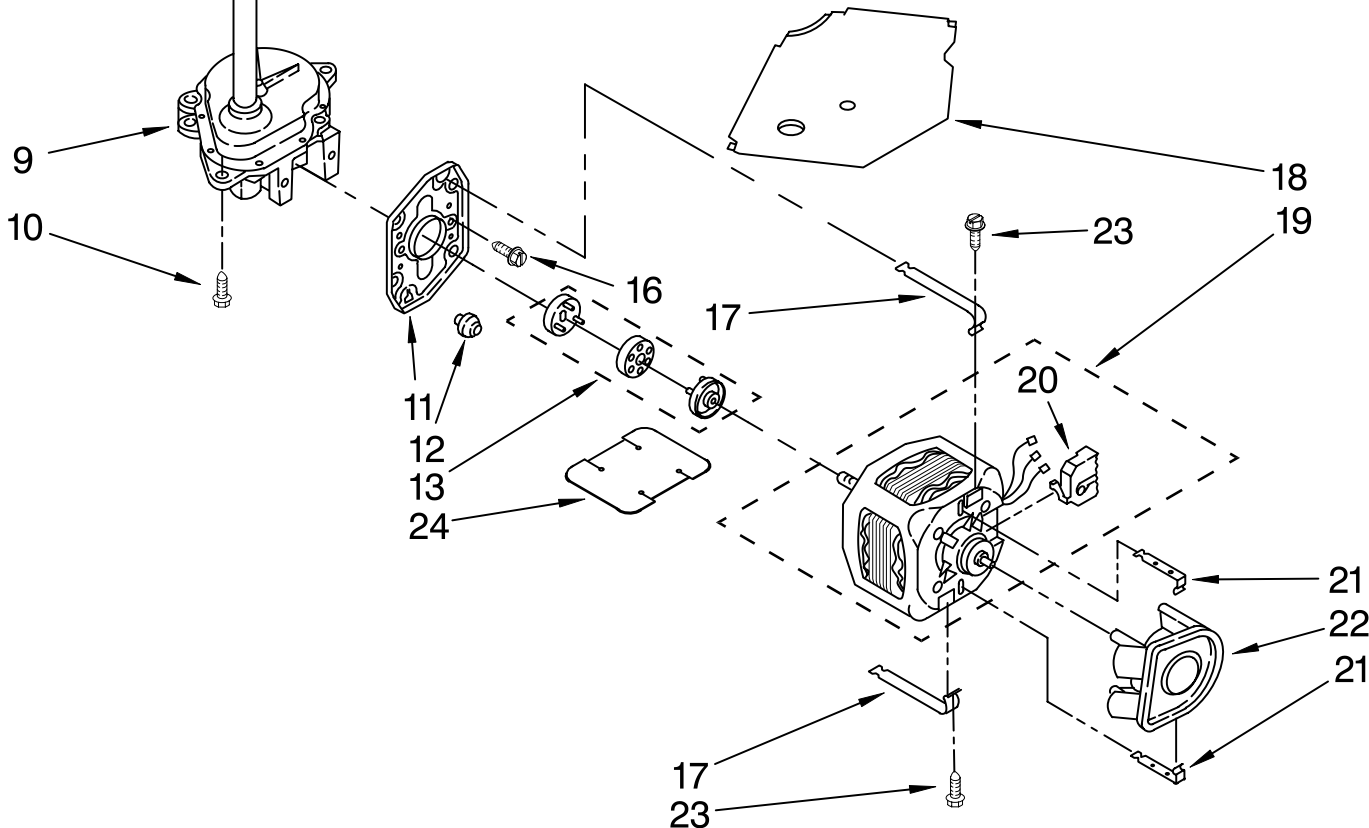

FOR ORDERING INFORMATION REFER TO PARTS PRICE LIST