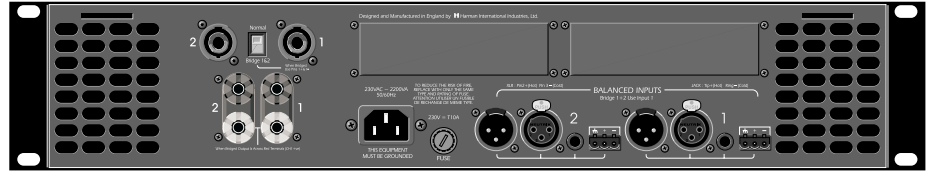

PULSE SERIES

PULSE 2X650

The Pulse Series amplifiers are high performance professional power amplifiers capable of delivering major power output from a new generation of switched mode power supplies. All Pulse Series amplifiers are housed in the same size 2U cases and feature light, powerful switching power supplies along with massive heatsinks and two dual-speed fans. Microprocessor supervision of the power supplies, protection and thermal systems ensures that the amplifier is always operating correctly thereby protecting both the amplifier and your speakers from failure.

Pulse Series amplifiers are as equally at home in critical fixed installations and in demanding, live touring sound environments. Capable of maintaining excellent performance when being driven to their limit with real loud-speaker loads, Pulse amplifiers are solid and reliable—an amp you can count on.