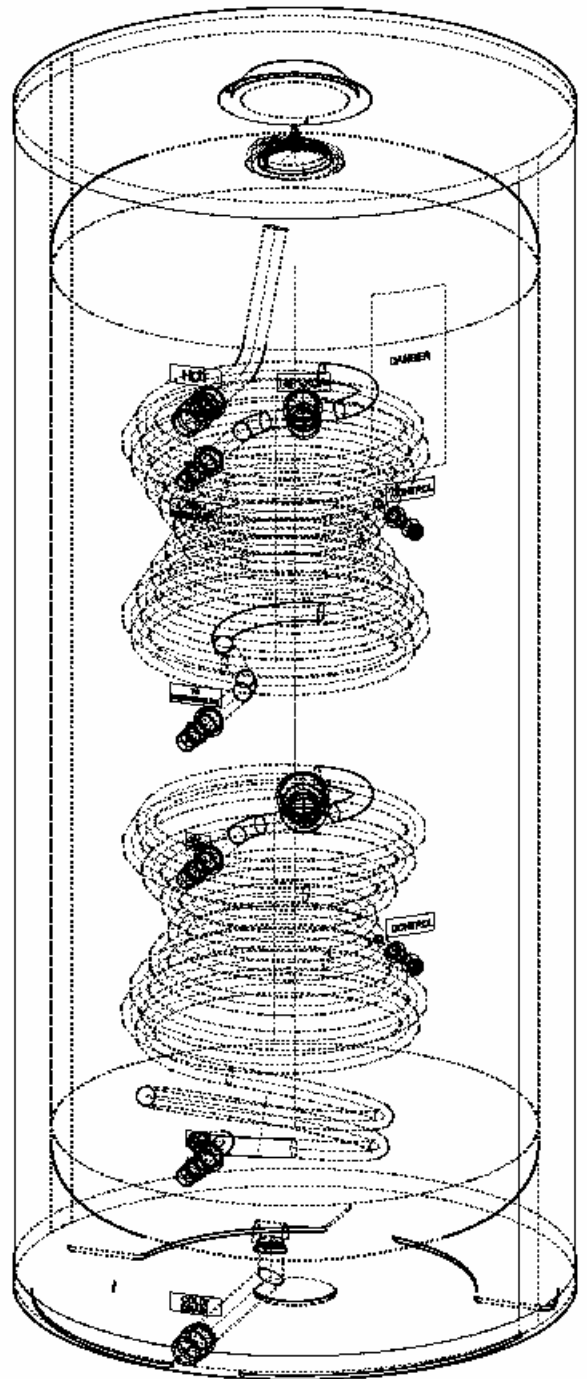

CROWN Boiler

Mega-Stor Solar Tank

Today's growing demands for systems utilizing alternative energy sources require innovative products to meet these needs. The MSS Solar tank from Crown Boiler is designed to provide abundant domestic hot water from a combination of energy sources such as solar, ground water source heat pumps, and high efficiency condensing or non-condensing boilers.

STANDARD FEATURES

- 316L Stainless Steel Tank
- Convenient access cap for easy service
- Dual coils
- Two control locations
- 1 ¼ Domestic connections
- Additional 1 ¼ connection located on the side of the tank
- 15 Year Limited Warranty

DIMENSIONS and SPECIFICATIONS

CONNECTIONS

Key #	Description	MSS79	MSS119
		Size (NPT)	
1	Cold Water Inlet	1 M	1-1/4 M
2	Lower Coil Return	3/4 M	3/4 M
3	Lower Coil Supply	3/4 M	3/4 M
4	Upper Coil Return	3/4 M	3/4 M
5	Upper Coil Supply	3/4 M	3/4 M
6	Hot Water Outlet	1 F	1-1/4 M
7	Additional Tank Tapping	1-1/4 F	1-1/4 F
8	T&P Valve Tapping	1 F	1 F
9 & 10	Control Well	N/A	N/A

Model	Approx. Volume (Gal)	Dimensions in Inches											Coil Surface Sq. ft. Upper/Lower	Weight (lbs)
		A	B	C	D	E	F	G	H	I	J	K		
MSS-79S	76	2	10	21-3/4	26	35	42-1/4	50-1/2	56-1/2	59-1/2	24	68-3/4	9.47/10.14	126
MSS-119S	116	2	11-1/2	22-1/2	27-1/2	30-1/4	35	46	49-1/4	52-1/2	29	67	9.47/10.14	210