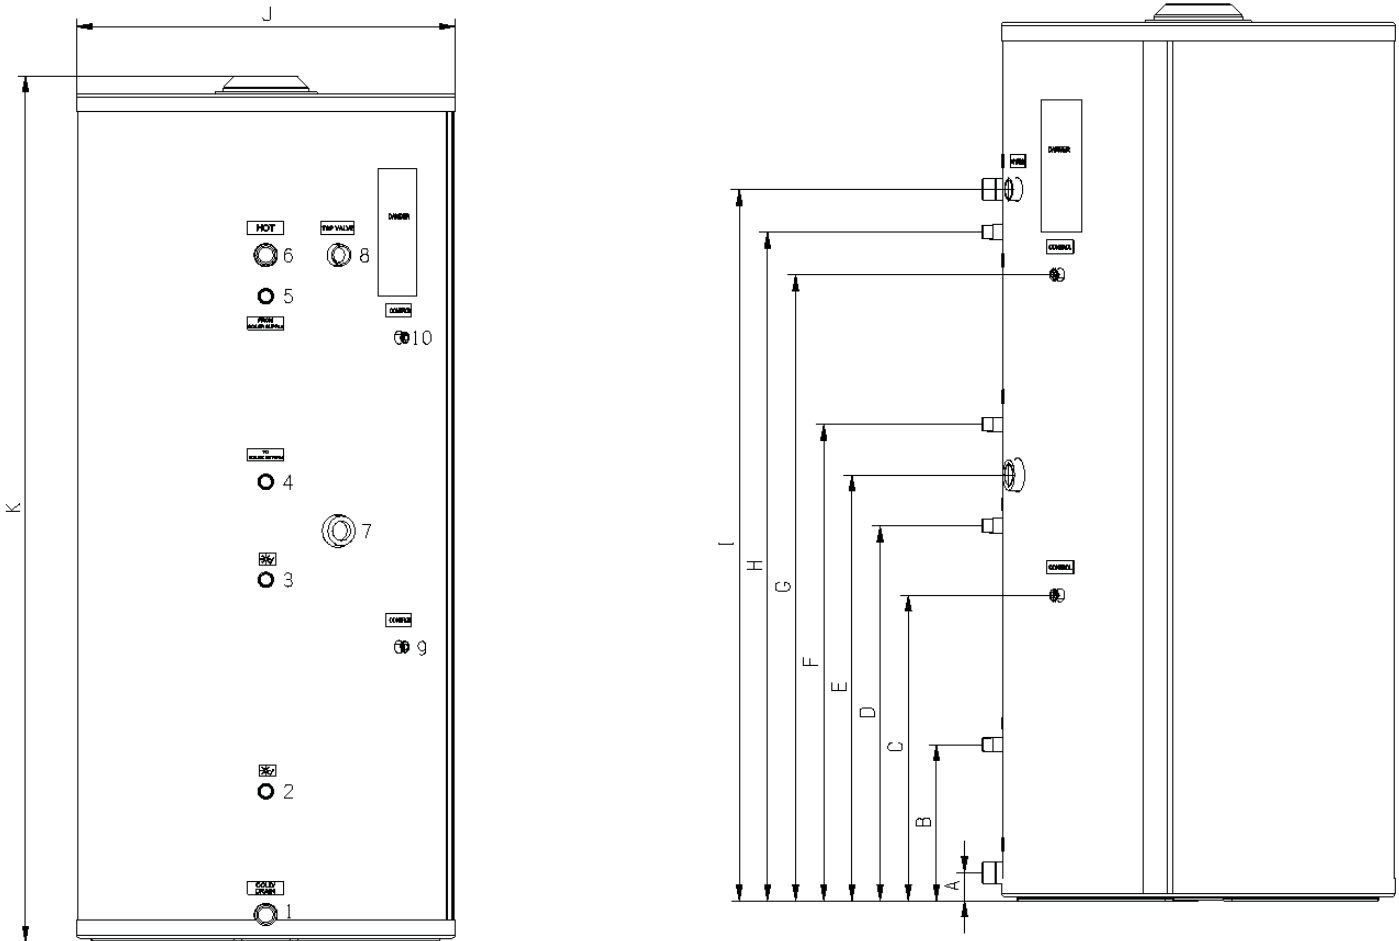

CROWN Boiler

Mega-Stor Solar Tank

Today's growing demands for systems utilizing alternative energy sources require innovative products to meet these needs. The MSS Solar tank from Crown Boiler is designed to provide abundant domestic hot water from a combination of energy sources such as solar, ground water source heat pumps, and high efficiency condensing or non-condensing boilers.

DIMENSIONS and SPECIFICATIONS

CONNECTIONS

Key #	Description	MSS79	MSS119
		Size (NPT)	
1	Cold Water Inlet	1 M	1-1/4 M
2	Lower Coil Return	3/4 M	3/4 M
3	Lower Coil Supply	3/4 M	3/4 M
4	Upper Coil Return	3/4 M	3/4 M
5	Upper Coil Supply	3/4 M	3/4 M
6	Hot Water Outlet	1 F	1-1/4 M
7	Additional Tank Tapping	1-1/4 F	1-1/4 F
8	T&P Valve Tapping	1 F	1 F
9 & 10	Control Well	N/A	N/A