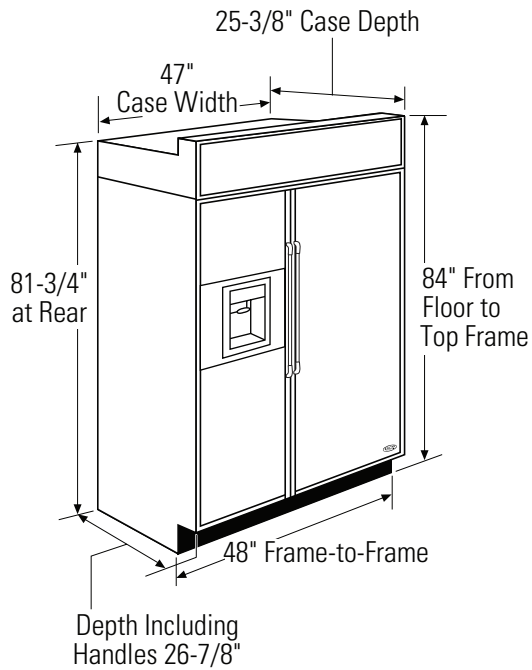

## Refrigerator

RF48SS

The new DCS by Fisher & Paykel built-in refrigerator delivers ample space and convenience in a beautiful package. The fridge offers 29.52 cu. ft. of space with multiple drawers to keep everything from fruits and vegetables to raw meat and dairy. Plus, in-the-door ice and water.

### ADDITIONAL FEATURES:

- 18.65 cu. ft. refrigerator space
- 10.87 cu. ft. freezer space
- Sealed glass shelves
- Water filter conveniently placed in top grill
- Dual compressors

## Refrigerator Dimensions:

Models	A	B	C	D*
48"	13-7/16"	18-9/16"	28"	4"

\* Four inch (4") minimum clearance is required when door swing is adjusted to 90°. If the 90° door stop position is used, drawer access is maintained, but drawer removal is restricted.

## Cutout Dimensions: