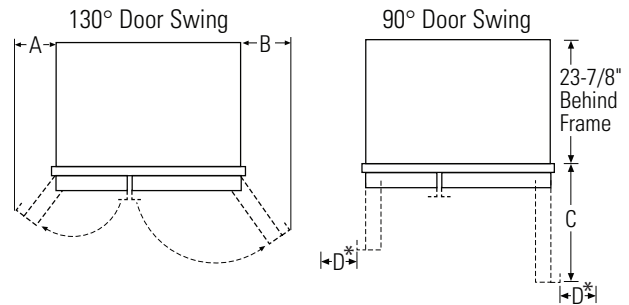

Refrigerator Dimensions: