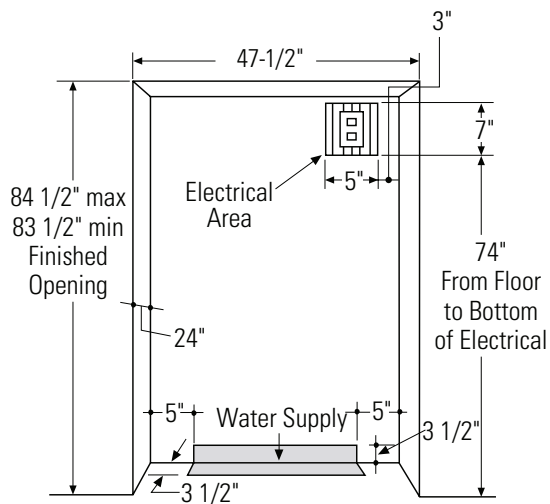

### ADDITIONAL FEATURES:

- 18.65 cu. ft. refrigerator space
- 10.87 cu. ft. freezer space
- Sealed glass shelves
- Water filter conveniently placed in top grill
- Dual compressors

## Refrigerator Dimensions:

Models	A	B	C	D*
48"	13-7/16"	18-9/16"	28"	4"

\* Four inch (4") minimum clearance is required when door swing is adjusted to 90°. If the 90° door stop position is used, drawer access is maintained, but drawer removal is restricted.

## Cutout Dimensions: