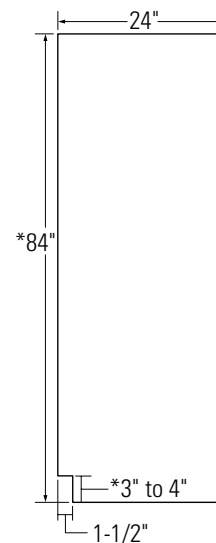

Side Panels:

Side panels (not supplied) must be used whenever the sides of the refrigerator will be exposed.

* Depending on installation height