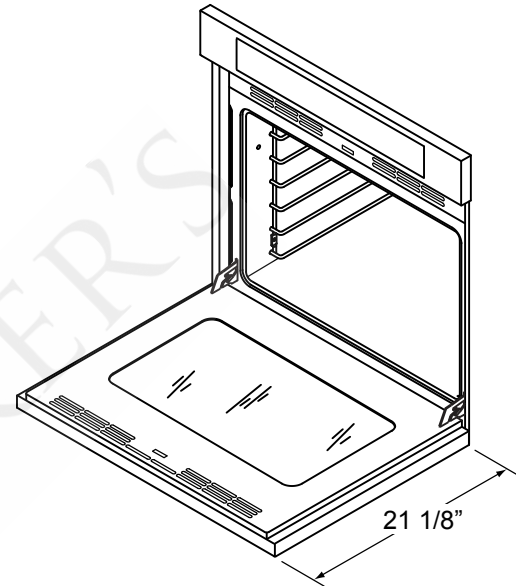

(A) Overall Width	(B) Chassis Width	(C) Overall Height	(D) Chassis Height	(E) Control Panel Overlay
29 7/8" (75.9 cm)	28 3/8" (72.1 cm)	49 7/8" (126.7 cm)	49" (124.5 cm)	7/8" (2.2 cm)

(F) Utility Cutout Width	(G) Utility Cutout Height	(H) Utility Cutout Depth	(J) Control Panel Depth	(K) Chassis Depth
6 1/4" (15.9 cm)	4 3/4" (12.1 cm)	7 3/4" (19.7 cm)	1 3/16" (3.0 cm)	23 5/8" (60.0 cm)