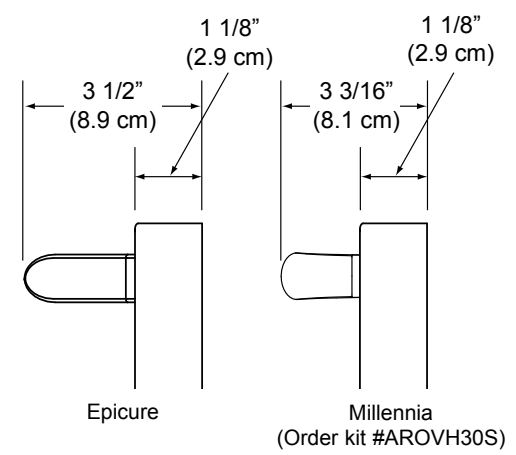

(A) Overall Width	(B) Chassis Width	(C) Overall Height	(D) Chassis Height	(E) Control Panel Overlay
29 7/8" (75.9 cm)	28 3/8" (72.1 cm)	49 7/8" (126.7 cm)	49" (124.5 cm)	7/8" (2.2 cm)

(F) Utility Cutout Width	(G) Utility Cutout Height	(H) Utility Cutout Depth	(J) Control Panel Depth	(K) Chassis Depth
6 1/4" (15.9 cm)	4 3/4" (12.1 cm)	7 3/4" (19.7 cm)	1 3/16" (3.0 cm)	23 5/8" (60.0 cm)

### HANDLE DIMENSIONS

ELECTRICAL SPECIFICATIONS	
<b>Dedicated Circuit Requirements</b>	<b>Total Connected Load</b>
240 Vac 60 Hz., 4-wire,* 50 Amp.	See product data label

\* Two 120 Vac hot (L1 and L2), one neutral, one ground. Fuse/circuit breaker on both L1 and L2.

## Renaissance 30" Wide, Double Wall Oven

## PLANNING GUIDE

Cabinet tolerances: +1/16" (+1.6 mm) -0, unless otherwise stated

**DOUBLE WALL OVEN - CUTOUT DIMENSIONS**

(N) Minimum Cabinet Width	(P) Minimum Cut Out Width	(R) Minimum Cutout Height
30" (76.2 cm)	28 1/2" (72.4 cm)	49 1/8" (124.8 cm)