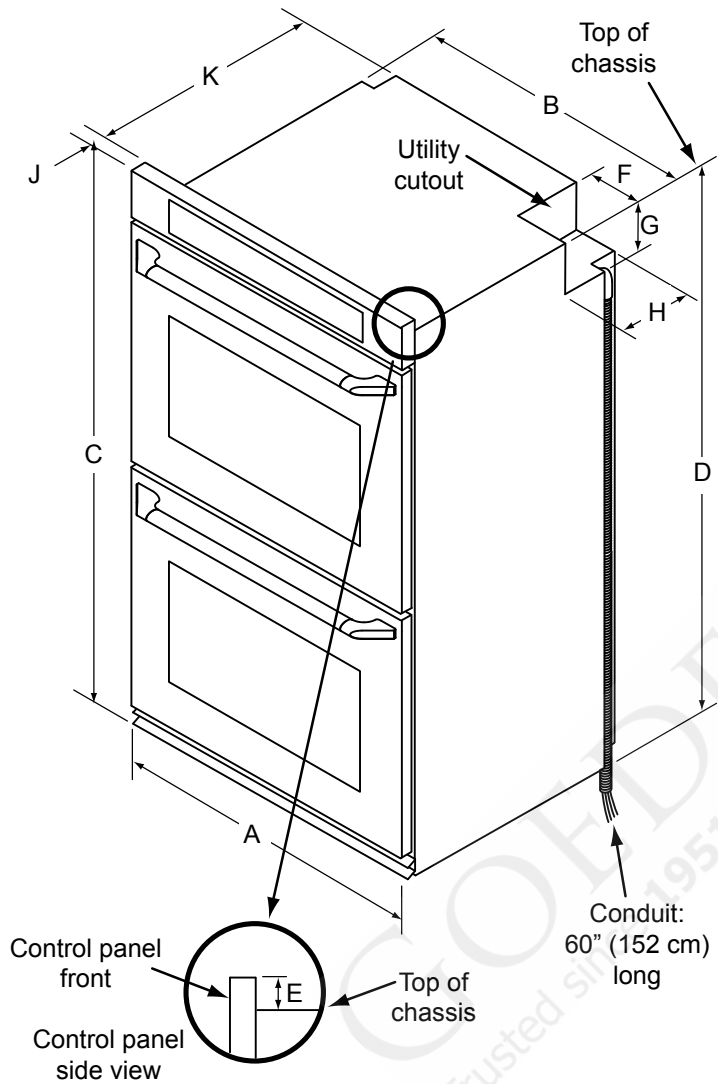

RO230, ROV230

Document # PG01-010

Revised 12/06/11 Page 1/2

Renaissance® 30" Wide, Double Wall Oven

PLANNING GUIDE

Product tolerances: ±1/16" (±1.6 mm) unless otherwise stated

⚠ WARNING

- Observe all governing codes and ordinances during planning and installation. Contact your local building department for further information.
- This appliance must be installed in accordance with the accompanying installation instructions.