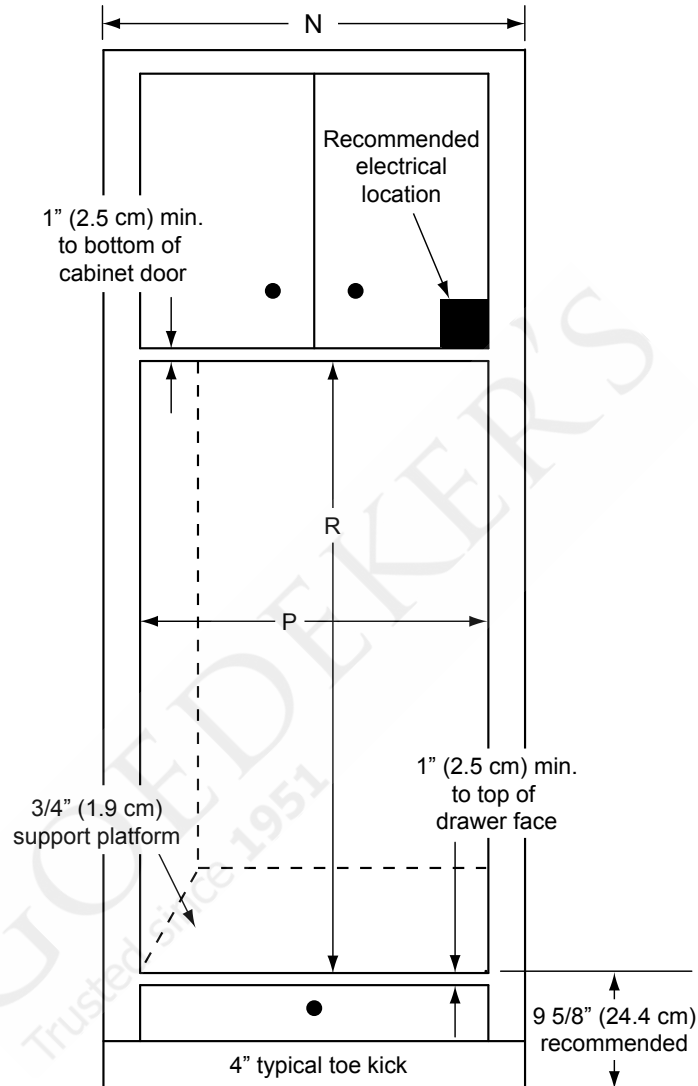

(A) Overall Width	(B) Chassis Width	(C) Overall Height	(D) Chassis Height	(E) Control Panel Overlay
29 7/8" (75.9 cm)	28 3/8" (72.1 cm)	49 7/8" (126.7 cm)	49" (124.5 cm)	7/8" (2.2 cm)

(F) Utility Cutout Width	(G) Utility Cutout Height	(H) Utility Cutout Depth	(J) Control Panel Depth	(K) Chassis Depth
6 1/4" (15.9 cm)	4 3/4" (12.1 cm)	7 3/4" (19.7 cm)	1 3/16" (3.0 cm)	23 5/8" (60.0 cm)

### HANDLE DIMENSIONS

ELECTRICAL SPECIFICATIONS	
<b>Dedicated Circuit Requirements</b>	<b>Total Connected Load</b>
240 Vac 60 Hz., 4-wire,* 50 Amp.	See product data label

\* Two 120 Vac hot (L1 and L2), one neutral, one ground. Fuse/circuit breaker on both L1 and L2.

## Renaissance 30" Wide, Double Wall Oven

## PLANNING GUIDE

Cabinet tolerances: +1/16" (+1.6 mm) -0, unless otherwise stated

**DOUBLE WALL OVEN - CUTOUT DIMENSIONS**

(N) Minimum Cabinet Width	(P) Minimum Cut Out Width	(R) Minimum Cutout Height
30" (76.2 cm)	28 1/2" (72.4 cm)	49 1/8" (124.8 cm)