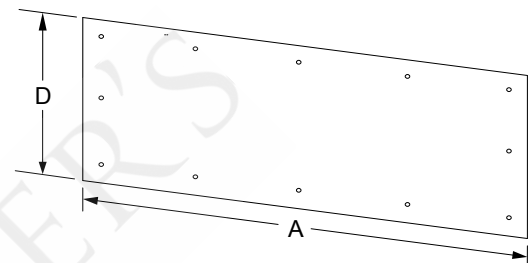

HANDLE DIMENSIONS - SIDE VIEW

DRAWER FACE DIMENSIONS (MWD SERIES SHOWN)

OVERALL DIMENSIONS - TOP VIEW (EWD SERIES SHOWN)

CHASSIS DIMENSIONS

Model	(A) Drawer Face Width	(B) Chassis Face Width	(C) Chassis Width
DWD30	30" (76.2 cm)	29 5/8" (75.2 cm)	28 1/4" (71.8 cm)
ERWD27	27" (68.6 cm)	26 5/8" (67.6 cm)	25 1/4" (64.1 cm)
ERWD30	30" (76.2 cm)	29 5/8" (75.2 cm)	28 1/4" (71.8 cm)
EWD24	24" (61.0 cm)	23 5/8" (60.0 cm)	22 1/4" (56.5 cm)
EWD27	27" (68.6 cm)	26 5/8" (67.6 cm)	25 1/4" (64.1 cm)
EWD30	30" (76.2 cm)	29 5/8" (75.2 cm)	28 1/4" (71.8 cm)
EWD36	36" (91.4 cm)	35 5/8" (90.5 cm)	34 1/4" (87.0 cm)
MRWD27	26 3/4" (67.9 cm)	26 5/8" (67.6 cm)	25 1/4" (64.1 cm)
MRWD30	29 3/4" (75.6 cm)	29 5/8" (75.2 cm)	28 1/4" (71.8 cm)
MWDH27	27" (68.6 cm)	26 5/8" (67.6 cm)	25 1/4" (64.1 cm)
MWDH30	30" (76.2 cm)	29 5/8" (75.2 cm)	28 1/4" (71.8 cm)
MWDV27	27" (68.6 cm)	26 5/8" (67.6 cm)	25 1/4" (64.1 cm)
MWDV30	30" (76.2 cm)	29 5/8" (75.2 cm)	28 1/4" (71.8 cm)
RWDV30	30" (76.2 cm)	29 5/8" (75.2 cm)	28 1/4" (71.8 cm)

WARMING DRAWER OVERALL DIMENSIONS

DWD, ERWD, EWD, IWD, MRWD, MWDH, MWDV, OWD, RWDV

Document # PG02-002

Revised 01/18/12 Page 2/3

24", 27", 30", 36" Wide Warming Drawers

PLANNING GUIDE

Product tolerances: $\pm 1/16"$ (± 1.6 mm) unless otherwise stated

**DRAWER FACE DIMENSIONS
(IWD/OWD SERIES SHOWN)**

**CHASSIS DIMENSIONS
(IWD/OWD SHOWN)**

Model	(A) Dimension Drawer Face Width	(B) Dimension Chassis Width	(C) Dimension Chassis Face Width	(D) Dimension Drawer Face Height	(E) Dimension Chassis Depth	(F) Dimension Drawer Depth	(G) Dimension Chassis Height
IWD24	22 5/16" (56.7 cm)	22 1/4" (56.5 cm)	22 3/8" (56.8 cm)	8 15/16" (22.7 cm)	23 3/8" (59.4 cm)	23 13/16" (60.5 cm)	9 1/16" (23.0 cm)
IWD27	25 5/16" (64.3 cm)	25 1/4" (64.1 cm)	25 3/8" (64.5 cm)				
IWD30	28 5/16" (71.9 cm)	28 1/4" (71.8 cm)	28 3/8" (72.1 cm)				
OWD24	22 1/2" (57.1 cm)	22 1/2" (57.1 cm)	22 1/2" (57.1 cm)	11 7/8" (30.2 cm)	20" (50.8 cm)	18" (45.7 cm)	11 7/8" (30.2 cm)