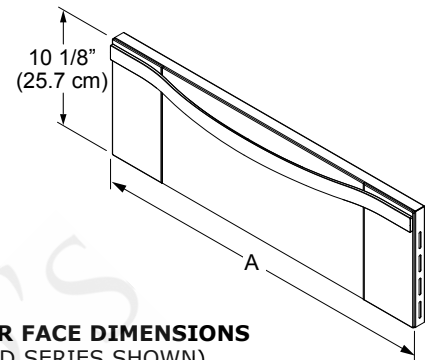

HANDLE DIMENSIONS - SIDE VIEW

DRAWER FACE DIMENSIONS (MWD SERIES SHOWN)

OVERALL DIMENSIONS - TOP VIEW (EWD SERIES SHOWN)

CHASSIS DIMENSIONS

Model	(A) Drawer Face Width	(B) Chassis Face Width	(C) Chassis Width
DWD30	30" (76.2 cm)	29 5/8" (75.2 cm)	28 1/4" (71.8 cm)
ERWD27	27" (68.6 cm)	26 5/8" (67.6 cm)	25 1/4" (64.1 cm)
ERWD30	30" (76.2 cm)	29 5/8" (75.2 cm)	28 1/4" (71.8 cm)
EWD24	24" (61.0 cm)	23 5/8" (60.0 cm)	22 1/4" (56.5 cm)
EWD27	27" (68.6 cm)	26 5/8" (67.6 cm)	25 1/4" (64.1 cm)
EWD30	30" (76.2 cm)	29 5/8" (75.2 cm)	28 1/4" (71.8 cm)
EWD36	36" (91.4 cm)	35 5/8" (90.5 cm)	34 1/4" (87.0 cm)
MRWD27	26 3/4" (67.9 cm)	26 5/8" (67.6 cm)	25 1/4" (64.1 cm)
MRWD30	29 3/4" (75.6 cm)	29 5/8" (75.2 cm)	28 1/4" (71.8 cm)
MWDH27	27" (68.6 cm)	26 5/8" (67.6 cm)	25 1/4" (64.1 cm)
MWDH30	30" (76.2 cm)	29 5/8" (75.2 cm)	28 1/4" (71.8 cm)
MWDV27	27" (68.6 cm)	26 5/8" (67.6 cm)	25 1/4" (64.1 cm)
MWDV30	30" (76.2 cm)	29 5/8" (75.2 cm)	28 1/4" (71.8 cm)
RWDV30	30" (76.2 cm)	29 5/8" (75.2 cm)	28 1/4" (71.8 cm)

**DRAWER FACE DIMENSIONS
(IWD/OWD SERIES SHOWN)**

**CHASSIS DIMENSIONS
(IWD/OWD SHOWN)**

Model	(A) Dimension Drawer Face Width	(B) Dimension Chassis Width	(C) Dimension Chassis Face Width	(D) Dimension Drawer Face Height	(E) Dimension Chassis Depth	(F) Dimension Drawer Depth	(G) Dimension Chassis Height
IWD24	22 5/16" (56.7 cm)	22 1/4" (56.5 cm)	22 3/8" (56.8 cm)	8 15/16" (22.7 cm)	23 3/8" (59.4 cm)	23 13/16" (60.5 cm)	9 1/16" (23.0 cm)
IWD27	25 5/16" (64.3 cm)	25 1/4" (64.1 cm)	25 3/8" (64.5 cm)				
IWD30	28 5/16" (71.9 cm)	28 1/4" (71.8 cm)	28 3/8" (72.1 cm)				
OWD24	22 1/2" (57.1 cm)	22 1/2" (57.1 cm)	22 1/2" (57.1 cm)	11 7/8" (30.2 cm)	20" (50.8 cm)	18" (45.7 cm)	11 7/8" (30.2 cm)