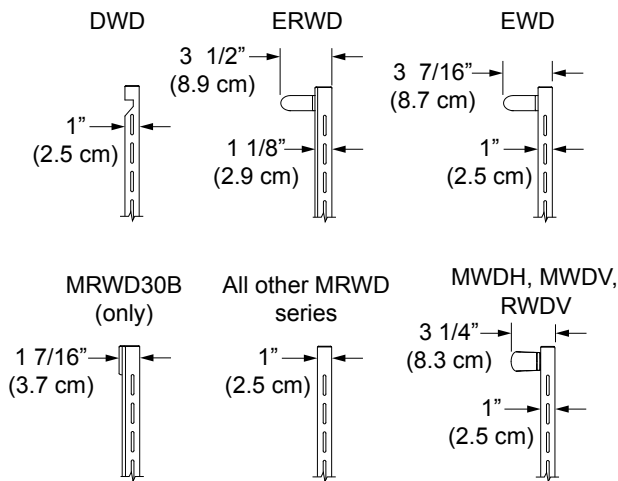

HANDLE DIMENSIONS - SIDE VIEW

DRAWER FACE DIMENSIONS (MWD SERIES SHOWN)

OVERALL DIMENSIONS - TOP VIEW (EWD SERIES SHOWN)

CHASSIS DIMENSIONS

Model	(A) Drawer Face Width	(B) Chassis Face Width	(C) Chassis Width
DWD30	30" (76.2 cm)	29 5/8" (75.2 cm)	28 1/4" (71.8 cm)
ERWD27	27" (68.6 cm)	26 5/8" (67.6 cm)	25 1/4" (64.1 cm)
ERWD30	30" (76.2 cm)	29 5/8" (75.2 cm)	28 1/4" (71.8 cm)
EWD24	24" (61.0 cm)	23 5/8" (60.0 cm)	22 1/4" (56.5 cm)
EWD27	27" (68.6 cm)	26 5/8" (67.6 cm)	25 1/4" (64.1 cm)
EWD30	30" (76.2 cm)	29 5/8" (75.2 cm)	28 1/4" (71.8 cm)
EWD36	36" (91.4 cm)	35 5/8" (90.5 cm)	34 1/4" (87.0 cm)
MRWD27	26 3/4" (67.9 cm)	26 5/8" (67.6 cm)	25 1/4" (64.1 cm)
MRWD30	29 3/4" (75.6 cm)	29 5/8" (75.2 cm)	28 1/4" (71.8 cm)
MWDH27	27" (68.6 cm)	26 5/8" (67.6 cm)	25 1/4" (64.1 cm)
MWDH30	30" (76.2 cm)	29 5/8" (75.2 cm)	28 1/4" (71.8 cm)
MWDV27	27" (68.6 cm)	26 5/8" (67.6 cm)	25 1/4" (64.1 cm)
MWDV30	30" (76.2 cm)	29 5/8" (75.2 cm)	28 1/4" (71.8 cm)
RWDV30	30" (76.2 cm)	29 5/8" (75.2 cm)	28 1/4" (71.8 cm)

**DRAWER FACE DIMENSIONS
(IWD/OWD SERIES SHOWN)**

**CHASSIS DIMENSIONS
(IWD/OWD SHOWN)**

Model	(A) Dimension Drawer Face Width	(B) Dimension Chassis Width	(C) Dimension Chassis Face Width	(D) Dimension Drawer Face Height	(E) Dimension Chassis Depth	(F) Dimension Drawer Depth	(G) Dimension Chassis Height
IWD24	22 5/16" (56.7 cm)	22 1/4" (56.5 cm)	22 3/8" (56.8 cm)	8 15/16" (22.7 cm)	23 3/8" (59.4 cm)	23 13/16" (60.5 cm)	9 1/16" (23.0 cm)
IWD27	25 5/16" (64.3 cm)	25 1/4" (64.1 cm)	25 3/8" (64.5 cm)				
IWD30	28 5/16" (71.9 cm)	28 1/4" (71.8 cm)	28 3/8" (72.1 cm)				
OWD24	22 1/2" (57.1 cm)	22 1/2" (57.1 cm)	22 1/2" (57.1 cm)	11 7/8" (30.2 cm)	20" (50.8 cm)	18" (45.7 cm)	11 7/8" (30.2 cm)