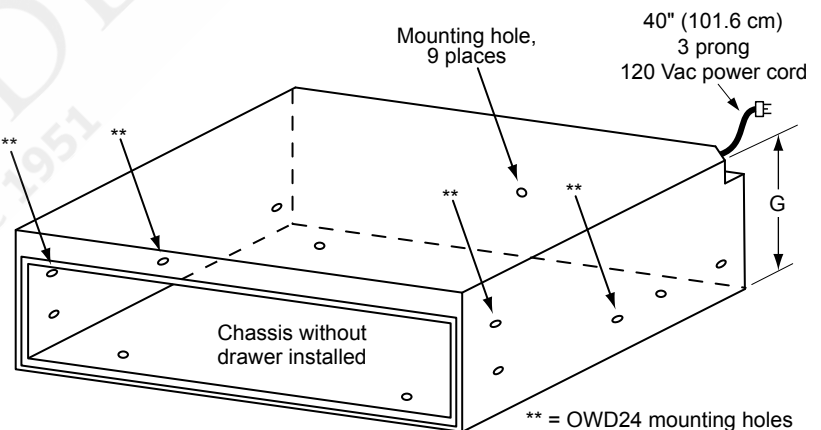

**CHASSIS DIMENSIONS
(IWD/OWD SHOWN)**

Model	(A) Dimension Drawer Face Width	(B) Dimension Chassis Width	(C) Dimension Chassis Face Width	(D) Dimension Drawer Face Height	(E) Dimension Chassis Depth	(F) Dimension Drawer Depth	(G) Dimension Chassis Height
IWD24	22 5/16" (56.7 cm)	22 1/4" (56.5 cm)	22 3/8" (56.8 cm)	8 15/16" (22.7 cm)	23 3/8" (59.4 cm)	23 13/16" (60.5 cm)	9 1/16" (23.0 cm)
IWD27	25 5/16" (64.3 cm)	25 1/4" (64.1 cm)	25 3/8" (64.5 cm)				
IWD30	28 5/16" (71.9 cm)	28 1/4" (71.8 cm)	28 3/8" (72.1 cm)				
OWD24	22 1/2" (57.1 cm)	22 1/2" (57.1 cm)	22 1/2" (57.1 cm)	11 7/8" (30.2 cm)	20" (50.8 cm)	18" (45.7 cm)	11 7/8" (30.2 cm)