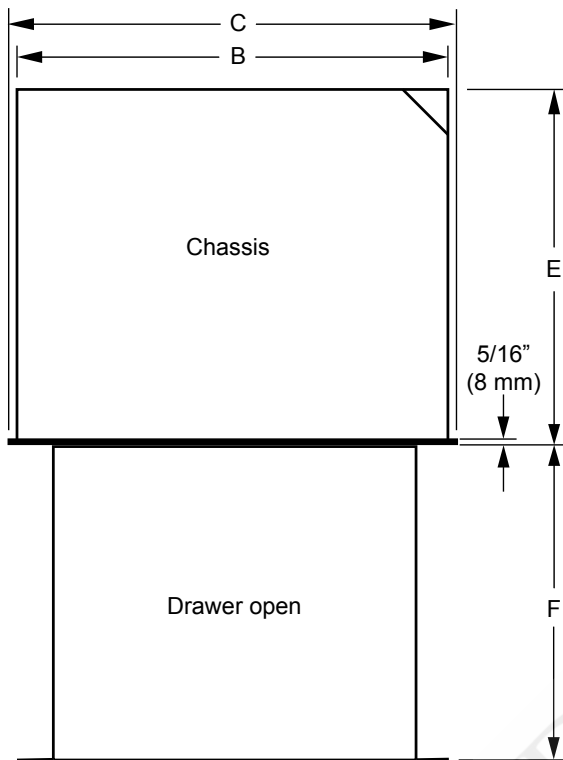

DWD, ERWD, EWD, IWD, MRWD, MWDH, MWDV, OWD, RWDV

Document # PG02-002

Revised 01/18/12 Page 2/3

24", 27", 30", 36" Wide Warming Drawers

PLANNING GUIDE

Product tolerances: $\pm 1/16"$ (± 1.6 mm) unless otherwise stated

Electrical Circuit Required	Total Connected Load	Minimum Ambient Operating Temperature
120 Vac, 60 Hz, 15 Amp. grounded, dedicated circuit	4.0 Amp. @ 120 Vac, 60 Hz.	32°F (0°C)

**OVERALL DIMENSIONS - IWD/OWD SERIES
TOP VIEW**