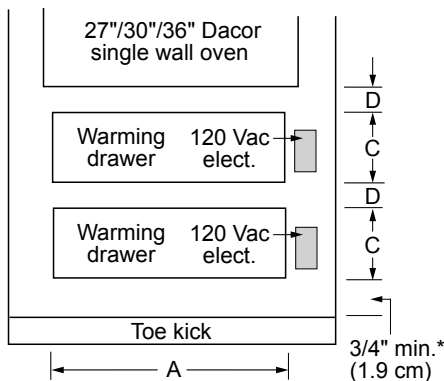

Model	(A) Cutout Width	(B) Min. Width to Adjacent Doors/ Drawers	(C) Cutout Height	(D) Min. Vertical Gap Between Cutouts	Min. Cutout Depth	
DWD30	28 1/2" (72.4 cm)	30 1/4" (76.8 cm)*	9 1/8" (23.2 cm)	1 1/4" (3.2 cm)*	24" (61.0 cm)	
ERWD27	25 1/2" (64.8 cm)	27 1/4" (69.2 cm)*	9 1/8" (23.2 cm)	1 1/4" (3.2 cm)*		
ERWD30	28 1/2" (72.4 cm)	30 1/4" (76.8 cm)*	9 1/8" (23.2 cm)	1 1/4" (3.2 cm)*		
EWD24	22 1/2" (57.2 cm)	24 1/4" (61.6 cm)*	9 1/8" (23.2 cm)	1 1/4" (3.2 cm)*		
EWD27	25 1/2" (64.8 cm)	27 1/4" (69.2 cm)*	9 1/8" (23.2 cm)	1 1/4" (3.2 cm)*		
EWD30	28 1/2" (72.4 cm)	30 1/4" (76.8 cm)*	9 1/8" (23.2 cm)	1 1/4" (3.2 cm)*		
EWD36****	34 1/2" (87.6 cm)	36 1/4" (92.1 cm)*	9 1/8" (23.2 cm)	NA		
IWD24	22 1/2" (57.2 cm)	**	9 1/8" (23.2 cm)	1 1/16" (2.7 cm)		
IWD27	25 1/2" (64.8 cm)	**	9 1/8" (23.2 cm)	1 1/16" (2.7 cm)		
IWD30	28 1/2" (72.4 cm)	**	9 1/8" (23.2 cm)	1 1/16" (2.7 cm)		
MRWD27	25 1/2" (64.8 cm)	27" (68.6 cm)*	9 1/8" (23.2 cm)	1 1/4" (3.2 cm)*		
MRWD30	28 1/2" (72.4 cm)	30" (76.2 cm)*	9 1/8" (23.2 cm)	1 1/4" (3.2 cm)*		
MWDH27	25 1/2" (64.8 cm)	27 1/4" (69.2 cm)*	9 1/8" (23.2 cm)	1 1/4" (3.2 cm)*		
MWDH30	28 1/2" (72.4 cm)	30 1/4" (76.8 cm)*	9 1/8" (23.2 cm)	1 1/4" (3.2 cm)*		
MWDV27	25 1/2" (64.8 cm)	27 1/4" (69.2 cm)*	9 1/8" (23.2 cm)	1 1/4" (3.2 cm)*		
MWDV30	28 1/2" (72.4 cm)	30 1/4" (76.8 cm)*	9 1/8" (23.2 cm)	1 1/4" (3.2 cm)*		
OWD24****	22 5/8" (57.5 cm)	24 1/4" (61.6 cm)***	11 15/16" (30.3 cm)	NA		20 1/8" (51.1 cm)
RWDV30	28 1/2" (72.4 cm)	30 1/4" (76.8 cm)*	9 1/8" (23.2 cm)	1 1/4" (3.2 cm)*		24" (61.0 cm)

* Bare minimum spacing to allow for ventilation and avoid scraping on DWD, ERWD, EWD, MRWD, MWDH, MWDV and RWDV series models.

** On IWD series models or OWD24 without the optional front panel kit: The chassis and the drawer faceplate are smaller than the cutout. The custom front panel mounts to the drawer faceplate. The height and width of the custom front panel must exceed the appropriate cutout dimensions (A and C above) to cover the hole. Allow 1/4" minimum additional space on the top, bottom and sides from the custom front panel edge to prevent scraping against adjacent doors, drawers and the countertop.

*** OWD24 with optional factory front panel kit only. Bare minimum spacing shown to avoid scraping. Gap above and below cutout is 3/4" minimum. See ** above for OWD24 with custom front panel.

**** Model EWD36 cannot be installed above or below another warming drawer (any type).

***** Model OWD24 cannot be installed above, below or adjacent to a wall oven or warming drawer (any type).