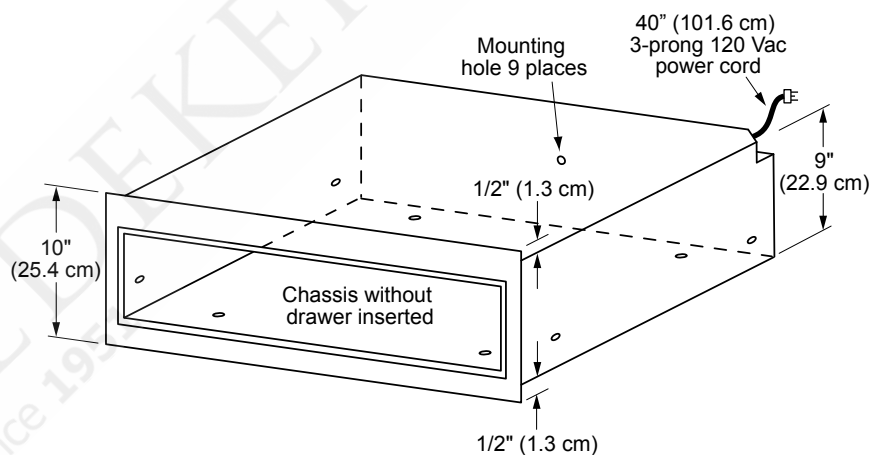

HANDLE DIMENSIONS - SIDE VIEW

DRAWER FACE DIMENSIONS (MWD SERIES SHOWN)

OVERALL DIMENSIONS - TOP VIEW (EWD SERIES SHOWN)

CHASSIS DIMENSIONS

Model	(A) Drawer Face Width	(B) Chassis Face Width	(C) Chassis Width
DWD30	30" (76.2 cm)	29 5/8" (75.2 cm)	28 1/4" (71.8 cm)
ERWD27	27" (68.6 cm)	26 5/8" (67.6 cm)	25 1/4" (64.1 cm)
ERWD30	30" (76.2 cm)	29 5/8" (75.2 cm)	28 1/4" (71.8 cm)
EWD24	24" (61.0 cm)	23 5/8" (60.0 cm)	22 1/4" (56.5 cm)
EWD27	27" (68.6 cm)	26 5/8" (67.6 cm)	25 1/4" (64.1 cm)
EWD30	30" (76.2 cm)	29 5/8" (75.2 cm)	28 1/4" (71.8 cm)
EWD36	36" (91.4 cm)	35 5/8" (90.5 cm)	34 1/4" (87.0 cm)
MRWD27	26 3/4" (67.9 cm)	26 5/8" (67.6 cm)	25 1/4" (64.1 cm)
MRWD30	29 3/4" (75.6 cm)	29 5/8" (75.2 cm)	28 1/4" (71.8 cm)
MWDH27	27" (68.6 cm)	26 5/8" (67.6 cm)	25 1/4" (64.1 cm)
MWDH30	30" (76.2 cm)	29 5/8" (75.2 cm)	28 1/4" (71.8 cm)
MWDV27	27" (68.6 cm)	26 5/8" (67.6 cm)	25 1/4" (64.1 cm)
MWDV30	30" (76.2 cm)	29 5/8" (75.2 cm)	28 1/4" (71.8 cm)
RWDV30	30" (76.2 cm)	29 5/8" (75.2 cm)	28 1/4" (71.8 cm)

**DRAWER FACE DIMENSIONS
(IWD/OWD SERIES SHOWN)**

**CHASSIS DIMENSIONS
(IWD/OWD SHOWN)**

Model	(A) Dimension Drawer Face Width	(B) Dimension Chassis Width	(C) Dimension Chassis Face Width	(D) Dimension Drawer Face Height	(E) Dimension Chassis Depth	(F) Dimension Drawer Depth	(G) Dimension Chassis Height
IWD24	22 5/16" (56.7 cm)	22 1/4" (56.5 cm)	22 3/8" (56.8 cm)	8 15/16" (22.7 cm)	23 3/8" (59.4 cm)	23 13/16" (60.5 cm)	9 1/16" (23.0 cm)
IWD27	25 5/16" (64.3 cm)	25 1/4" (64.1 cm)	25 3/8" (64.5 cm)				
IWD30	28 5/16" (71.9 cm)	28 1/4" (71.8 cm)	28 3/8" (72.1 cm)				
OWD24	22 1/2" (57.1 cm)	22 1/2" (57.1 cm)	22 1/2" (57.1 cm)	11 7/8" (30.2 cm)	20" (50.8 cm)	18" (45.7 cm)	11 7/8" (30.2 cm)