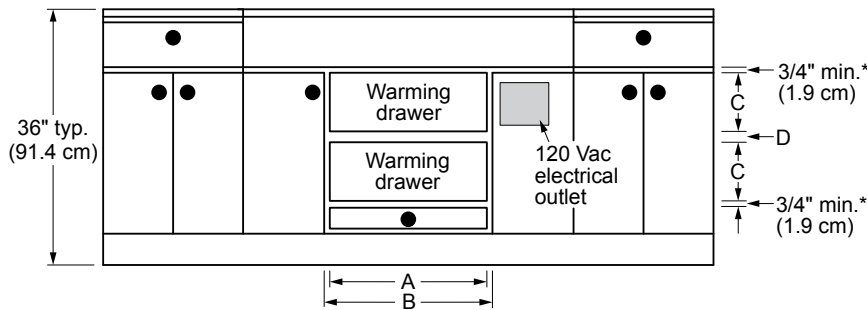

DWD, ERWD, EWD, IWD, MRWD, MWDH, MWDV, OWD, RWDV

24", 27", 30", 36" Wide Warming Drawers

PLANNING GUIDE

Cabinet/countertop tolerances: +1/16" (+1.6 mm), -0 unless otherwise stated

WARNING

- Observe all governing codes and ordinances during planning and installation. Contact your local building department for further information.
- This appliance must be installed in accordance with the accompanying installation instructions.

Mounting platform must be 3/4" (1.9 cm) thick and support 100 lbs.