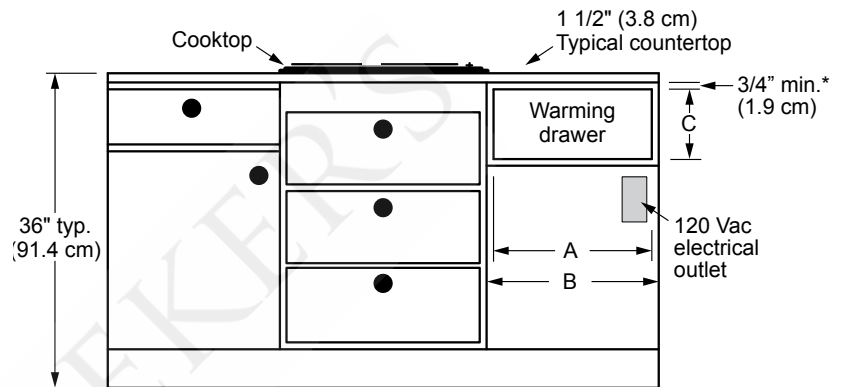

Model	(A) Cutout Width	(B) Min. Width to Adjacent Doors/ Drawers	(C) Cutout Height	(D) Min. Vertical Gap Between Cutouts	Min. Cutout Depth	
DWD30	28 1/2" (72.4 cm)	30 1/4" (76.8 cm)*	9 1/8" (23.2 cm)	1 1/4" (3.2 cm)*	24" (61.0 cm)	
ERWD27	25 1/2" (64.8 cm)	27 1/4" (69.2 cm)*	9 1/8" (23.2 cm)	1 1/4" (3.2 cm)*		
ERWD30	28 1/2" (72.4 cm)	30 1/4" (76.8 cm)*	9 1/8" (23.2 cm)	1 1/4" (3.2 cm)*		
EWD24	22 1/2" (57.2 cm)	24 1/4" (61.6 cm)*	9 1/8" (23.2 cm)	1 1/4" (3.2 cm)*		
EWD27	25 1/2" (64.8 cm)	27 1/4" (69.2 cm)*	9 1/8" (23.2 cm)	1 1/4" (3.2 cm)*		
EWD30	28 1/2" (72.4 cm)	30 1/4" (76.8 cm)*	9 1/8" (23.2 cm)	1 1/4" (3.2 cm)*		
EWD36****	34 1/2" (87.6 cm)	36 1/4" (92.1 cm)*	9 1/8" (23.2 cm)	NA		
IWD24	22 1/2" (57.2 cm)	**	9 1/8" (23.2 cm)	1 1/16" (2.7 cm)		
IWD27	25 1/2" (64.8 cm)	**	9 1/8" (23.2 cm)	1 1/16" (2.7 cm)		
IWD30	28 1/2" (72.4 cm)	**	9 1/8" (23.2 cm)	1 1/16" (2.7 cm)		
MRWD27	25 1/2" (64.8 cm)	27" (68.6 cm)*	9 1/8" (23.2 cm)	1 1/4" (3.2 cm)*		
MRWD30	28 1/2" (72.4 cm)	30" (76.2 cm)*	9 1/8" (23.2 cm)	1 1/4" (3.2 cm)*		
MWDH27	25 1/2" (64.8 cm)	27 1/4" (69.2 cm)*	9 1/8" (23.2 cm)	1 1/4" (3.2 cm)*		
MWDH30	28 1/2" (72.4 cm)	30 1/4" (76.8 cm)*	9 1/8" (23.2 cm)	1 1/4" (3.2 cm)*		
MWDV27	25 1/2" (64.8 cm)	27 1/4" (69.2 cm)*	9 1/8" (23.2 cm)	1 1/4" (3.2 cm)*		
MWDV30	28 1/2" (72.4 cm)	30 1/4" (76.8 cm)*	9 1/8" (23.2 cm)	1 1/4" (3.2 cm)*		
OWD24****	22 5/8" (57.5 cm)	24 1/4" (61.6 cm)***	11 15/16" (30.3 cm)	NA		20 1/8" (51.1 cm)
RWDV30	28 1/2" (72.4 cm)	30 1/4" (76.8 cm)*	9 1/8" (23.2 cm)	1 1/4" (3.2 cm)*		24" (61.0 cm)

* Bare minimum spacing to allow for ventilation and avoid scraping on DWD, ERWD, EWD, MRWD, MWDH, MWDV and RWDV series models.

** On IWD series models or OWD24 without the optional front panel kit: The chassis and the drawer faceplate are smaller than the cutout. The custom front panel mounts to the drawer faceplate. The height and width of the custom front panel must exceed the appropriate cutout dimensions (A and C above) to cover the hole. Allow 1/4" minimum additional space on the top, bottom and sides from the custom front panel edge to prevent scraping against adjacent doors, drawers and the countertop.

*** OWD24 with optional factory front panel kit only. Bare minimum spacing shown to avoid scraping. Gap above and below cutout is 3/4" minimum. See ** above for OWD24 with custom front panel.

**** Model EWD36 cannot be installed above or below another warming drawer (any type).

***** Model OWD24 cannot be installed above, below or adjacent to a wall oven or warming drawer (any type).