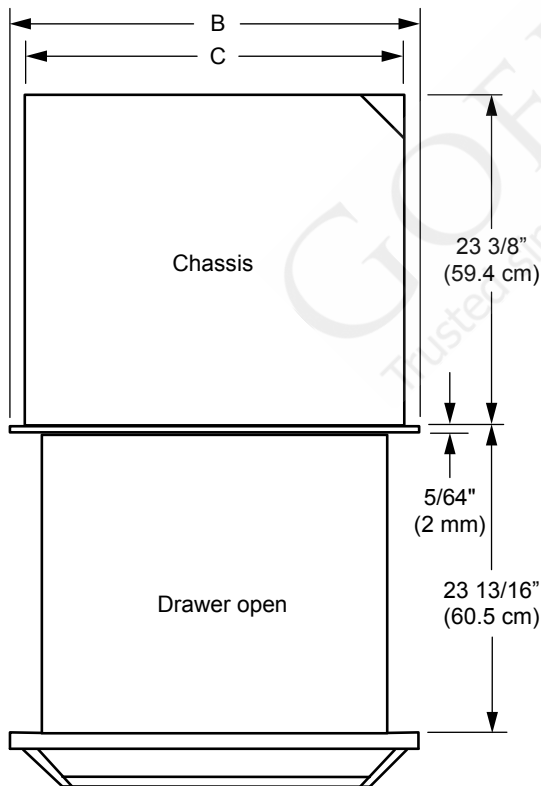

HANDLE DIMENSIONS - SIDE VIEW

DRAWER FACE DIMENSIONS (MWD SERIES SHOWN)

OVERALL DIMENSIONS - TOP VIEW (EWD SERIES SHOWN)

CHASSIS DIMENSIONS

Model	(A) Drawer Face Width	(B) Chassis Face Width	(C) Chassis Width
DWD30	30" (76.2 cm)	29 5/8" (75.2 cm)	28 1/4" (71.8 cm)
ERWD27	27" (68.6 cm)	26 5/8" (67.6 cm)	25 1/4" (64.1 cm)
ERWD30	30" (76.2 cm)	29 5/8" (75.2 cm)	28 1/4" (71.8 cm)
EWD24	24" (61.0 cm)	23 5/8" (60.0 cm)	22 1/4" (56.5 cm)
EWD27	27" (68.6 cm)	26 5/8" (67.6 cm)	25 1/4" (64.1 cm)
EWD30	30" (76.2 cm)	29 5/8" (75.2 cm)	28 1/4" (71.8 cm)
EWD36	36" (91.4 cm)	35 5/8" (90.5 cm)	34 1/4" (87.0 cm)
MRWD27	26 3/4" (67.9 cm)	26 5/8" (67.6 cm)	25 1/4" (64.1 cm)
MRWD30	29 3/4" (75.6 cm)	29 5/8" (75.2 cm)	28 1/4" (71.8 cm)
MWDH27	27" (68.6 cm)	26 5/8" (67.6 cm)	25 1/4" (64.1 cm)
MWDH30	30" (76.2 cm)	29 5/8" (75.2 cm)	28 1/4" (71.8 cm)
MWDV27	27" (68.6 cm)	26 5/8" (67.6 cm)	25 1/4" (64.1 cm)
MWDV30	30" (76.2 cm)	29 5/8" (75.2 cm)	28 1/4" (71.8 cm)
RWDV30	30" (76.2 cm)	29 5/8" (75.2 cm)	28 1/4" (71.8 cm)

**DRAWER FACE DIMENSIONS
(IWD/OWD SERIES SHOWN)**

**CHASSIS DIMENSIONS
(IWD/OWD SHOWN)**

Model	(A) Dimension Drawer Face Width	(B) Dimension Chassis Width	(C) Dimension Chassis Face Width	(D) Dimension Drawer Face Height	(E) Dimension Chassis Depth	(F) Dimension Drawer Depth	(G) Dimension Chassis Height
IWD24	22 5/16" (56.7 cm)	22 1/4" (56.5 cm)	22 3/8" (56.8 cm)	8 15/16" (22.7 cm)	23 3/8" (59.4 cm)	23 13/16" (60.5 cm)	9 1/16" (23.0 cm)
IWD27	25 5/16" (64.3 cm)	25 1/4" (64.1 cm)	25 3/8" (64.5 cm)				
IWD30	28 5/16" (71.9 cm)	28 1/4" (71.8 cm)	28 3/8" (72.1 cm)				
OWD24	22 1/2" (57.1 cm)	22 1/2" (57.1 cm)	22 1/2" (57.1 cm)	11 7/8" (30.2 cm)	20" (50.8 cm)	18" (45.7 cm)	11 7/8" (30.2 cm)