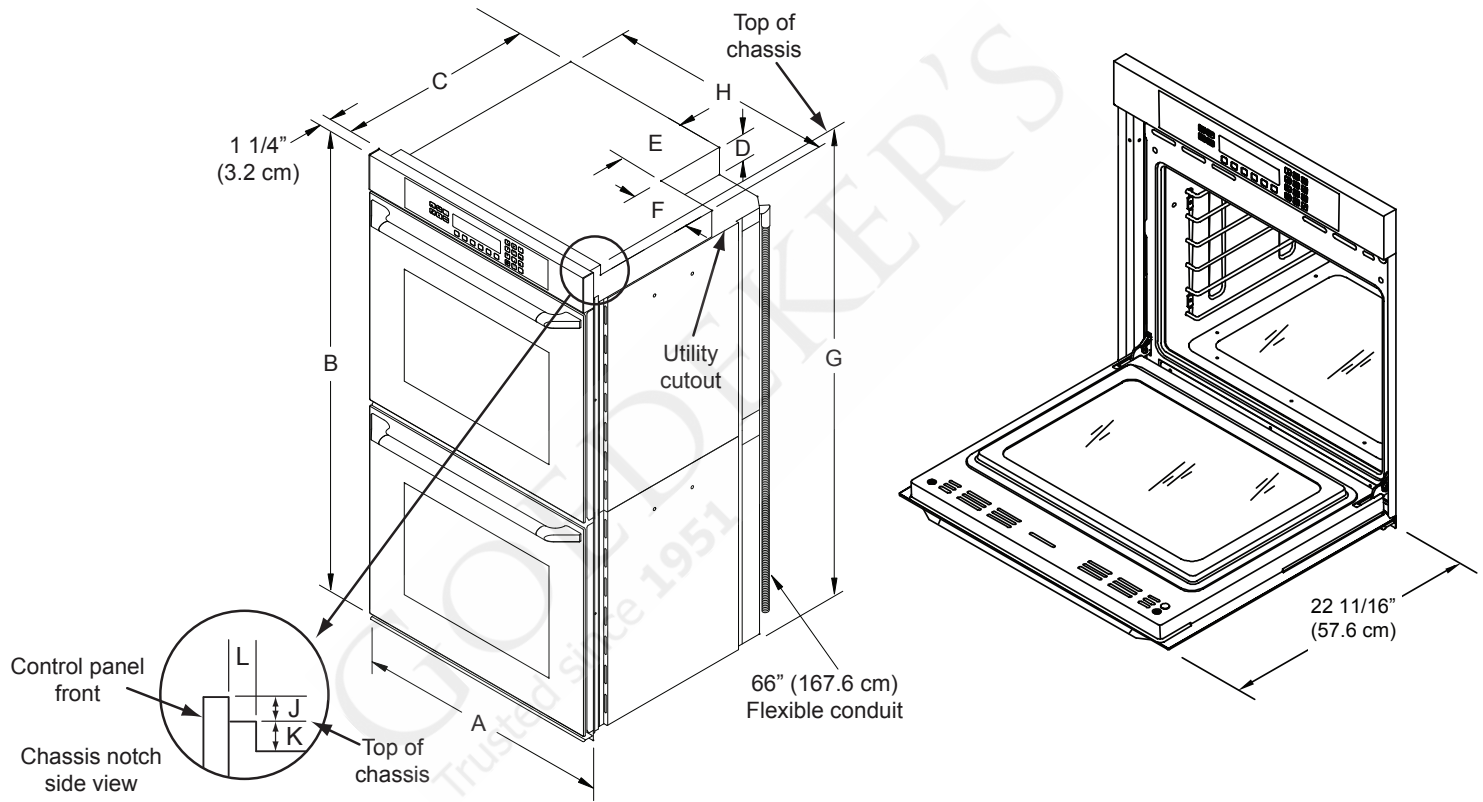

EO, MOH, MOV

27 and 30 Inch Wide, Double, Discovery Wall Ovens

PLANNING GUIDE

WARNING

- Observe all governing codes and ordinances during planning and installation. Contact your local building department for further information.
- This appliance must be installed in accordance with the accompanying installation instructions.

Dedicated Circuit Required	Total Connected Load	Approximate Shipping Weight
240 Vac, 4-wire*, 60 Hz, 50 Amp.	9.25 kW (38.9 Amp.)	415 lbs.

* Two 120 Vac hot (L1 and L2), one neutral, one ground.

Product tolerances: ±1/16" (±1.6 mm), unless otherwise stated.

Model	A	B	C	D	E	F	G	H	J	K	L
EO227	27" (68.6 cm)	51 1/16" (129.7 cm)	23 3/8" (59.4 cm)	2 5/16" (5.9 cm)	7 3/8" (18.7 cm)	6 3/8" (16.2 cm)	50 1/2" (128.3 cm)	25 3/8" (64.4 cm)	9/16" (1.4 cm)	1" (2.5 cm)	1 7/8" (4.6 cm)
MOH227											
MOV227											
EO230	30" (76.2 cm)	51 1/16" (129.7 cm)	23 3/8" (59.4 cm)	2 5/16" (5.9 cm)	7 3/8" (18.7 cm)	6 3/8" (16.2 cm)	50 1/2" (128.3 cm)	28 3/8" (72.0 cm)	9/16" (1.4 cm)	1" (2.5 cm)	1 7/8" (4.6 cm)
MOH230											
MOV230											

PRODUCT DIMENSIONS

EO, MOH, MOV

27 and 30 Inch Wide, Double, Discovery Wall Ovens

PLANNING GUIDE

Cutout tolerances: +1/16" (+1.6 mm), -0, unless otherwise stated.

HANDLE DIMENSIONS - SIDE VIEW

Model	A	B	C
EO227	50 9/16" (128.4 cm)	25 1/2" (64.8 cm)	27" (68.6 cm)
MOH227			
MOV227			
EO230	50 9/16" (128.4 cm)	28 1/2" (72.4 cm)	30" (76.2 cm)
MOH230			
MOV230			