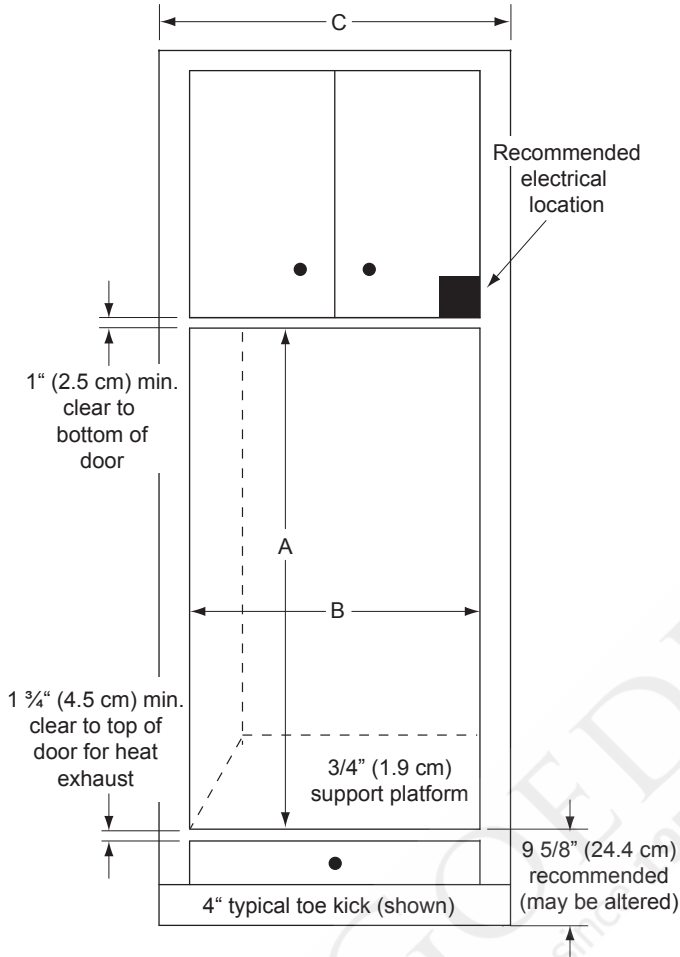

Dedicated Circuit Required	Total Connected Load	Approximate Shipping Weight
240 Vac, 4-wire*, 60 Hz, 50 Amp.	9.25 kW (38.9 Amp.)	415 lbs.

* Two 120 Vac hot (L1 and L2), one neutral, one ground.

Product tolerances: ±1/16" (±1.6 mm), unless otherwise stated.

Model	A	B	C	D	E	F	G	H	J	K	L
EO227	27" (68.6 cm)	51 1/16" (129.7 cm)	23 3/8" (59.4 cm)	2 5/16" (5.9 cm)	7 3/8" (18.7 cm)	6 3/8" (16.2 cm)	50 1/2" (128.3 cm)	25 3/8" (64.4 cm)	9/16" (1.4 cm)	1" (2.5 cm)	1 7/8" (4.6 cm)
MOH227											
MOV227											
EO230	30" (76.2 cm)	51 1/16" (129.7 cm)	23 3/8" (59.4 cm)	2 5/16" (5.9 cm)	7 3/8" (18.7 cm)	6 3/8" (16.2 cm)	50 1/2" (128.3 cm)	28 3/8" (72.0 cm)	9/16" (1.4 cm)	1" (2.5 cm)	1 7/8" (4.6 cm)
MOH230											
MOV230											

PRODUCT DIMENSIONS

EO, MOH, MOV

27 and 30 Inch Wide, Double, Discovery Wall Ovens

PLANNING GUIDE

Cutout tolerances: +1/16" (+1.6 mm), -0, unless otherwise stated.

HANDLE DIMENSIONS - SIDE VIEW

Model	A	B	C
EO227	50 9/16" (128.4 cm)	25 1/2" (64.8 cm)	27" (68.6 cm)
MOH227			
MOV227			
EO230	50 9/16" (128.4 cm)	28 1/2" (72.4 cm)	30" (76.2 cm)
MOH230			
MOV230			

CUTOUT DIMENSIONS

NOTES:

1. 24" (61.0 cm) minimum interior cabinet depth. Back of cabinet may need to be removed.
2. 3/4" (1.9 cm) support platform (flush with cutout).
3. 1/8" (3 mm) minimum clearance from appliance to adjacent cabinet doors/drawers.