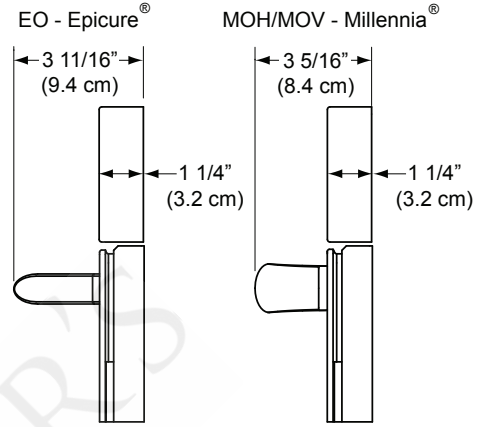

Dedicated Circuit Required	Total Connected Load	Approximate Shipping Weight
240 Vac, 4-wire*, 60 Hz, 50 Amp.	9.25 kW (38.9 Amp.)	415 lbs.

* Two 120 Vac hot (L1 and L2), one neutral, one ground.

Product tolerances: ±1/16" (±1.6 mm), unless otherwise stated.

Model	A	B	C	D	E	F	G	H	J	K	L
EO227	27" (68.6 cm)	51 1/16" (129.7 cm)	23 3/8" (59.4 cm)	2 5/16" (5.9 cm)	7 3/8" (18.7 cm)	6 3/8" (16.2 cm)	50 1/2" (128.3 cm)	25 3/8" (64.4 cm)	9/16" (1.4 cm)	1" (2.5 cm)	1 7/8" (4.6 cm)
MOH227											
MOV227											
EO230	30" (76.2 cm)	51 1/16" (129.7 cm)	23 3/8" (59.4 cm)	2 5/16" (5.9 cm)	7 3/8" (18.7 cm)	6 3/8" (16.2 cm)	50 1/2" (128.3 cm)	28 3/8" (72.0 cm)	9/16" (1.4 cm)	1" (2.5 cm)	1 7/8" (4.6 cm)
MOH230											
MOV230											

PRODUCT DIMENSIONS

EO, MOH, MOV

27 and 30 Inch Wide, Double, Discovery Wall Ovens

PLANNING GUIDE

Cutout tolerances: +1/16" (+1.6 mm), -0, unless otherwise stated.

HANDLE DIMENSIONS - SIDE VIEW

Model	A	B	C
EO227	50 9/16" (128.4 cm)	25 1/2" (64.8 cm)	27" (68.6 cm)
MOH227			
MOV227			
EO230	50 9/16" (128.4 cm)	28 1/2" (72.4 cm)	30" (76.2 cm)
MOH230			
MOV230			

CUTOUT DIMENSIONS

NOTES:

1. 24" (61.0 cm) minimum interior cabinet depth. Back of cabinet may need to be removed.
2. 3/4" (1.9 cm) support platform (flush with cutout).
3. 1/8" (3 mm) minimum clearance from appliance to adjacent cabinet doors/drawers.