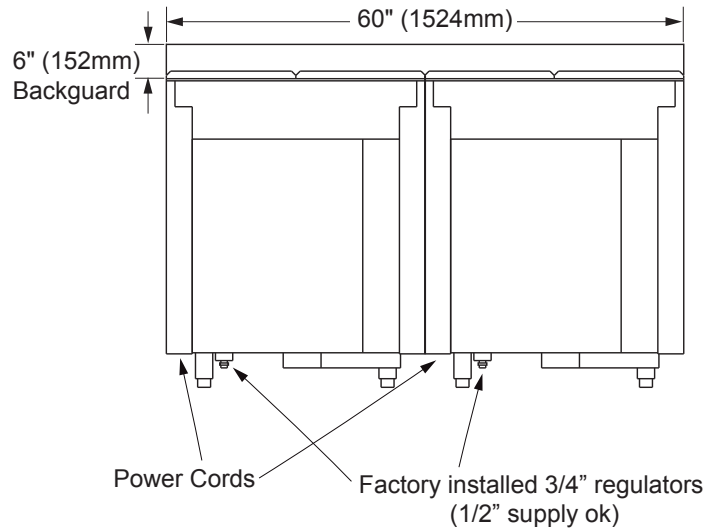

ERD60

dacor
The Life of the Kitchen.®

Revised
06/25/08

60" Wide, Epicure® Range

1/2

PLANNING GUIDE

**ERD/EGR30, ERD60 OVERALL DIMENSIONS
SIDE VIEW**

WARNING

REAR VIEW

Dacor® Model No.	Dedicated Circuit* Required	Total Connected Load	Gas Type	Manifold Pressure	Min. Gas Supply Pressure
ERD60	240 Vac, 4-wire, 60 Hz, 30 Amp (Breaker) X2	4.1 kW (21Amp) X2	Natural	5" Water Column	6" Water Column
ERD60LP			Liquid Propane	10" Water Column	11" Water Column

ERD60

dacor
The Life of the Kitchen.®

Revised
06/25/08

60" Wide, Epicure® Range

2/2

PLANNING GUIDE

Model Number	"A" Cutout Width	"B" Hood Width
ERD60	60 1/8" (1527mm) Minimum	60" (1524mm) Recommended 66" (1676mm)