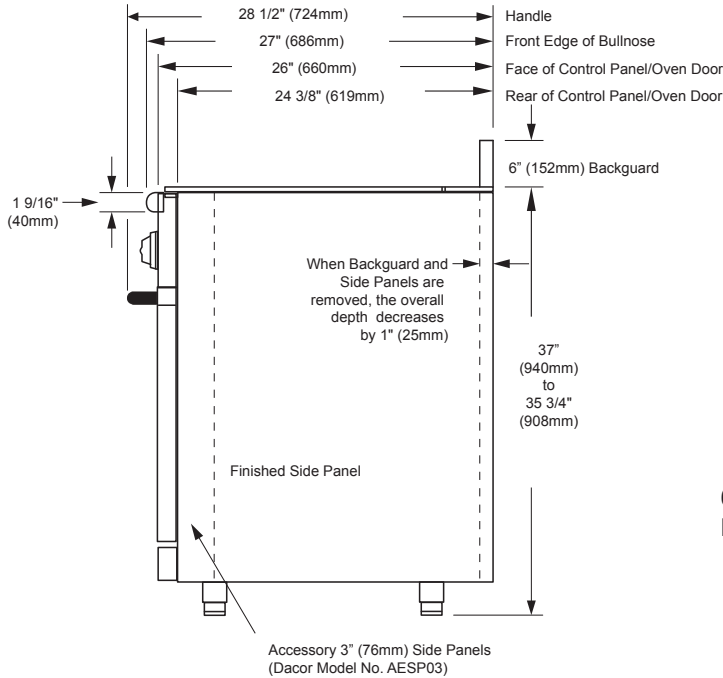

ERD60

dacor
The Life of the Kitchen.®

Revised
06/25/08

60" Wide, Epicure® Range

1/2

PLANNING GUIDE

**ERD/EGR30, ERD60 OVERALL DIMENSIONS
SIDE VIEW**

WARNING

REAR VIEW

Dacor® Model No.	Dedicated Circuit* Required	Total Connected Load	Gas Type	Manifold Pressure	Min. Gas Supply Pressure
ERD60	240 Vac, 4-wire, 60 Hz, 30 Amp (Breaker) X2	4.1 kW (21Amp) X2	Natural	5" Water Column	6" Water Column
ERD60LP			Liquid Propane	10" Water Column	11" Water Column

ERD60

dacor
The Life of the Kitchen.®

Revised
06/25/08

60" Wide, Epicure® Range

2/2

PLANNING GUIDE

Model Number	"A" Cutout Width	"B" Hood Width
ERD60	60 1/8" (1527mm) Minimum	60" (1524mm) Recommended 66" (1676mm)

CUTOUT DIMENSIONS

COUNTERTOP CUTOUT DIMENSIONS

(Slide-In, Freestanding Installation)

CUTOUT DIMENSIONS

(Slide-In, Self-Rimming Installation with Side Panels and Backguard Removed)

NOTE:

1. When backguard is removed, the side panels must be removed.