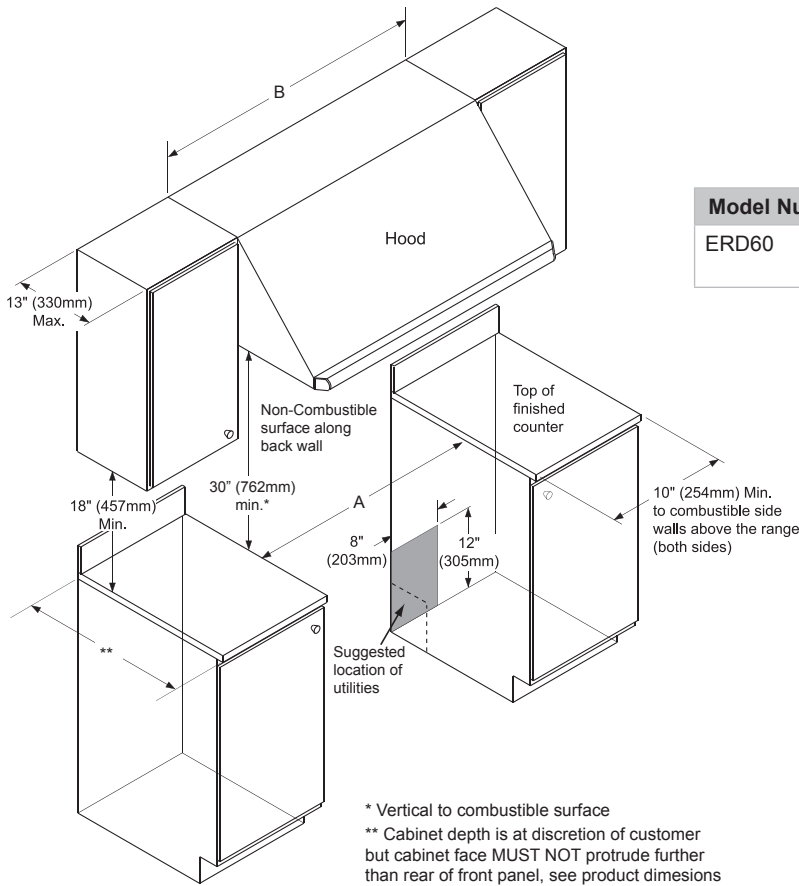

ERD60

dacor
The Life of the Kitchen.®

Revised
06/25/08

60" Wide, Epicure® Range

2/2

PLANNING GUIDE

Model Number	"A" Cutout Width	"B" Hood Width
ERD60	60 1/8" (1527mm) Minimum	60" (1524mm) Recommended 66" (1676mm)

CUTOUT DIMENSIONS

COUNTERTOP CUTOUT DIMENSIONS

(Slide-In, Freestanding Installation)

CUTOUT DIMENSIONS

(Slide-In, Self-Rimming Installation with Side Panels and Backguard Removed)

NOTE:

1. When backguard is removed, the side panels must be removed.