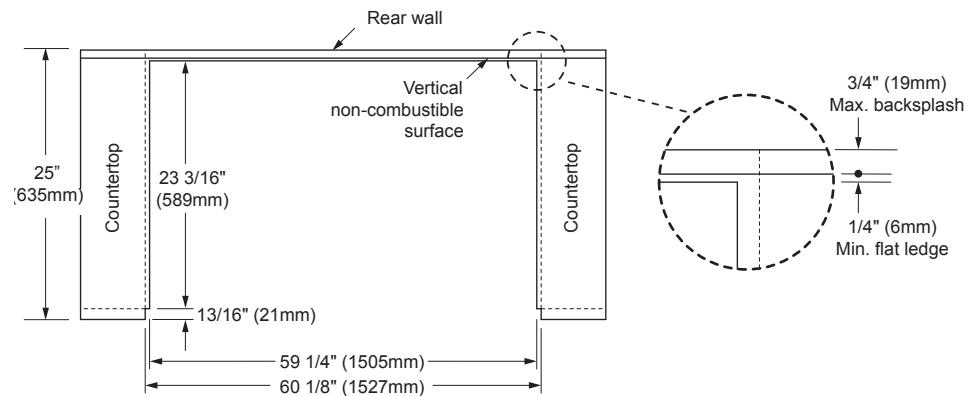

ERD60

dacor
The Life of the Kitchen.®

Revised
06/25/08

60" Wide, Epicure® Range

2/2

PLANNING GUIDE

Model Number	"A" Cutout Width	"B" Hood Width
ERD60	60 1/8" (1527mm) Minimum	60" (1524mm) Recommended 66" (1676mm)

CUTOUT DIMENSIONS

COUNTERTOP CUTOUT DIMENSIONS

(Slide-In, Freestanding Installation)

CUTOUT DIMENSIONS

(Slide-In, Self-Rimming Installation with Side Panels and Backguard Removed)

NOTE:

1. When backguard is removed, the side panels must be removed.