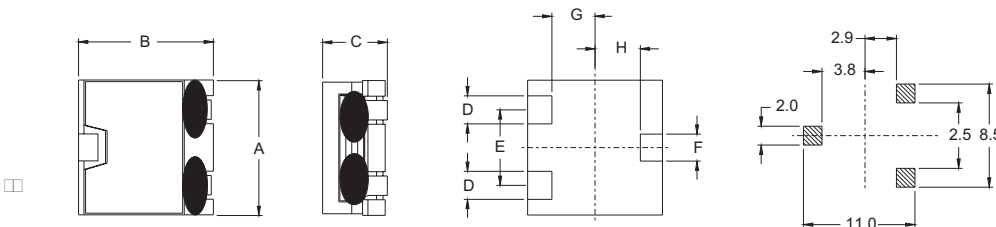

SMT Power Inductor

HMU1045, 1050 & 1080 Type

Features

- RoHS compliant.
- Low profile, SMD type.
- High current.
- Magnetic shielded.
- High energy storage and low DCR.
- Provided with embossed carrier tape packing.
- Ideal for power source circuits, DC-DC converter, DC-AC inverters inductor applications.
- In addition to the standard versions shown here, customized inductors are available to meet your exact requirements.

Mechanical Dimension :

RECOMMENDED PAD PATTERNS

UNIT : mm/inch
 A = 10.40 / 0.409 Max.
 B = 10.40 / 0.409 Max.
 D = 2.00 / 0.079
 E = 5.50 / 0.217
 F = 1.40 / 0.055
 G = 2.90 / 0.114
 H = 3.80 / 0.150

Electrical Characteristics : 25°C, 100KHz, 1V

PART NO.	L ¹ (uH)	Li (uH) MIN.	DCR (mΩ) MAX	I _{sat} ² (A dc)	I _{rms} ³ (A dc)	HEIGHT "C" (mm/inch) MAX.
HMU1045-0R7	0.7	0.50 ± 20%	1.7	20.0	20.0	4.5 / 0.177
HMU1050-0R5	0.5	0.40	1.6	25.0	25.0	5.0 / 0.197
HMU1050-0R6	0.6	0.48	1.6	17.0	25.0	5.0 / 0.197
HMU1050-1R0	1.0	0.80	2.9	15.0	17.0	5.0 / 0.197
HMU1050-1R5	1.5	1.20	6.0	16.0	11.5	5.0 / 0.197
HMU1050-1R5DL	1.5	1.20	3.8	13.5	14.0	5.0 / 0.197
HMU1050-1R5HS	1.5	1.20	8.2	22.0	9.5	5.0 / 0.197
HMU1050-1R8	1.8	1.44	6.0	15.0	11.5	5.0 / 0.197
HMU1080-1R5HS	1.5	1.20	3.5	20.0	14.5	8.0 / 0.315
HMU1080-2R2HS	2.2	1.76	3.5	14.0	14.5	8.0 / 0.315