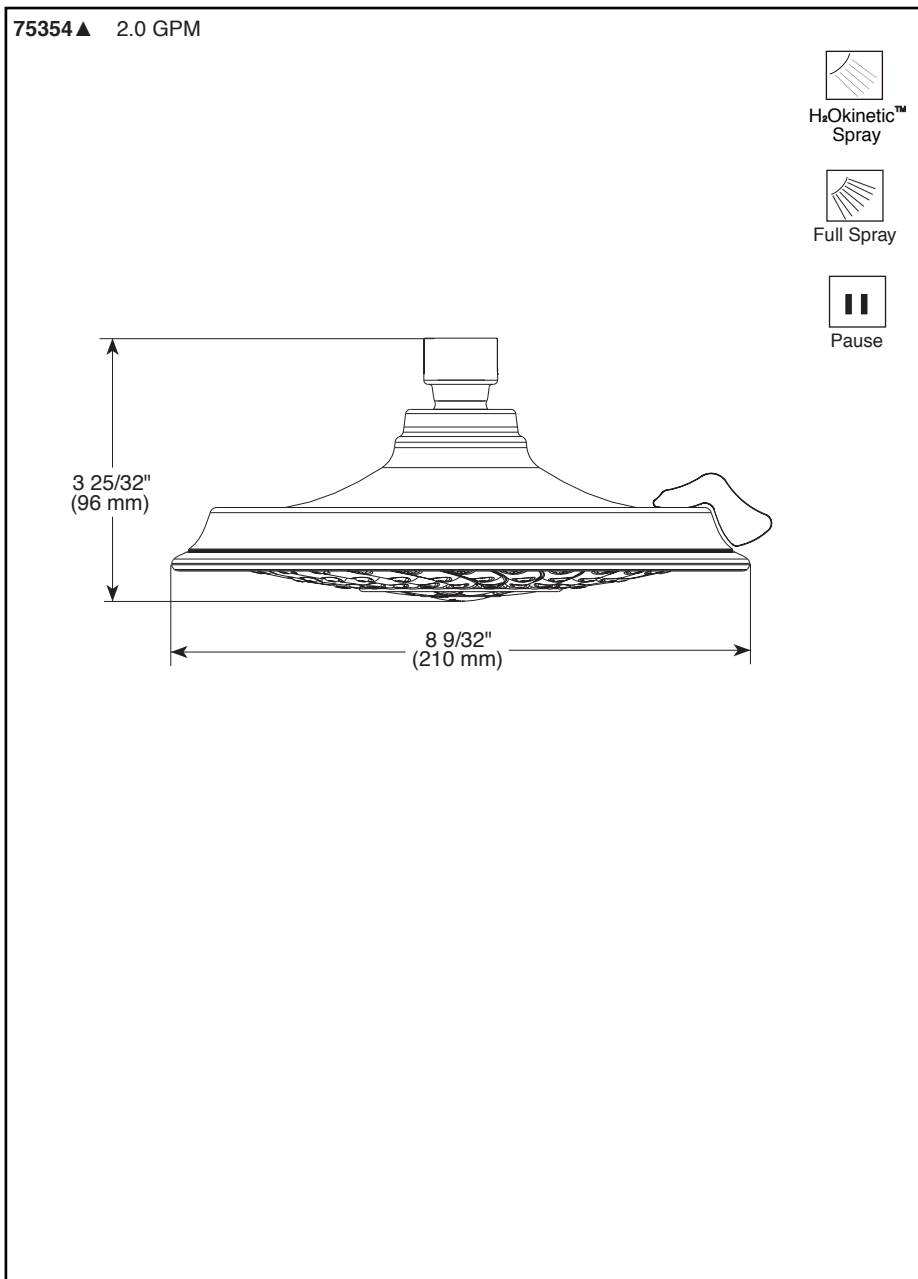

75354 ▲

Submitted Model No.: \_\_\_\_\_

Specific Features: \_\_\_\_\_

▲ Designate proper finish suffix

Delta reserves the right (1) to make changes in specifications and materials, and (2) to change or discontinue models, both without notice or obligation. Dimensions are for reference only. See current full-line price book or [www.deltafaucet.com](http://www.deltafaucet.com) for finish options and product availability.

### STANDARD SPECIFICATIONS:

- ABS showerhead with three settings – not a positive shut-off.
- Standard 1/2" pipe fitting.
- Easy-turn spray dial.
- 2.0 gpm @ 80 psi, 7.6 L/min @ 552 kPa