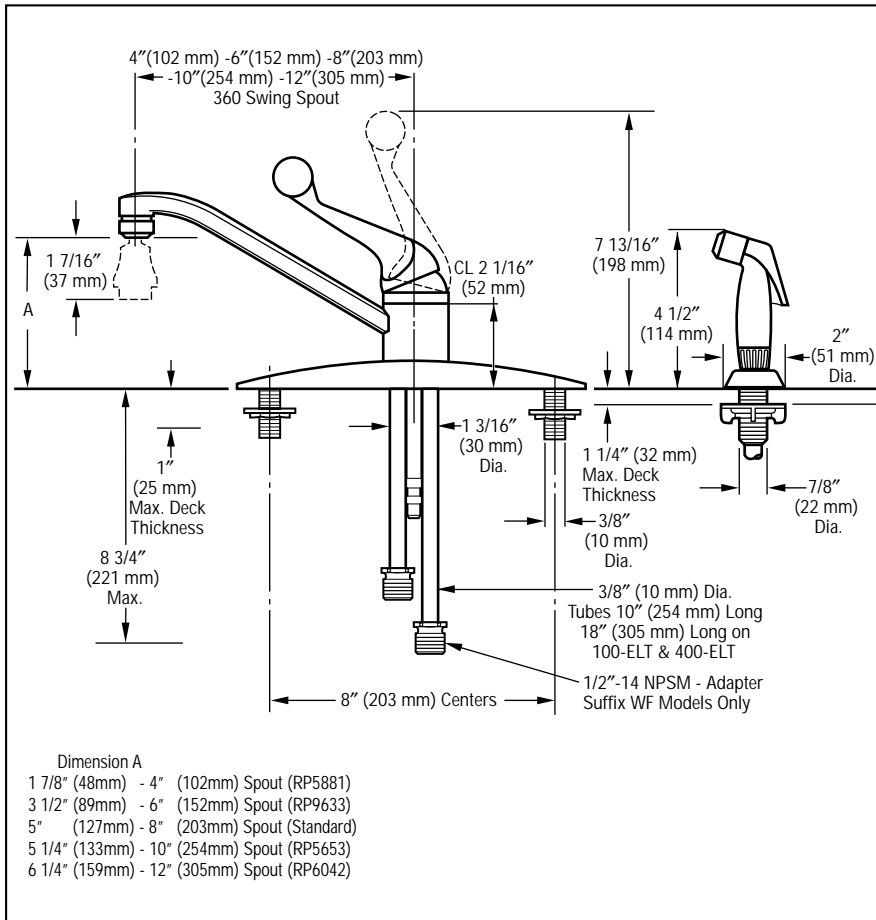

100
100-WF
100-WF10

110-WF10

400
400-10
400-ELT

Submitted Model No.: _____

Specific Features: _____

DELTA

KITCHEN FAUCETS

- Classic Series
- Single Handle Deck Mount
- 3 and 4 Hole Sink Applications

STANDARD SPECIFICATIONS:

- Solid brass fabricated body.
- Standard 8" (203 mm) long spout swings 360°.
- 10" (254mm) long spout swings 360°. Standard on models 100-WF10, 110-WF10 and 400-10.
- Lever handle. Control mechanism shall be of the rotating stainless steel ball type with replaceable non-metallic seats operating in stainless steel lined sockets.
- Control handle shall return to neutral position when valve is turned off.
- Model 400 series with spray attachment has anti-siphon device as integral part of valve body.
- Model 100, 110 and 400 series without dispenser can be field converted from 8" (203 mm) to 6" (152 mm) centers.
- Quick Snap® vegetable sprayer hose with white sprayhead on model 400 series - 45" (1143mm) long hose.
- 3/8" O.D. copper tube inlets - 10" (854mm) long.
- Models with suffix "WF" supplied with 1/2"-14 NPSM adapters.
- Model 400-ELT has 18" (457mm) extra long supply tubes.
- Model 110-WF10 ships with 360° swivel spray aerator (RP2189).