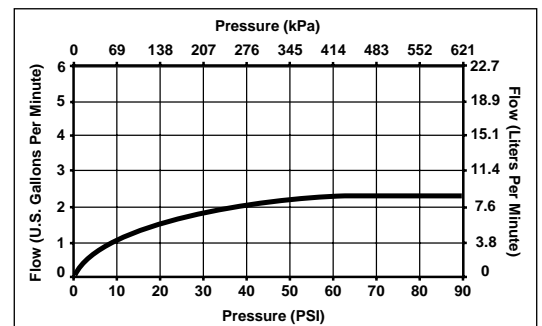

COMPLIES WITH:

- ASME A112.18.1 / CSA B125.1
- NSF 61
- ☒ Indicates ADA compliance to ICC/ANSI A117.1
- IAPMO Listed
- CSA Certified