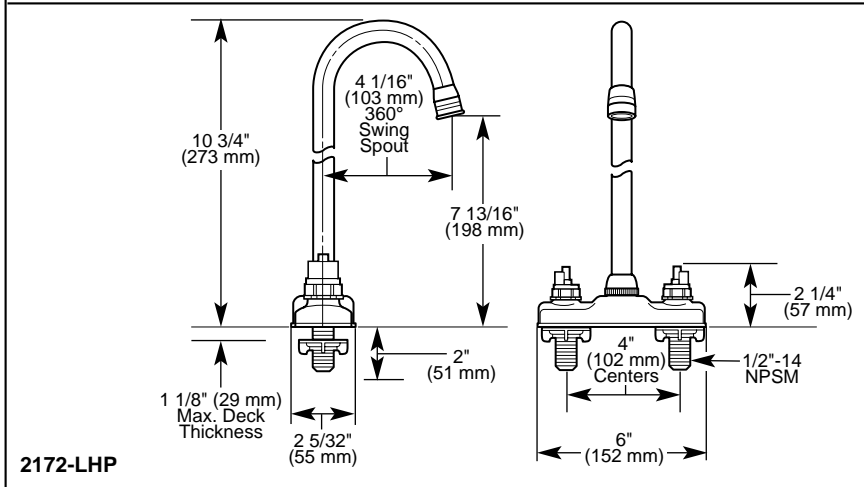

DELTA

BAR & PREP SINK FAUCETS

- Classic Series
- Two Handle Deck Mount
- 2 Hole Sink Applications

Submitted Model No.: _____

Specific Features: _____

STANDARD SPECIFICATIONS:

- Two handle deck faucets for exposed mounting on 2 hole sinks.
- Solid brass fabricated body.
- 4" (102 mm) Centerset.
- 4 1/16" (103 mm) long, 10 3/4" (273 mm) high spout swings 360°.
- LHP - Less handle program.
- Hot and cold stems are interchangeable.
- Control mechanism shall be of the rotating cylinder type with stainless steel plate and 180° rotation, with replaceable non-metallic seats operating in stainless steel lined sockets.
- 1/2"-14 NPSM threaded male shanks.

COMPLIES WITH:

- ASME A112.18.1 / CSA B125.1
- Indicates ADA compliance to ICC/ANSI A117.1
- IAPMO Listed
- CSA Certified

Available LHP Handle Options ▲ Specify Finish

<p>H21 1 1/8" (29 mm)</p>	<p>H24▲ 3 1/4" (83 mm)</p>	<p>H25▲ 2 5/16" (59 mm)</p>	<p>H26▲ 1 1/4" (32 mm)</p>
<p>H27▲ 1 1/4" (32 mm)</p>	<p>H28 1 7/16" (37 mm)</p>	<p>H212▲ 3" (76 mm)</p>	<p>H215▲ 2 5/16" (59 mm)</p>