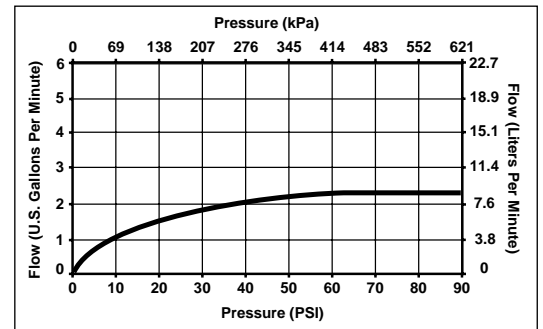

DELTA

BAR & PREP SINK FAUCETS

- Classic Series
- Two Handle Deck Mount
- 2 Hole Sink Applications

Submitted Model No.: _____

Specific Features: _____

STANDARD SPECIFICATIONS:

- Two handle deck faucets for exposed mounting on 2 hole sinks.
- Solid brass fabricated body.
- 4" (102 mm) Centerset.
- 4 1/16" (103 mm) long, 10 3/4" (273 mm) high spout swings 360°.
- LHP - Less handle program.
- Hot and cold stems are interchangeable.
- Control mechanism shall be of the rotating cylinder type with stainless steel plate and 180° rotation, with replaceable non-metallic seats operating in stainless steel lined sockets.
- 1/2"-14 NPSM threaded male shanks.

COMPLIES WITH:

- ASME A112.18.1 / CSA B125.1
- Indicates ADA compliance to ICC/ANSI A117.1
- IAPMO Listed
- CSA Certified

Available LHP Handle Options ▲ Specify Finish

<p>H21 1 1/8" (29 mm)</p>	<p>H24▲ 3 1/4" (83 mm)</p>	<p>H25▲ 2 5/16" (59 mm)</p>	<p>H26▲ 1 1/4" (32 mm)</p>
<p>H27▲ 1 1/4" (32 mm)</p>	<p>H28 1 7/16" (37 mm)</p>	<p>H212▲ 3" (76 mm)</p>	<p>H215▲ 2 5/16" (59 mm)</p>