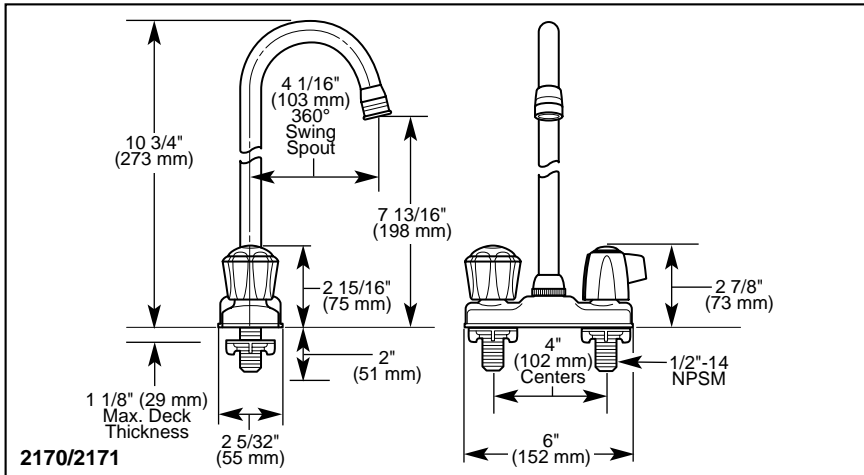

DELTA

BAR & PREP SINK FAUCETS

- Classic Series
- Two Handle Deck Mount
- 2 Hole Sink Applications

Submitted Model No.: _____

Specific Features: _____

STANDARD SPECIFICATIONS:

- Two handle deck faucets for exposed mounting on 2 hole sinks.
- Solid brass fabricated body.
- 4" (102 mm) Centerset.
- 4 1/16" (103 mm) long, 10 3/4" (273 mm) high spout swings 360°.
- LHP - Less handle program.
- Hot and cold stems are interchangeable.
- Control mechanism shall be of the rotating cylinder type with stainless steel plate and 180° rotation, with replaceable non-metallic seats operating in stainless steel lined sockets.
- 1/2"-14 NPSM threaded male shanks.

COMPLIES WITH:

- ASME A112.18.1 / CSA B125.1
- Indicates ADA compliance to ICC/ANSI A117.1
- IAPMO Listed
- CSA Certified

Available LHP Handle Options ▲ Specify Finish

<p>H21 1 1/8" (29 mm)</p>	<p>H24▲ 3 1/4" (83 mm)</p>	<p>H25▲ 2 5/16" (59 mm)</p>	<p>H26▲ 1 1/4" (32 mm)</p>
<p>H27▲ 1 1/4" (32 mm)</p>	<p>H28 1 7/16" (37 mm)</p>	<p>H212▲ 3" (76 mm)</p>	<p>H215▲ 2 5/16" (59 mm)</p>