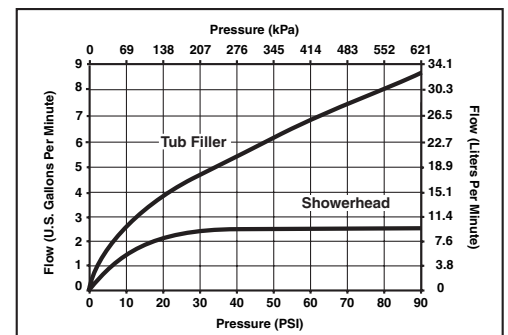

Delta reserves the right (1) to make changes in specifications and materials, and (2) to change or discontinue models, both without notice or obligation. Dimensions are for reference only. See current full-line price book or www.specselect.com for finish options and product availability.

DSP-B-T14051 Rev. A

55 E. 111th Street, Indianapolis, Indiana 46280
395 Matheson Blvd. E., Mississauga, ON L4Z 2H2
© 2008 Masco Corporation of Indiana