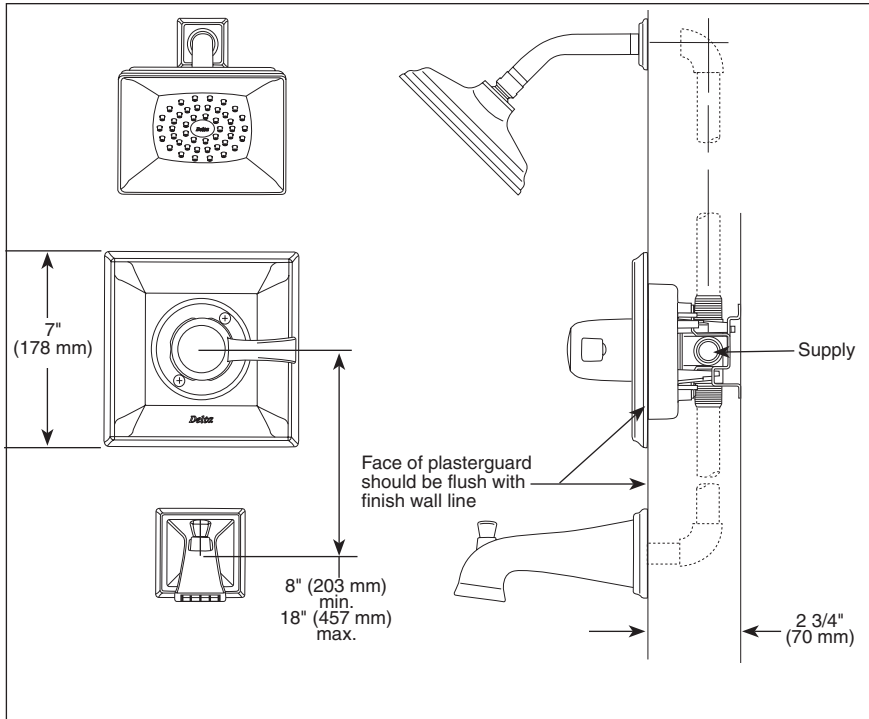

TUB AND SHOWER FAUCET TRIM

- Dryden™ Bath Collection
- Valve Only (T14051)
- Shower Only (T14251)
- Tub/Shower (T14451)

Submitted Model No.: _____

Specific Features: _____

STANDARD SPECIFICATIONS:

- Monitor® 14 Series pressure balanced bath mixing valve with Scald-Guard®.
- Maintains a balanced pressure of hot and cold water even when a valve is turned on or off elsewhere in the system.
- For use with MultiChoice® Universal rough valve body. (R10000 Series)
- Back-to-back installation capability.
- Solid brass forged body.
- Temperature only controlled with handle.
- Field adjustable to limit handle rotation into hot water zone.
- 120° maximum handle rotation.
- All parts replaceable from the front of the valve.