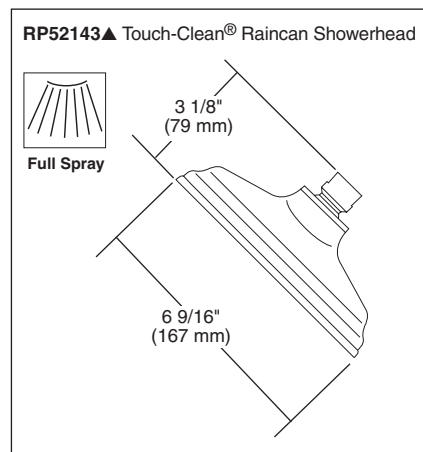

Delta reserves the right (1) to make changes in specifications and materials, and (2) to change or discontinue models, both without notice or obligation. Dimensions are for reference only. See current full-line price book or www.specselect.com for finish options and product availability.

DSP-B-T14051 Rev. A

55 E. 111th Street, Indianapolis, Indiana 46280
395 Matheson Blvd. E., Mississauga, ON L4Z 2H2
© 2008 Masco Corporation of Indiana