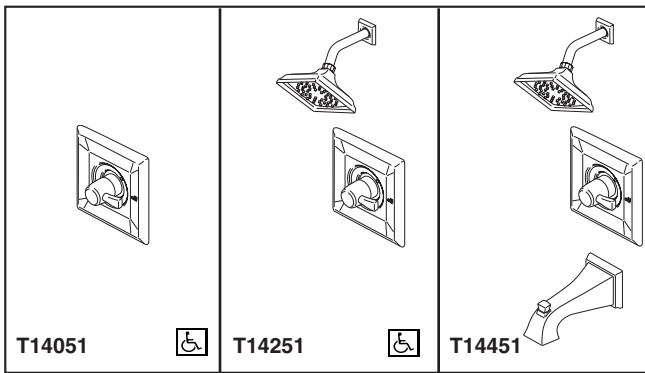

TUB AND SHOWER FAUCET TRIM

- Dryden™ Bath Collection
- Valve Only (T14051)
- Shower Only (T14251)
- Tub/Shower (T14451)

Submitted Model No.: _____

Specific Features: _____

STANDARD SPECIFICATIONS:

- Monitor® 14 Series pressure balanced bath mixing valve with Scald-Guard®.
- Maintains a balanced pressure of hot and cold water even when a valve is turned on or off elsewhere in the system.
- For use with MultiChoice® Universal rough valve body. (R10000 Series)
- Back-to-back installation capability.
- Solid brass forged body.
- Temperature only controlled with handle.
- Field adjustable to limit handle rotation into hot water zone.
- 120° maximum handle rotation.
- All parts replaceable from the front of the valve.