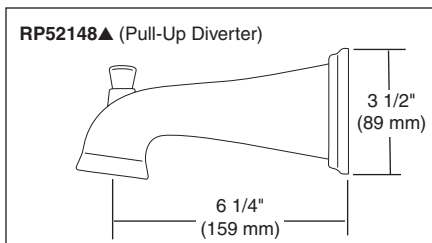

Delta reserves the right (1) to make changes in specifications and materials, and (2) to change or discontinue models, both without notice or obligation. Dimensions are for reference only. See current full-line price book or www.specselect.com for finish options and product availability.

DSP-B-T14051 Rev. A

55 E. 111th Street, Indianapolis, Indiana 46280
395 Matheson Blvd. E., Mississauga, ON L4Z 2H2
© 2008 Masco Corporation of Indiana