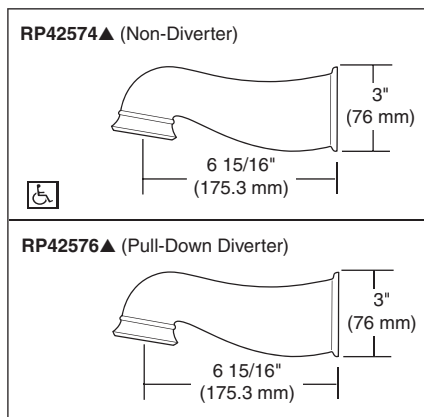

Submitted Model No.: _____
 Specific Features: _____

▲ = Specify Finish

TUB AND SHOWER FAUCET TRIM

- Lockwood™ Collection
- Tub Only (T17140 Series)
- Shower Only (T17240 Series)
- Tub/Shower (T17440 Series)

STANDARD SPECIFICATIONS:

- Monitor® 17 Series pressure balanced bath mixing valve with Scald-Guard®.
- Maintains a balanced pressure of hot and cold water even when a valve is turned on or off elsewhere in the system.
- For use with MultiChoice™ Universal rough valve body. (R10000 Series)
- Back-to-back installation capability.
- Solid brass fabricated body.
- Lever volume control handle; temperature adjustment dial.
- Field adjustable to limit handle rotation into hot water zone.
- Maximum dial rotation adjustable between 90° and 180°.
- All parts replaceable from the front of the valve.