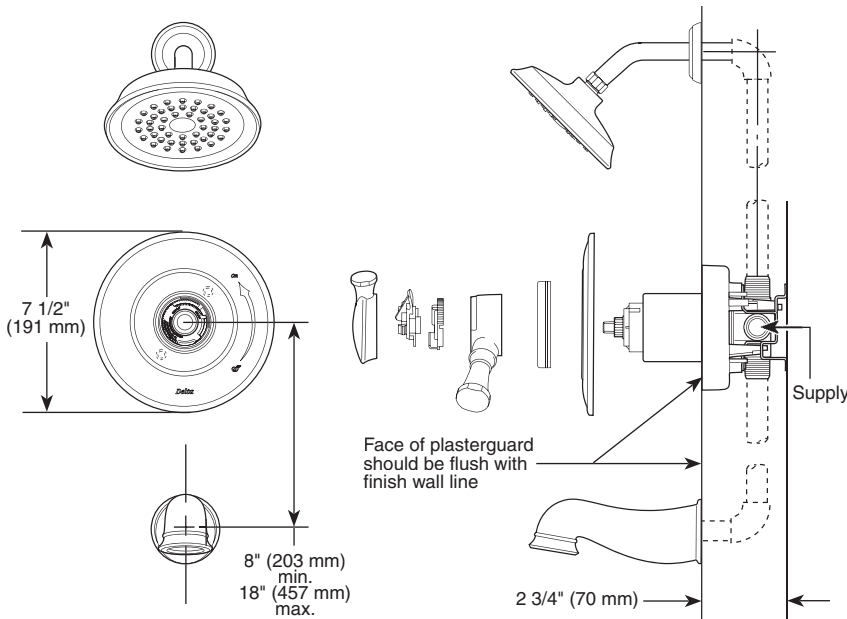

Submitted Model No.: _____
 Specific Features: _____

▲ = Specify Finish

TUB AND SHOWER FAUCET TRIM

- Lockwood™ Collection
- Tub Only (T17140 Series)
- Shower Only (T17240 Series)
- Tub/Shower (T17440 Series)

STANDARD SPECIFICATIONS:

- Monitor® 17 Series pressure balanced bath mixing valve with Scald-Guard®.
- Maintains a balanced pressure of hot and cold water even when a valve is turned on or off elsewhere in the system.
- For use with MultiChoice™ Universal rough valve body. (R10000 Series)
- Back-to-back installation capability.
- Solid brass fabricated body.
- Lever volume control handle; temperature adjustment dial.
- Field adjustable to limit handle rotation into hot water zone.
- Maximum dial rotation adjustable between 90° and 180°.
- All parts replaceable from the front of the valve.