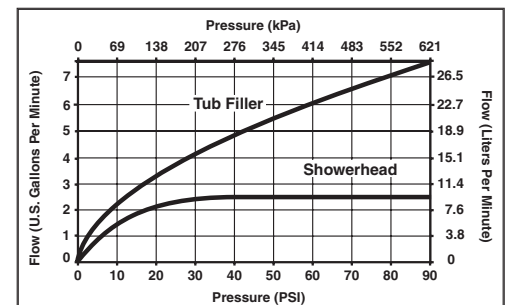

COMPLIES WITH:

- ASME A112.18.1 / CSA B125.1
- ASSE 1016
- Indicates ADA compliance to ICC/ANSI A117.1