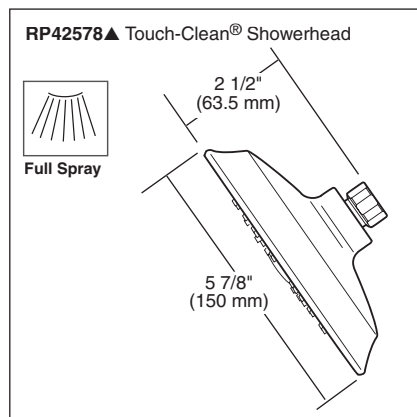

Submitted Model No.: _____
 Specific Features: _____

▲ = Specify Finish

TUB AND SHOWER FAUCET TRIM

- Lockwood™ Collection
- Tub Only (T17140 Series)
- Shower Only (T17240 Series)
- Tub/Shower (T17440 Series)

STANDARD SPECIFICATIONS:

- Monitor® 17 Series pressure balanced bath mixing valve with Scald-Guard®.
- Maintains a balanced pressure of hot and cold water even when a valve is turned on or off elsewhere in the system.
- For use with MultiChoice™ Universal rough valve body. (R10000 Series)
- Back-to-back installation capability.
- Solid brass fabricated body.
- Lever volume control handle; temperature adjustment dial.
- Field adjustable to limit handle rotation into hot water zone.
- Maximum dial rotation adjustable between 90° and 180°.
- All parts replaceable from the front of the valve.