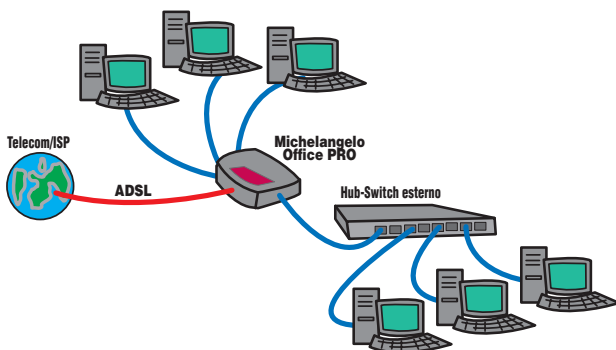

Michelangelo OFFICE Pro

DESCRIPTION

An integrate solution: the performances of an ADSL router joined with a Firewall and a 4 ports Switch.

Michelangelo OFFICE Pro is an ADSL router with a built-in 4 ports Switch 10/100 and a Firewall, ideal for Small Office Home Office applications over the ADSL line.

Thanks to the Firewall functions you can authorize the use of the various services for any user.

You can define which users are authorized to browse, who can download files from Internet or download the e-mail.

Michelangelo OFFICE Pro supports the extended NAT functionalities. All your PCs will browse using private IP addresses and at the same time you will be able to publish a WEB server with public IP address.

Michelangelo OFFICE Pro uses the main ADSL protocols and has got routing features to better carry out and configure you LAN. All the configuration is WEB based and is independent from your operating system.