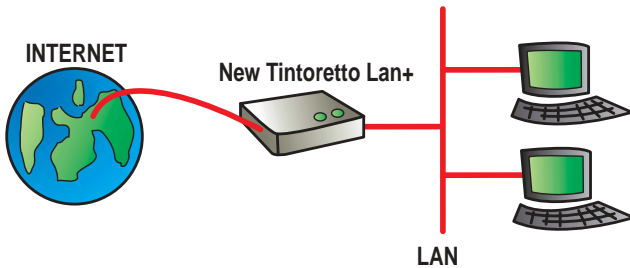

New Tintoretto LAN+

Code: 8E4073

ISDN LAN

DESCRIPTION

Connect your office to the Internet? Create a private Intranet for remote access to the LAN?

New Tintoretto LAN+ can do this simply, quickly and with the maximum performance.

Top Performances.

New Tintoretto LAN+ allows multiple computers (PC or MAC) to connect to the Internet simultaneously at 128/64 Kbps (PPP and MLPPP) for the cost of a single Internet account. (NAT/SUA function). It has a 10/100Mbps LAN port to be faster and suitable with the new 100Mbps LANs.

Remote Access.

New Tintoretto LAN+ allows remote users with ISDN modem to access to computers or servers of your LAN (remote access, mobile users, remote working).

High speed surfing.

A few seconds and you are connected to the Internet at 64 or 128 Kbps (MLPPP). If no one is browsing, New Tintoretto LAN+ automatically disconnects.

Thanks to the Authentication and Security functions it is possible to create access lists and users groups for the Internet service or for the LAN resources.

Interconnect your LAN with a remote LAN.

New Tintoretto LAN+ can operate in LAN to LAN via static routing to interconnect a remote LAN and share the resources.