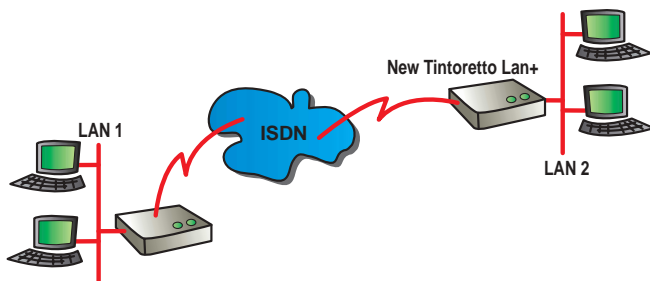

THIS DOCUMENT IS SUBJECT TO CHANGE WITHOUT NOTICE. All other brands, products and trademarks are property of their respective owners.

For further information: international@digicom.it or <http://www.digicom.it>

New Tintoretto LAN+ 08.10.2004

Download from www.Somanuals.com. All Manuals Search And Download.

Il mondo nelle Tue mani.