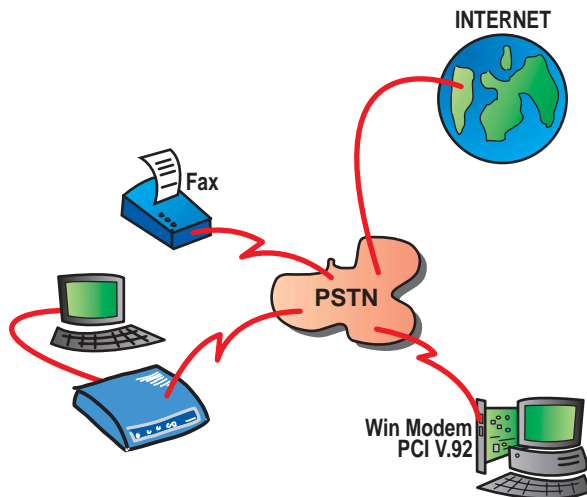

# WinModem PCI V.92S

MODEM

## DESCRIPTION

*The internal modem card for PCI Bus.*

WinModem is the ideal solution for users who prefer an internal modem. Fast and reliable, it's perfect for the Internet surfing.

WinModem PCI V.92S is a V.92 and V.90 fax/modem for the Internet access. It can also send/receive faxes up to 14400 bps (Gr.3)

It connects to the PCI Bus of the computer and is very easy to install as it's Windows® Plug & Play.

WinModem PCI V.92S can be used also as a digital answering machine when PC is ON.

Thanks to the CTR21 International line interface it operates in foreign countries.

WinModem PCI V.92S is supplied with software, cables and drivers for Windows® XP/2000/ME/98SE. It is software upgradable.

Code: 8E4222

- 56K Fax/Modem (V.92 and V.90)
- Fax Gr.3 up to 14.400 bit/s
- Digital answering machine (with PC ON)
- Plug&Play PCI Bus
- AT Commands
- Autospeed up to 115.2 Kbps
- MNP4, V.42 error correction
- MNP5, V.42bis, V.44 data compression
- 32 bit PCI Bus serial interface
- CTR21 International line interface
- Data/Phone relé
- Pulse and DTMF dialing
- Driver per Windows® XP, ME, 2000, 98SE
- CE Mark