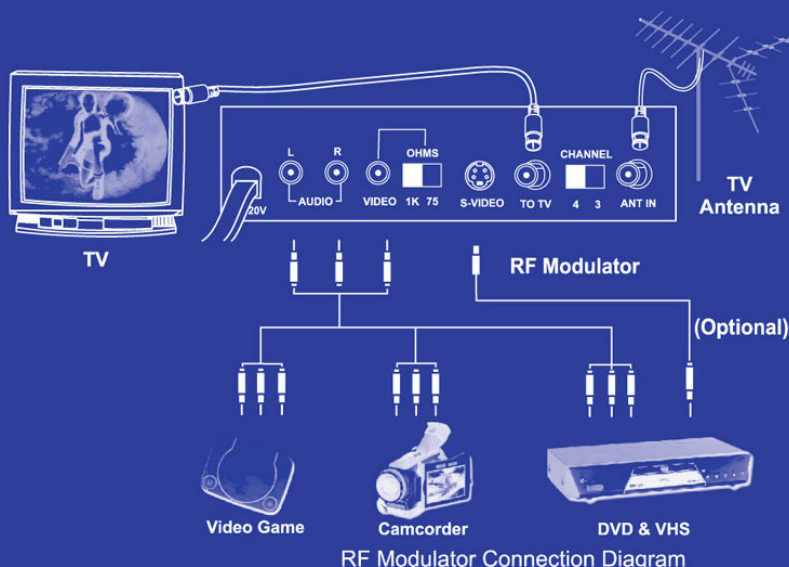

MODULADOR RF

Convertider de Señal Audio/Video

ESPECIFICACIONES

Salida de RF.....	66 ± 3.5dB μV
Salida de Canales	Canal 3 ó 4
Salida de Impedancia RF.....	75 ohm
Vídeo de Impedancia	75 ohm/1K ohm
Entrada de Impedancia	13 ± 3K ohm
Inserción TV a ANT.....	-2 dB
Entrada A:.....	3 RCA Entrada A/V
Entrada B:	75 ohm Entrada Antena
Entrada S-Vídeo	4 pines Mini Din
Potencia:.....	AC 120V